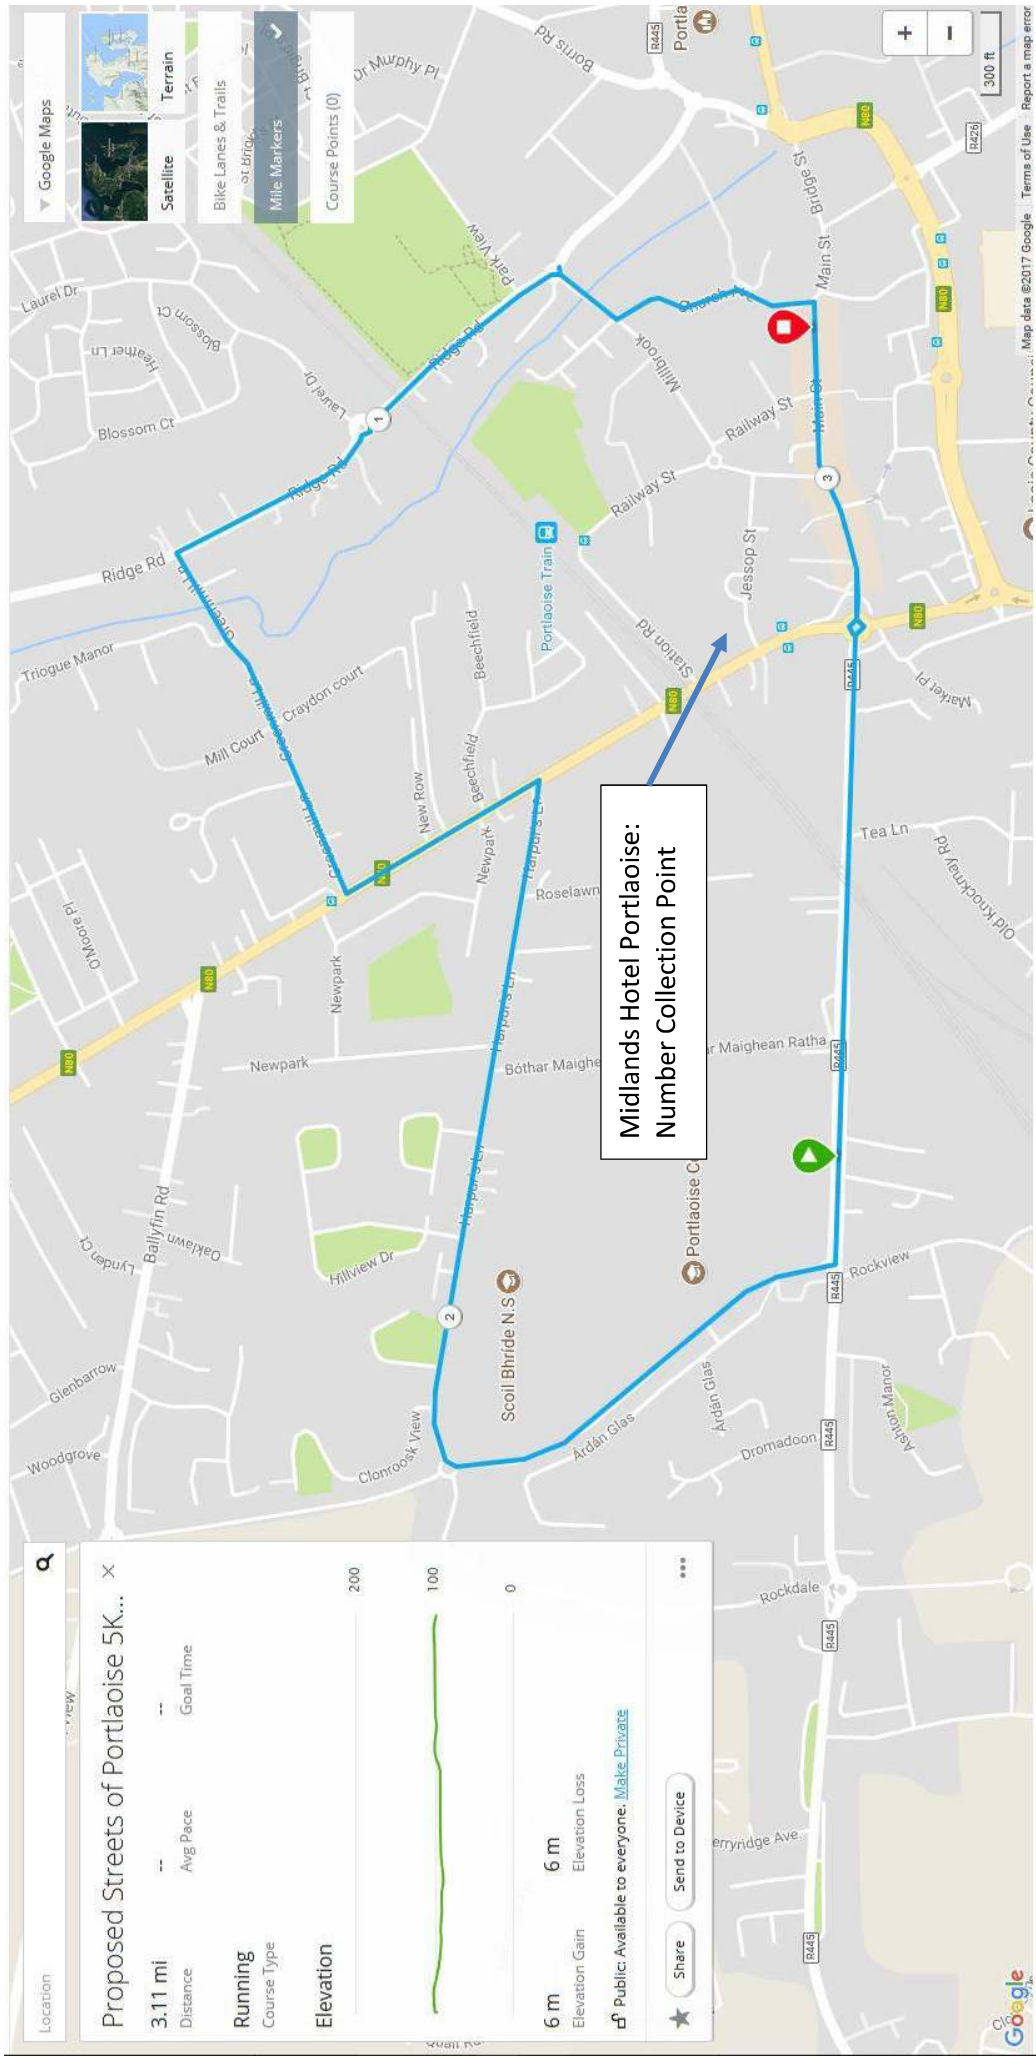

Course Route

The race will start approximately 150 meters back up from Centrepoint on the Mountrath Road. The race will run from this point in an anticlockwise direction towards lower Main Street and around the proposed route as shown above.