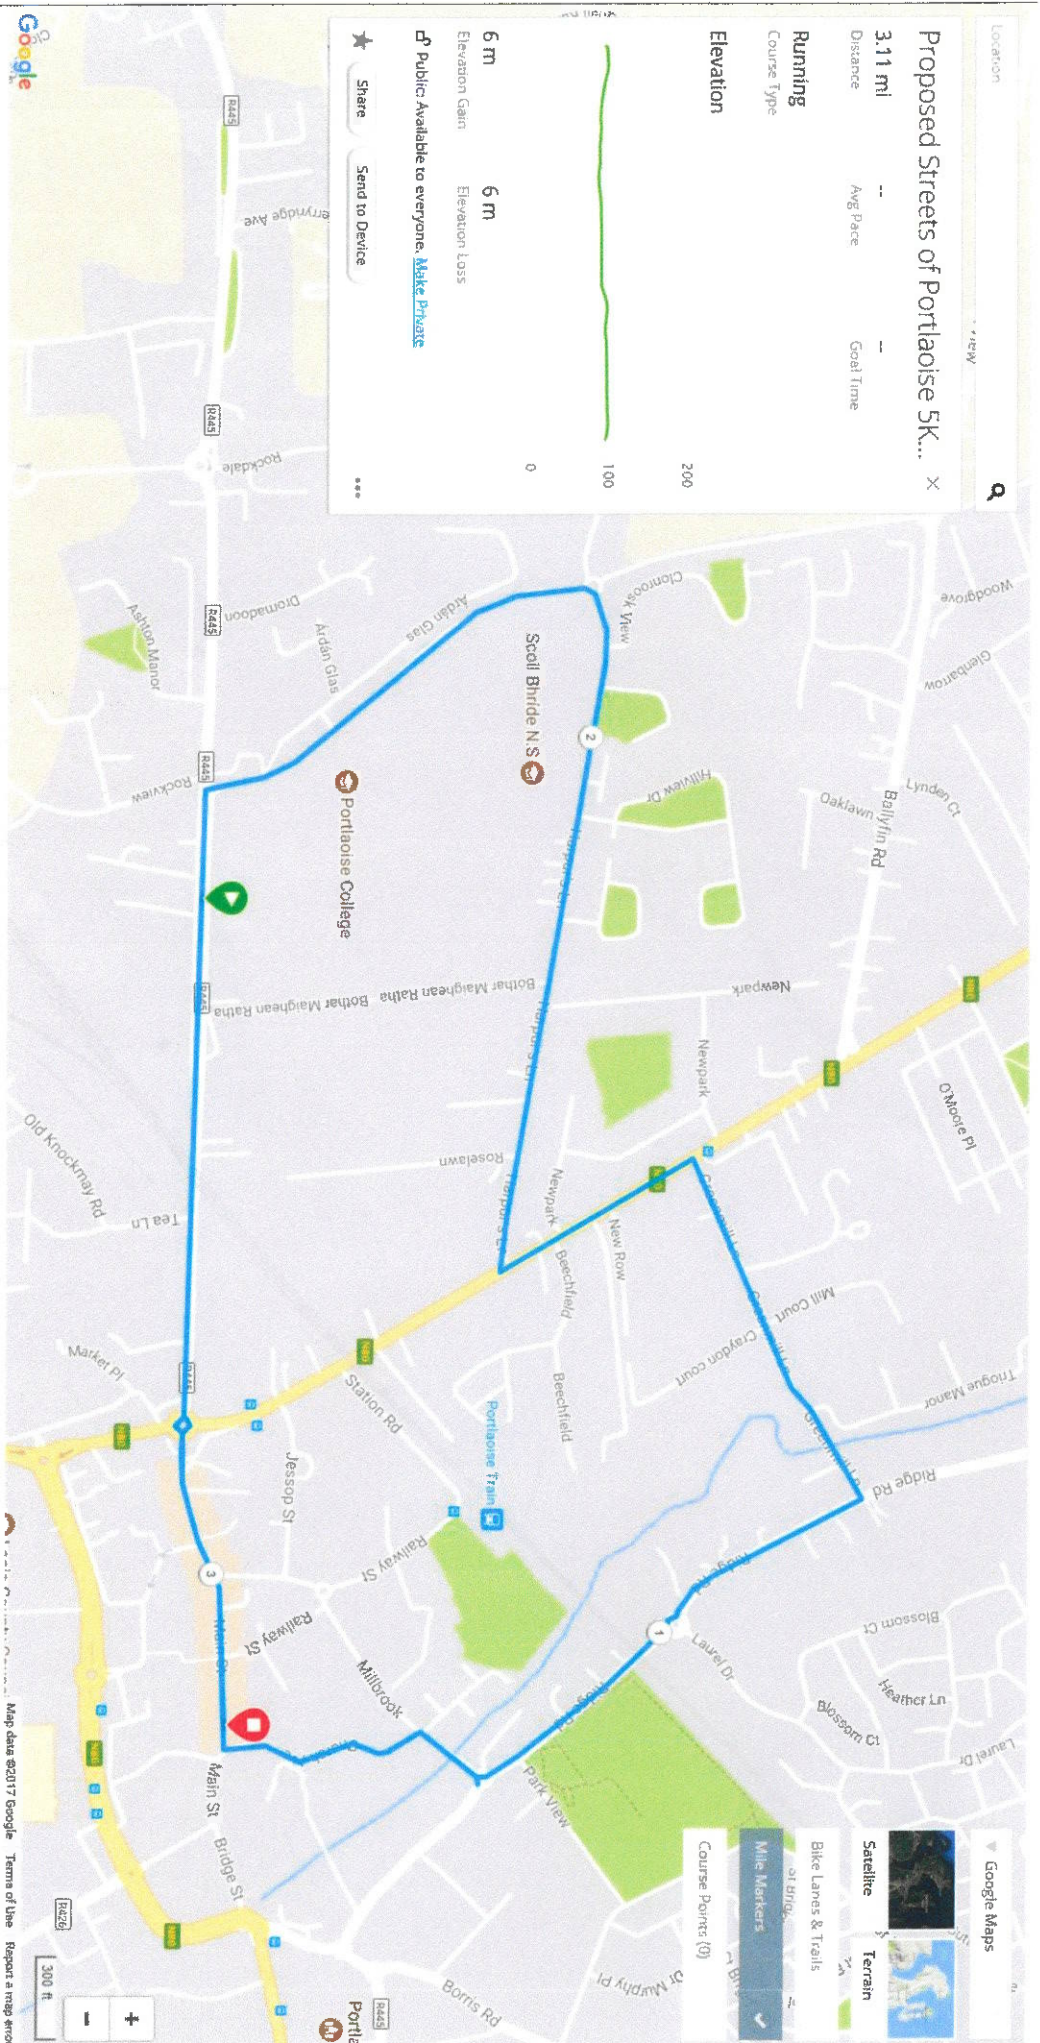

Course Route

The race will start approximately 150 meters back up from Centrepont on the Mountrath road. The race will run from this point in an anticlockwise direction towards lower Main Street and around the proposed route (see-attached map).