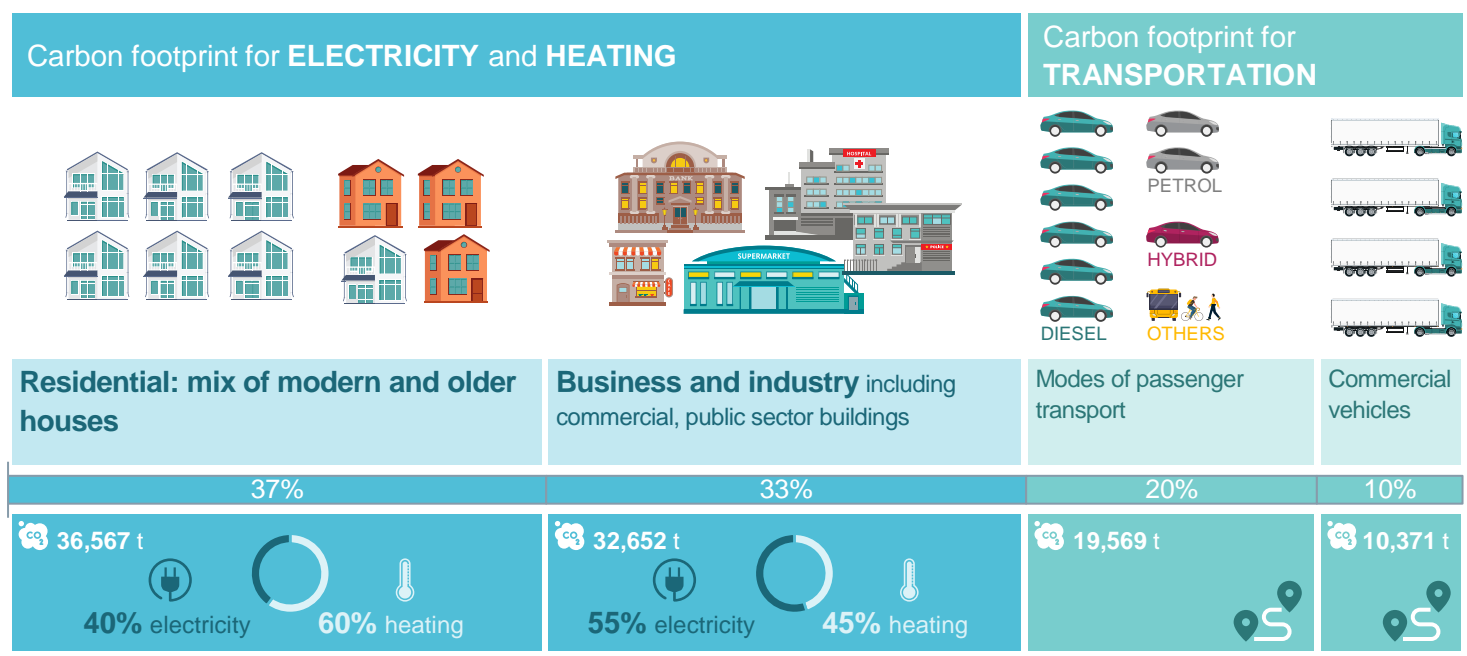

PORTLAOISE TOWN

Carbon Footprint Study

SIEMENS

Portlaoise Town emits around ~100,000 tons CO₂ per annum (pop 23,000 in 2019)

That is around 4 tons per person per year net of agricultural emissions and travel outside the zone

TODAY

The study identified local solutions to reduce the town's carbon footprint

OPPORTUNITIES

IMPACT

Laos County Council

Áras an Chontae, Portlaoise, Co. Laois

Working for your future