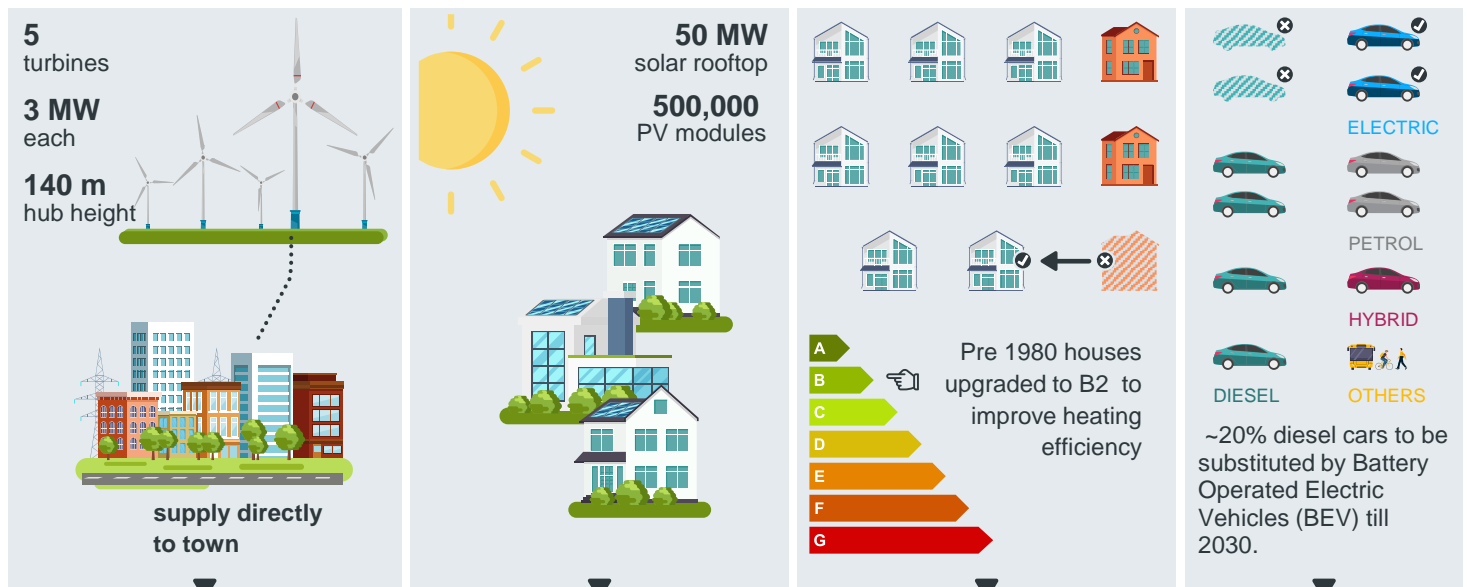

PORTLAOISE TOWN

Carbon Footprint Study

SIEMENS

Portlaoise Town emits around ~100,000 tons CO₂ per annum (pop 23,000 in 2019)

That is around 4 tons per person per year net of agricultural emissions and travel outside the zone

TODAY

The study identified local solutions to reduce the town's carbon footprint

OPPORTUNITIES

IMPACT

Laos County Council

Áras an Chontae, Portlaoise, Co. Laois

Working for your future