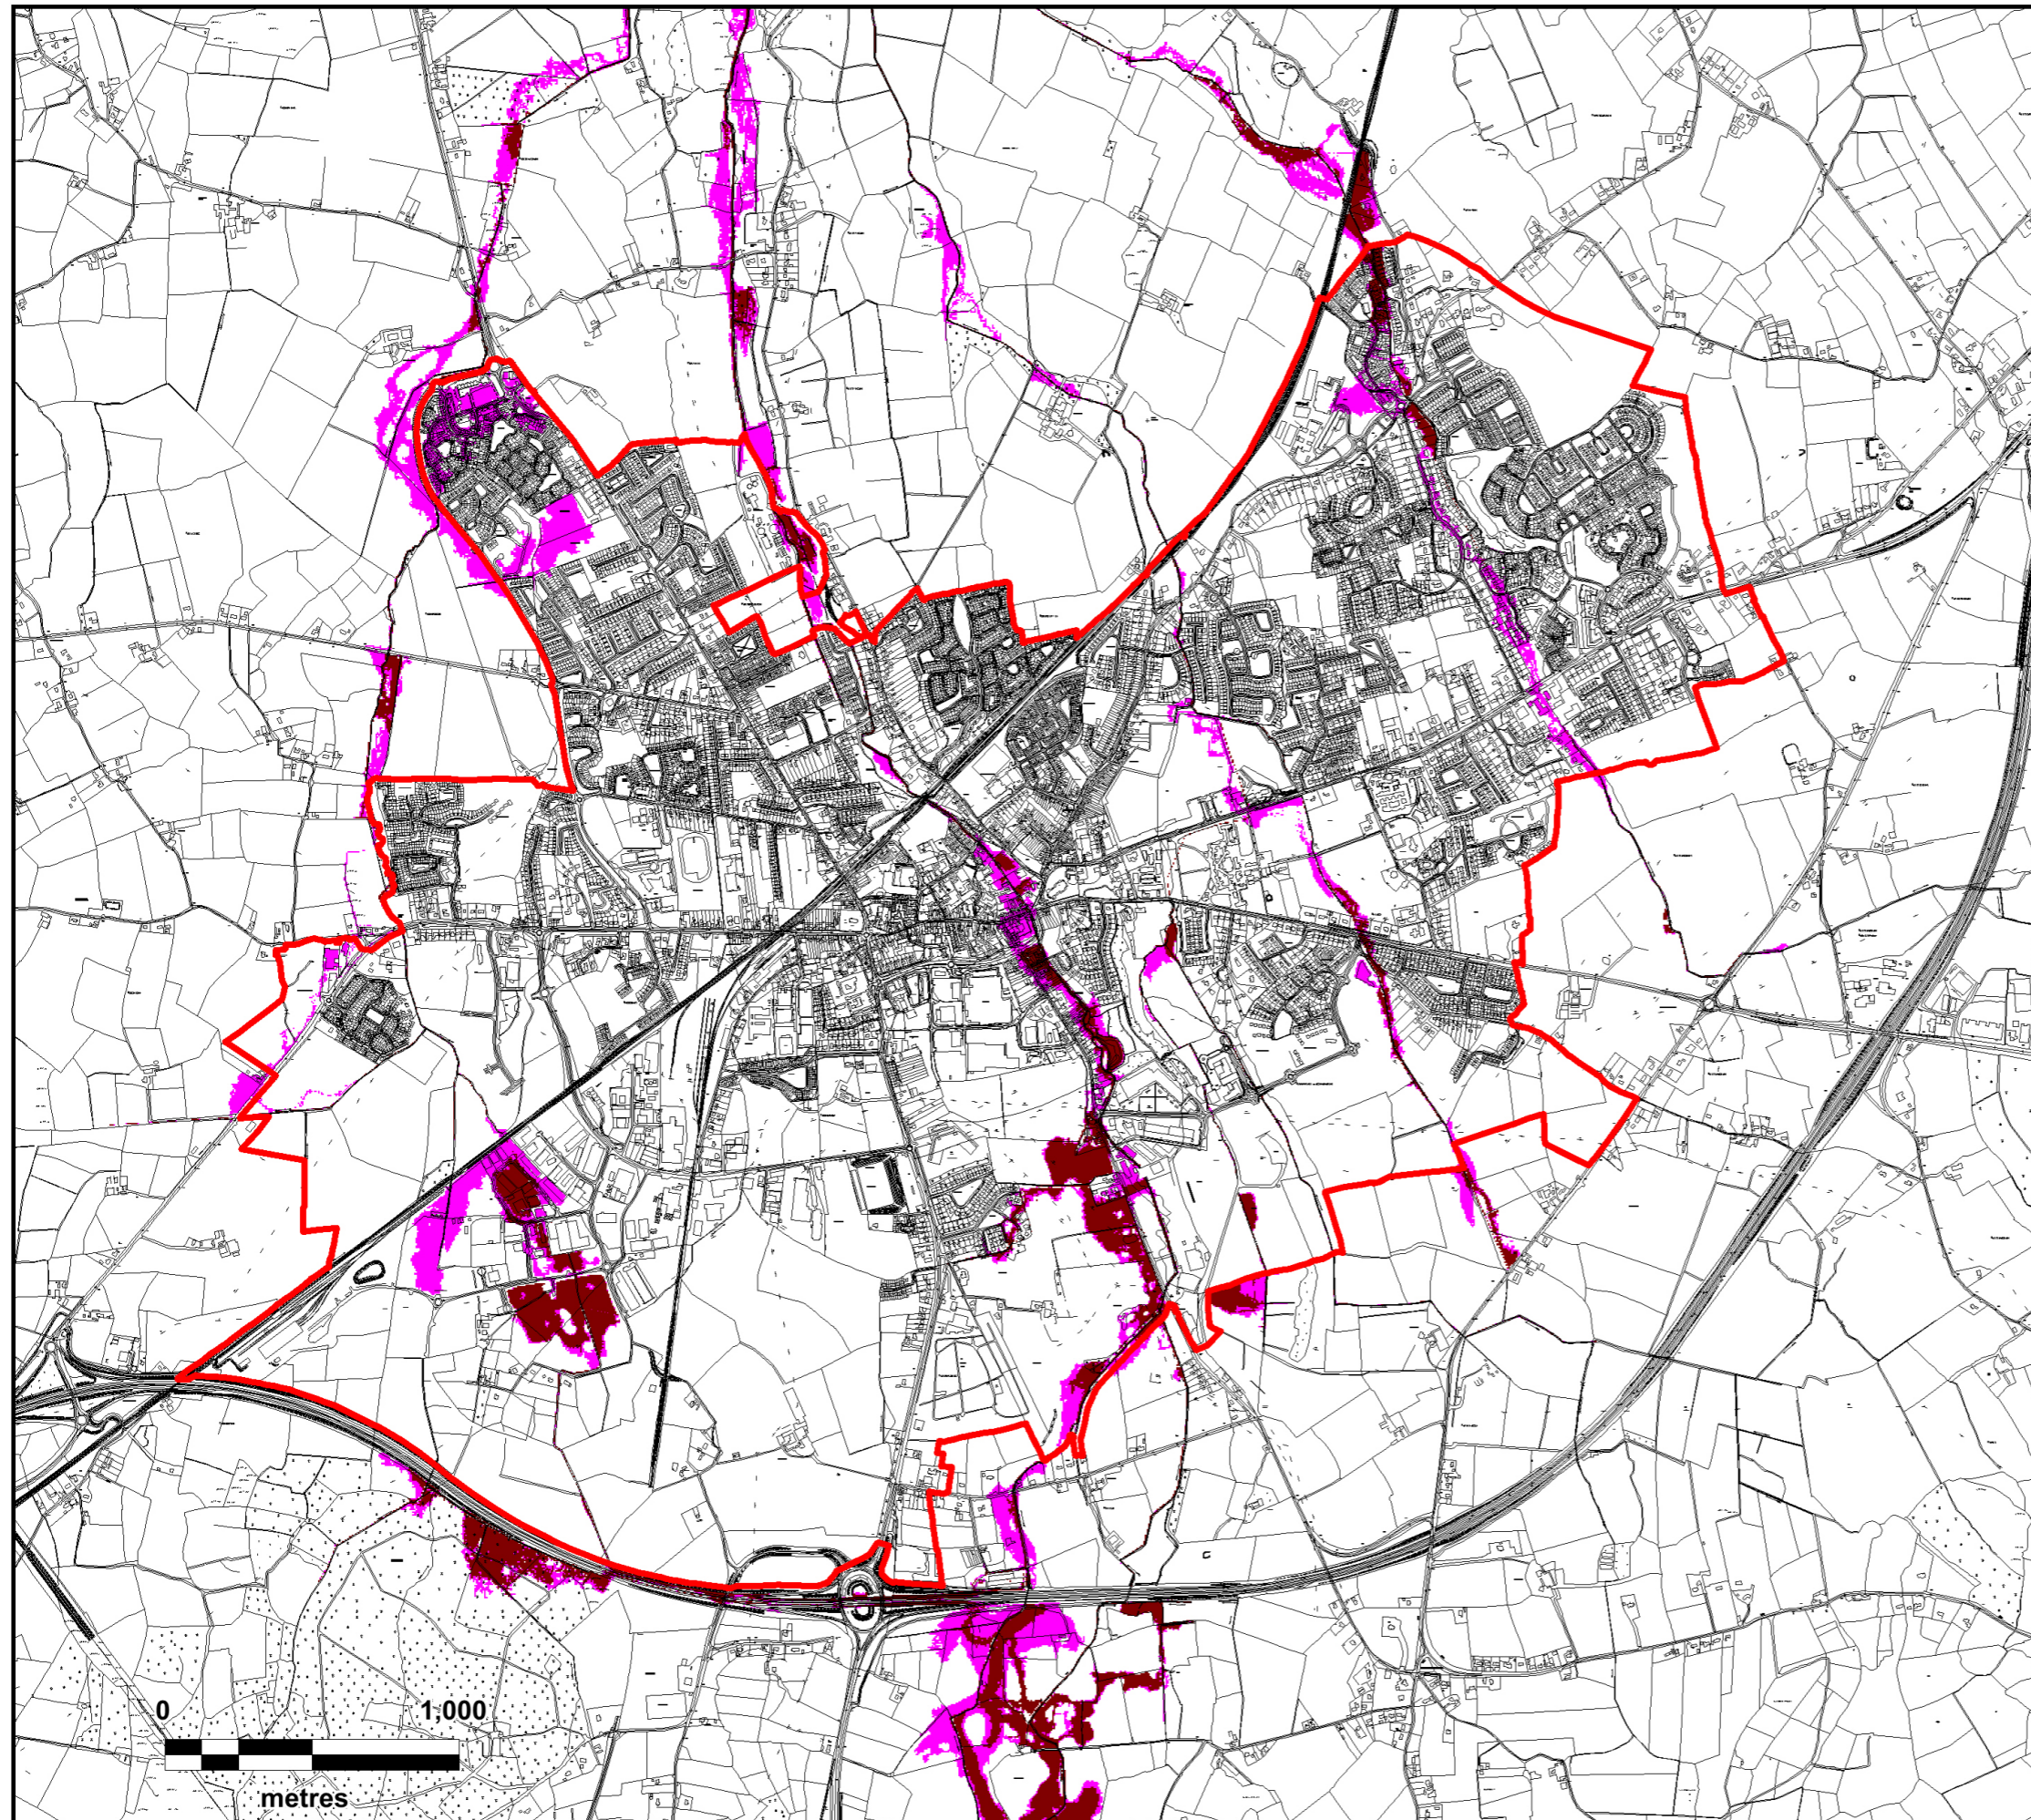

**PORTLAOISE  
LOCAL AREA PLAN  
2018-2024**

**Legend:**

-  AFAs 100 year flood outline  
1 per cent (1 in 100) or greater chance of flooding each year.
-  AFAs 1000 year flood outline  
up to a 0.1 per cent (1 in 1000) chance of flooding each year.

**MAP 8 - FLOOD MAP**

**LAOIS COUNTY COUNCIL  
FORWARD PLANNING SECTION**

Drawn:  
Dermot Dunne

Checked:  
David O'Hara  
and Liz Bolger

Approved:  
Angela McEvoy

PRODUCED BY LAOIS COUNTY COUNCIL'S FORWARD PLANNING SECTION  
UNDER COPYRIGHT AGREEMENT FROM ORDNANCE SURVEY OF IRELAND.  
ALL RIGHTS RESERVED, LICENCE NO. 2018/28/CCMA/LAOISCOUNTYCOUNCIL