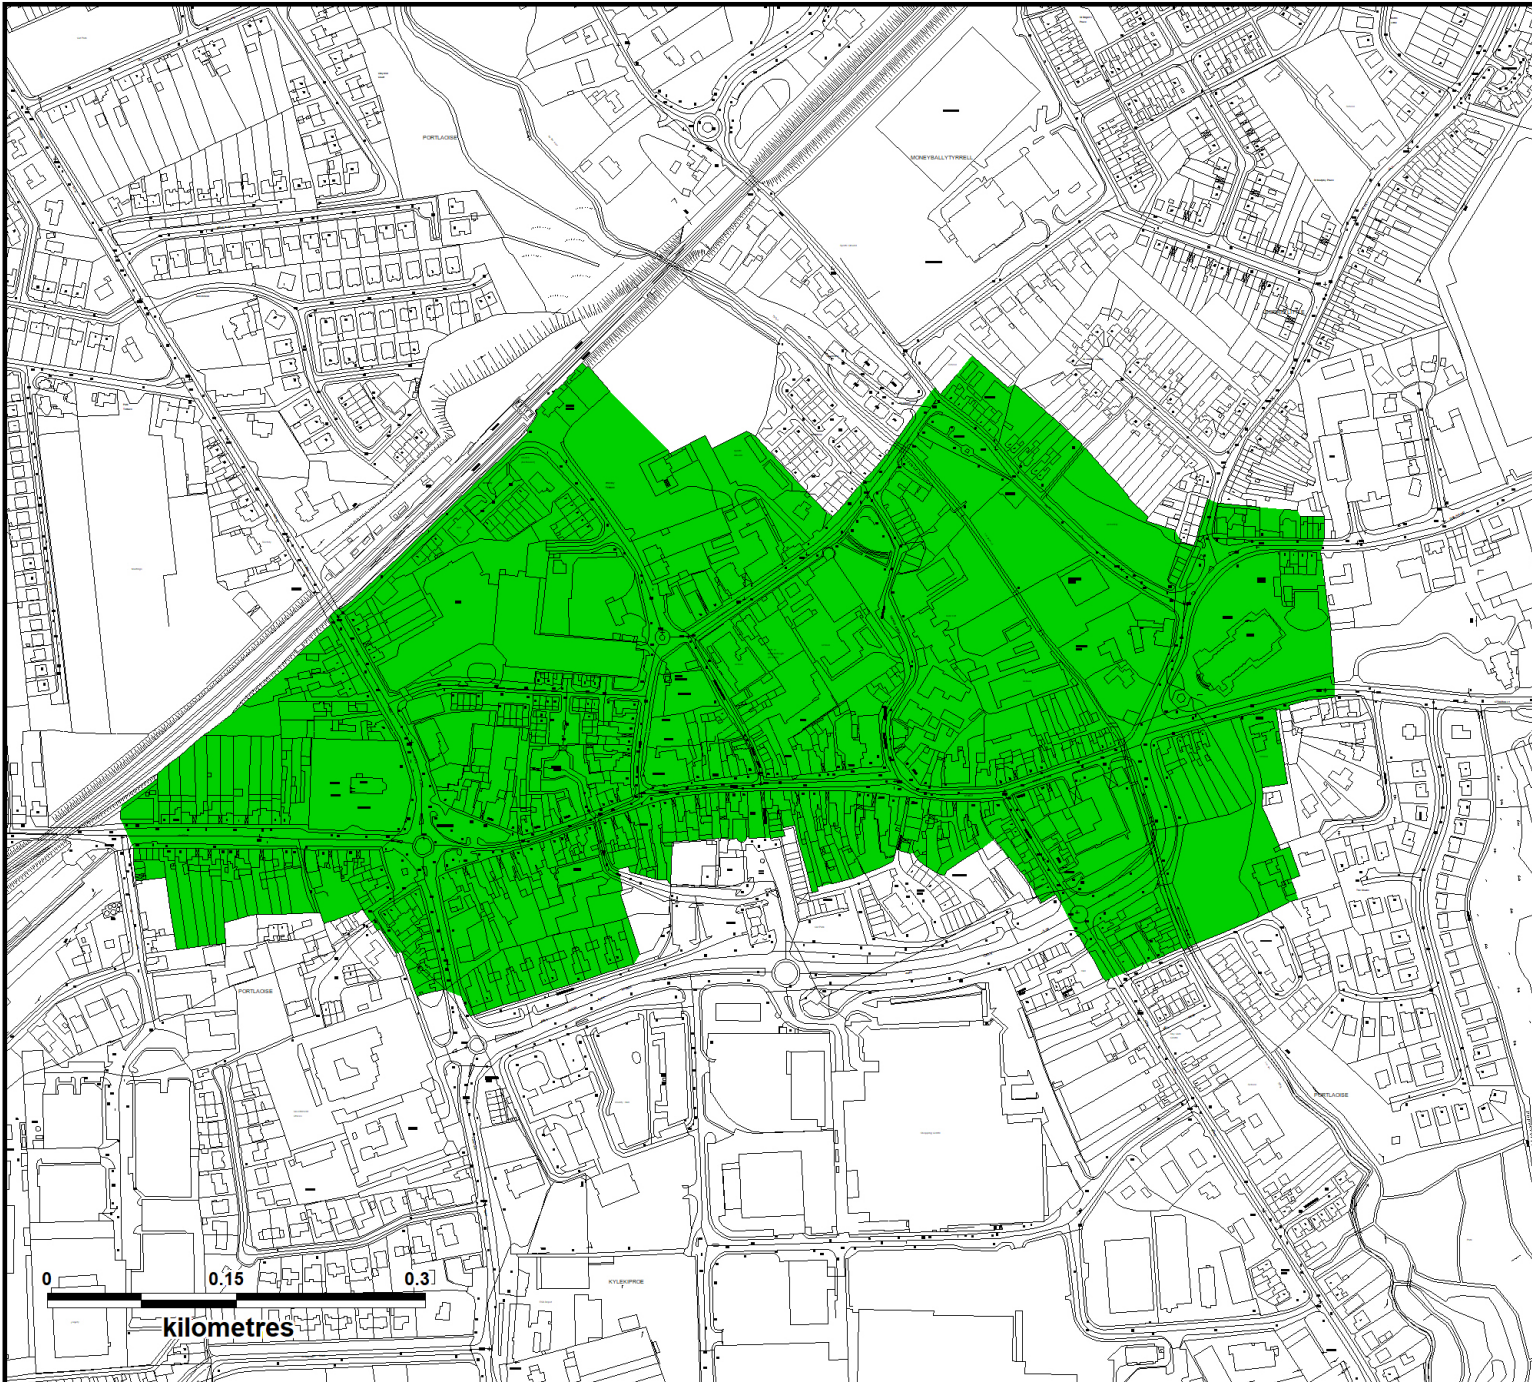

**PORTLAOISE
LOCAL AREA PLAN
2018-2024**

Legend:

Architectural Conservation Area

**MAP 6
ARCHITECTURAL
CONSERVATION AREA**

**LAOIS COUNTY COUNCIL
FORWARD PLANNING SECTION**

Drawn:
Dermot Dunne

Checked:
David O'Hara
and Liz Bolger

Approved:
Angela McEvoy