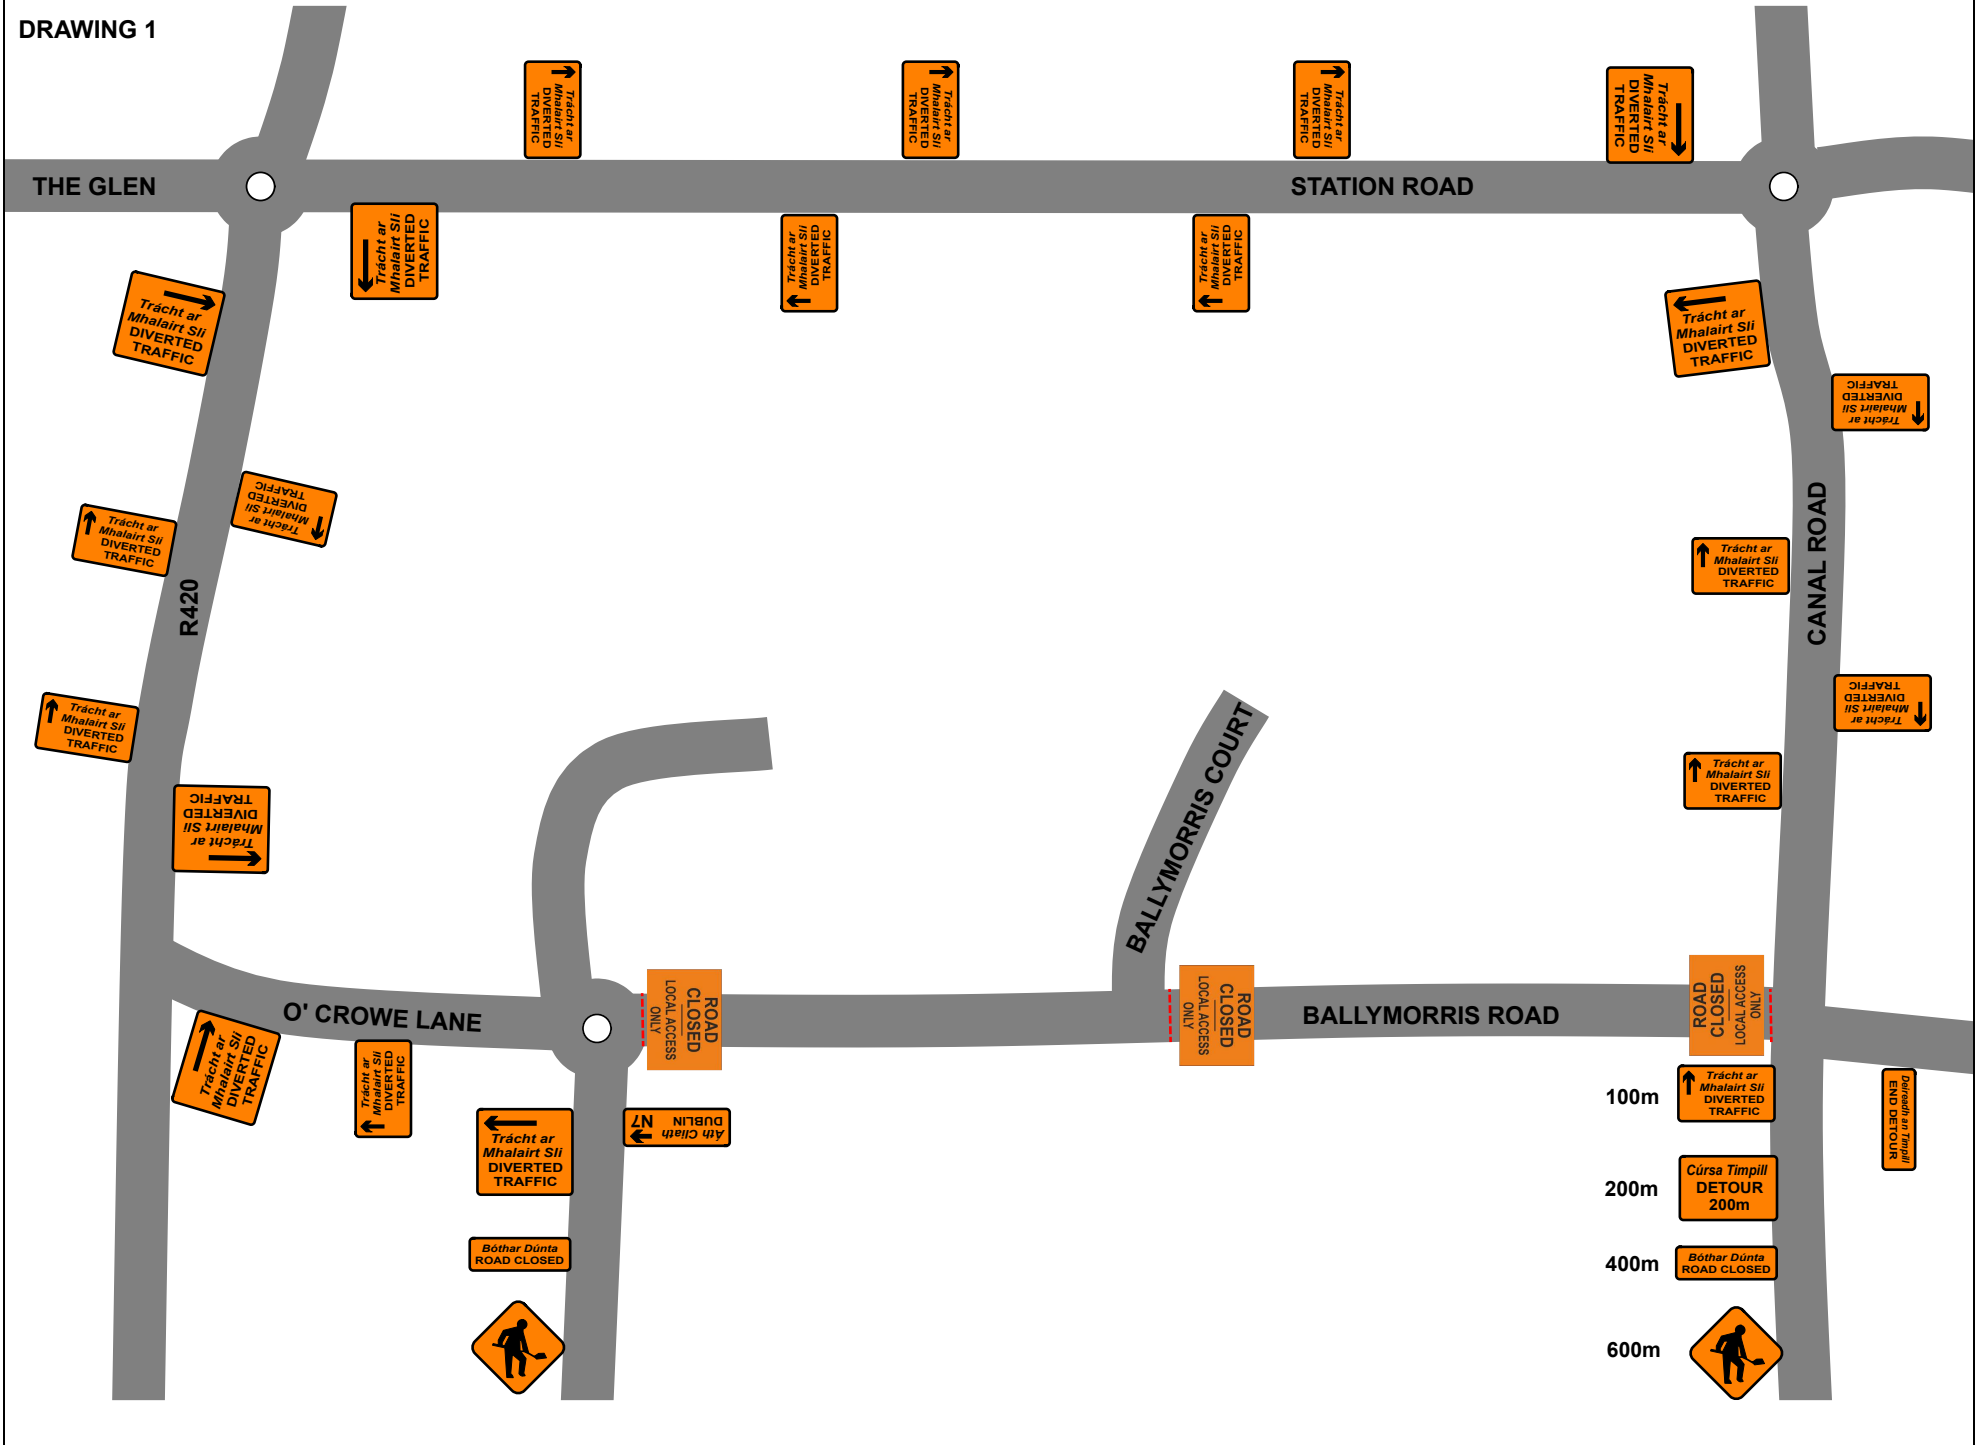

DRAWING 1

THE GLEN

STATION ROAD

R420

O' CROWE LANE

BALLYMORRIS COURT

BALLYMORRIS ROAD

CANAL ROAD

Trácht ar Mhalairt Sii DIVERTED TRAFFIC

Trácht ar Mhalairt Sii DIVERTED TRAFFIC

Trácht ar Mhalairt Sii DIVERTED TRAFFIC

Trácht ar Mhalairt Sii DIVERTED TRAFFIC

Trácht ar Mhalairt Sii DIVERTED TRAFFIC

Trácht ar Mhalairt Sii DIVERTED TRAFFIC

Trácht ar Mhalairt Sii DIVERTED TRAFFIC

Trácht ar Mhalairt Sii DIVERTED TRAFFIC

Ath chraic N7

Bóthar Dúnta ROAD CLOSED

ROAD CLOSED LOCAL ACCESS ONLY

ROAD CLOSED LOCAL ACCESS ONLY

ROAD CLOSED LOCAL ACCESS ONLY

100m

Trácht ar Mhalairt Sii DIVERTED TRAFFIC

200m

Cúrsa Timpill DETOUR 200m

400m

Bóthar Dúnta ROAD CLOSED

600m

Deireadh an Timpill END DETOUR