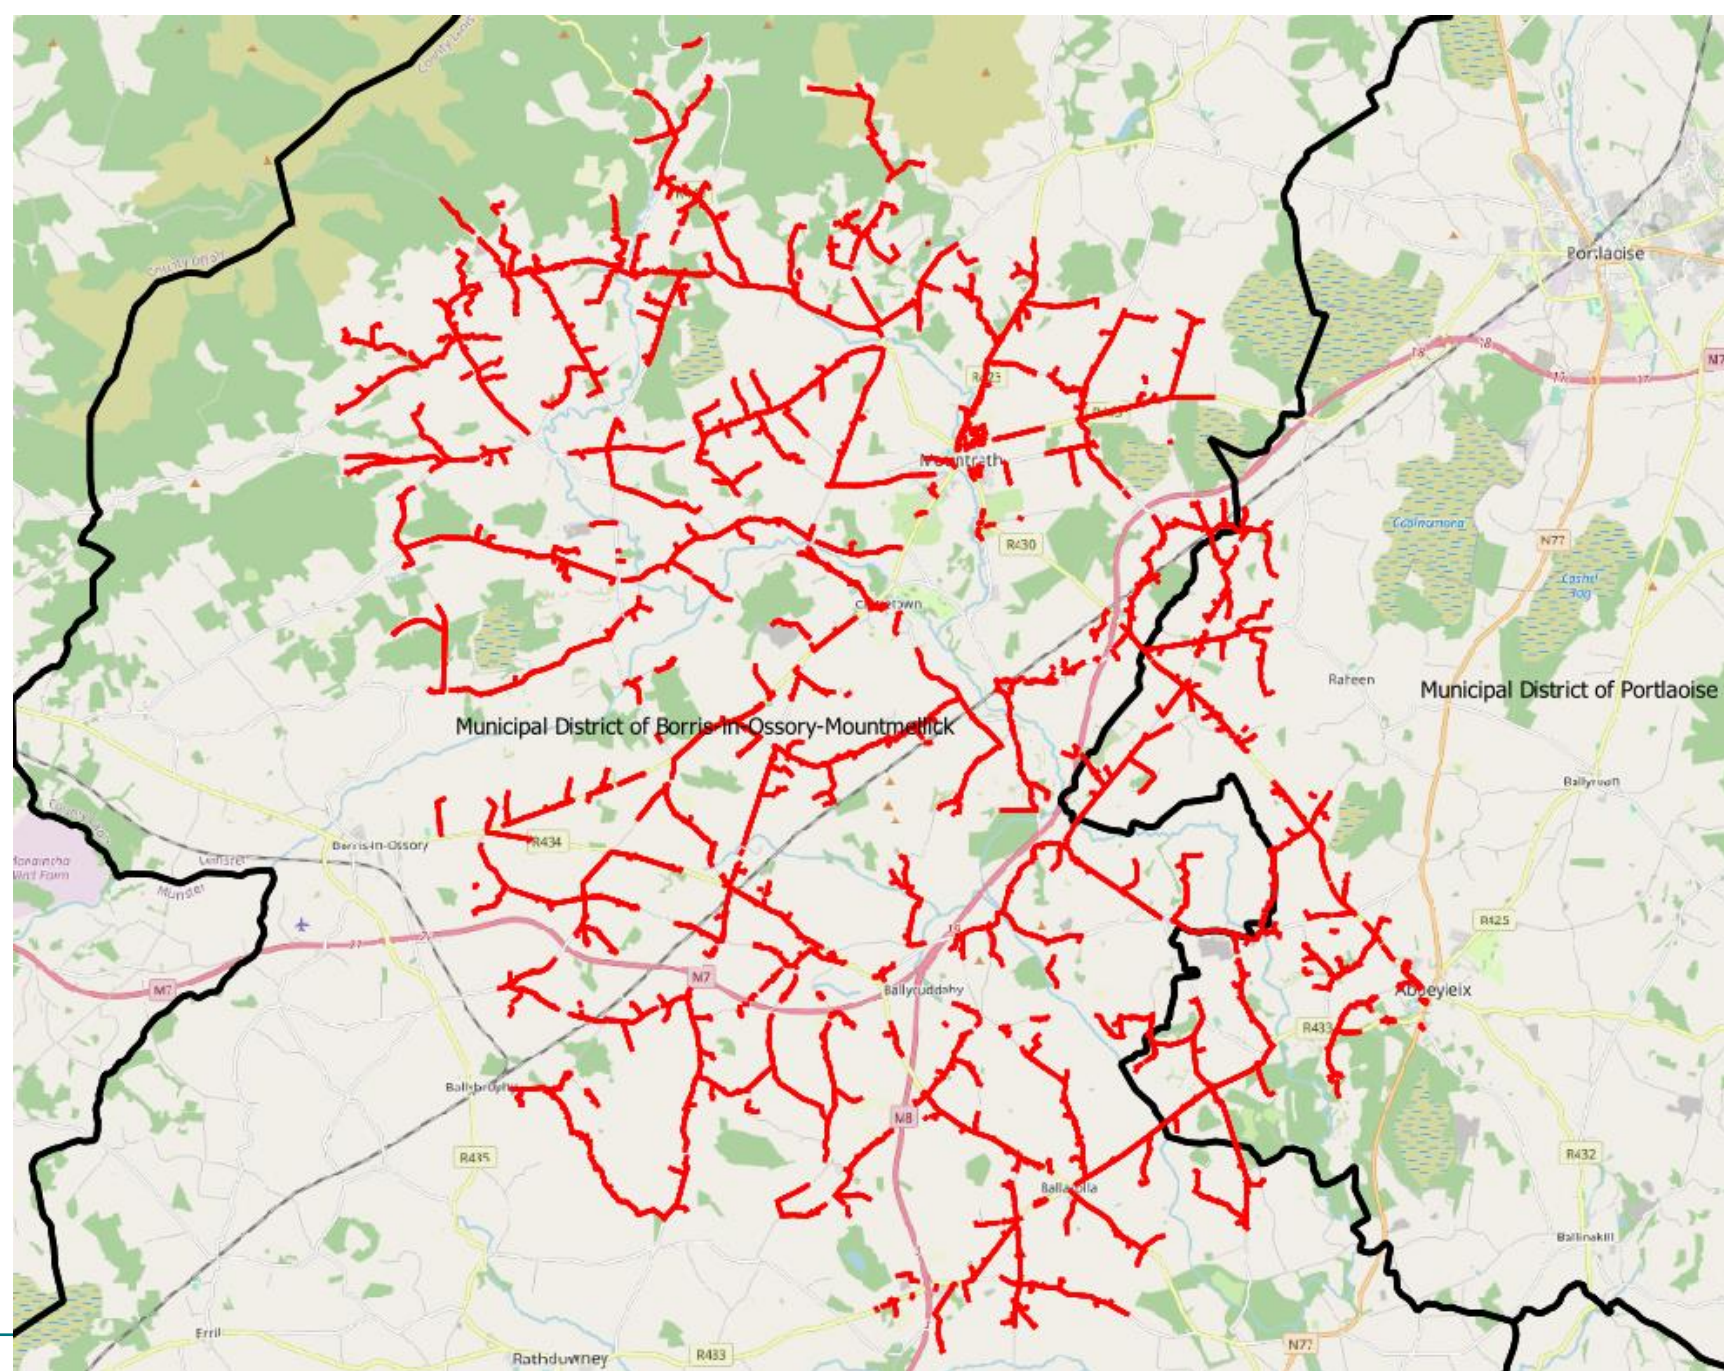

# Mountrath OH MAP

---

NBI  
Mountrath DA  
Full DA

Build\_FibreSheath

— Aerial