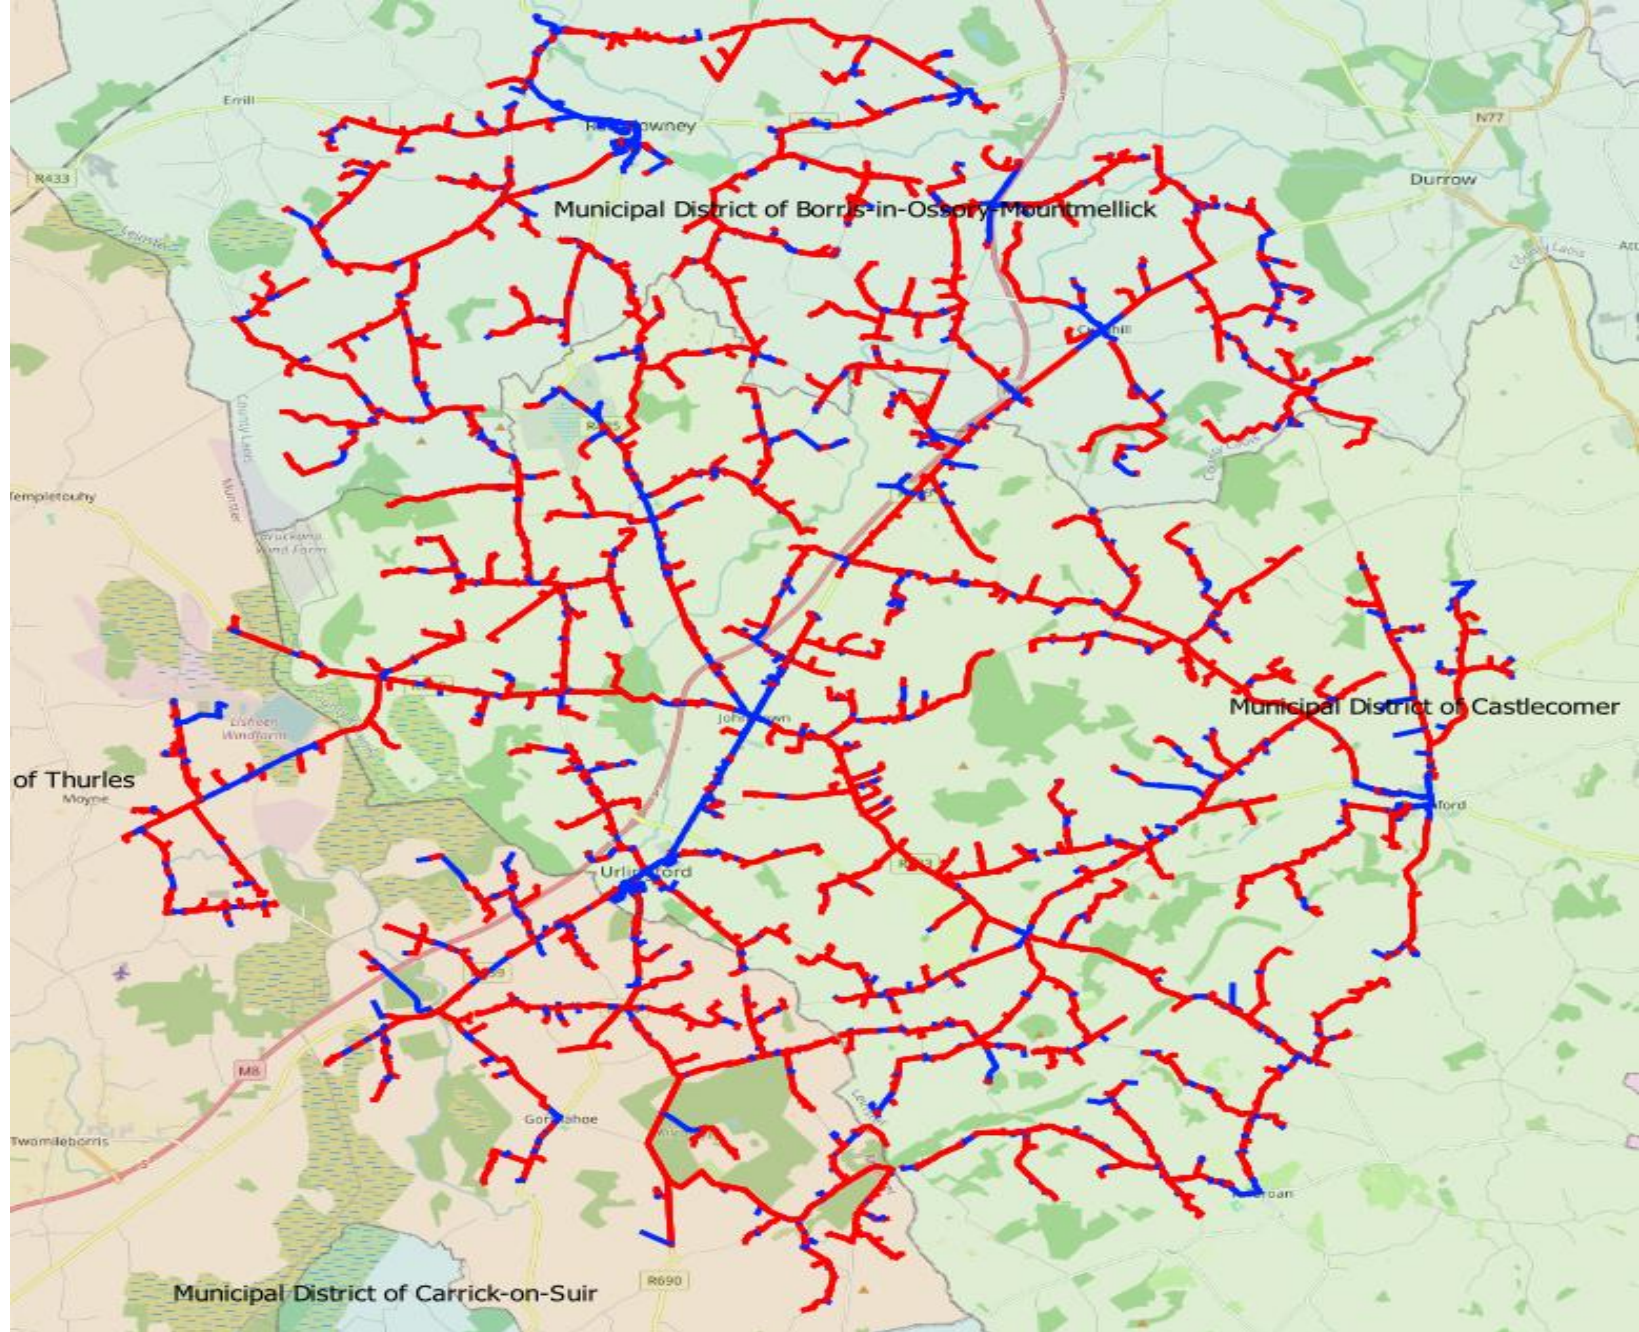

NBI Johnstown DA Full DA

Build_FibreSheath

- Aerial
- Underground

NBI

Laois – Municipal District of Borris-in-Ossory - Mountmellick

Build_FibreSheath

- Aerial
- Underground