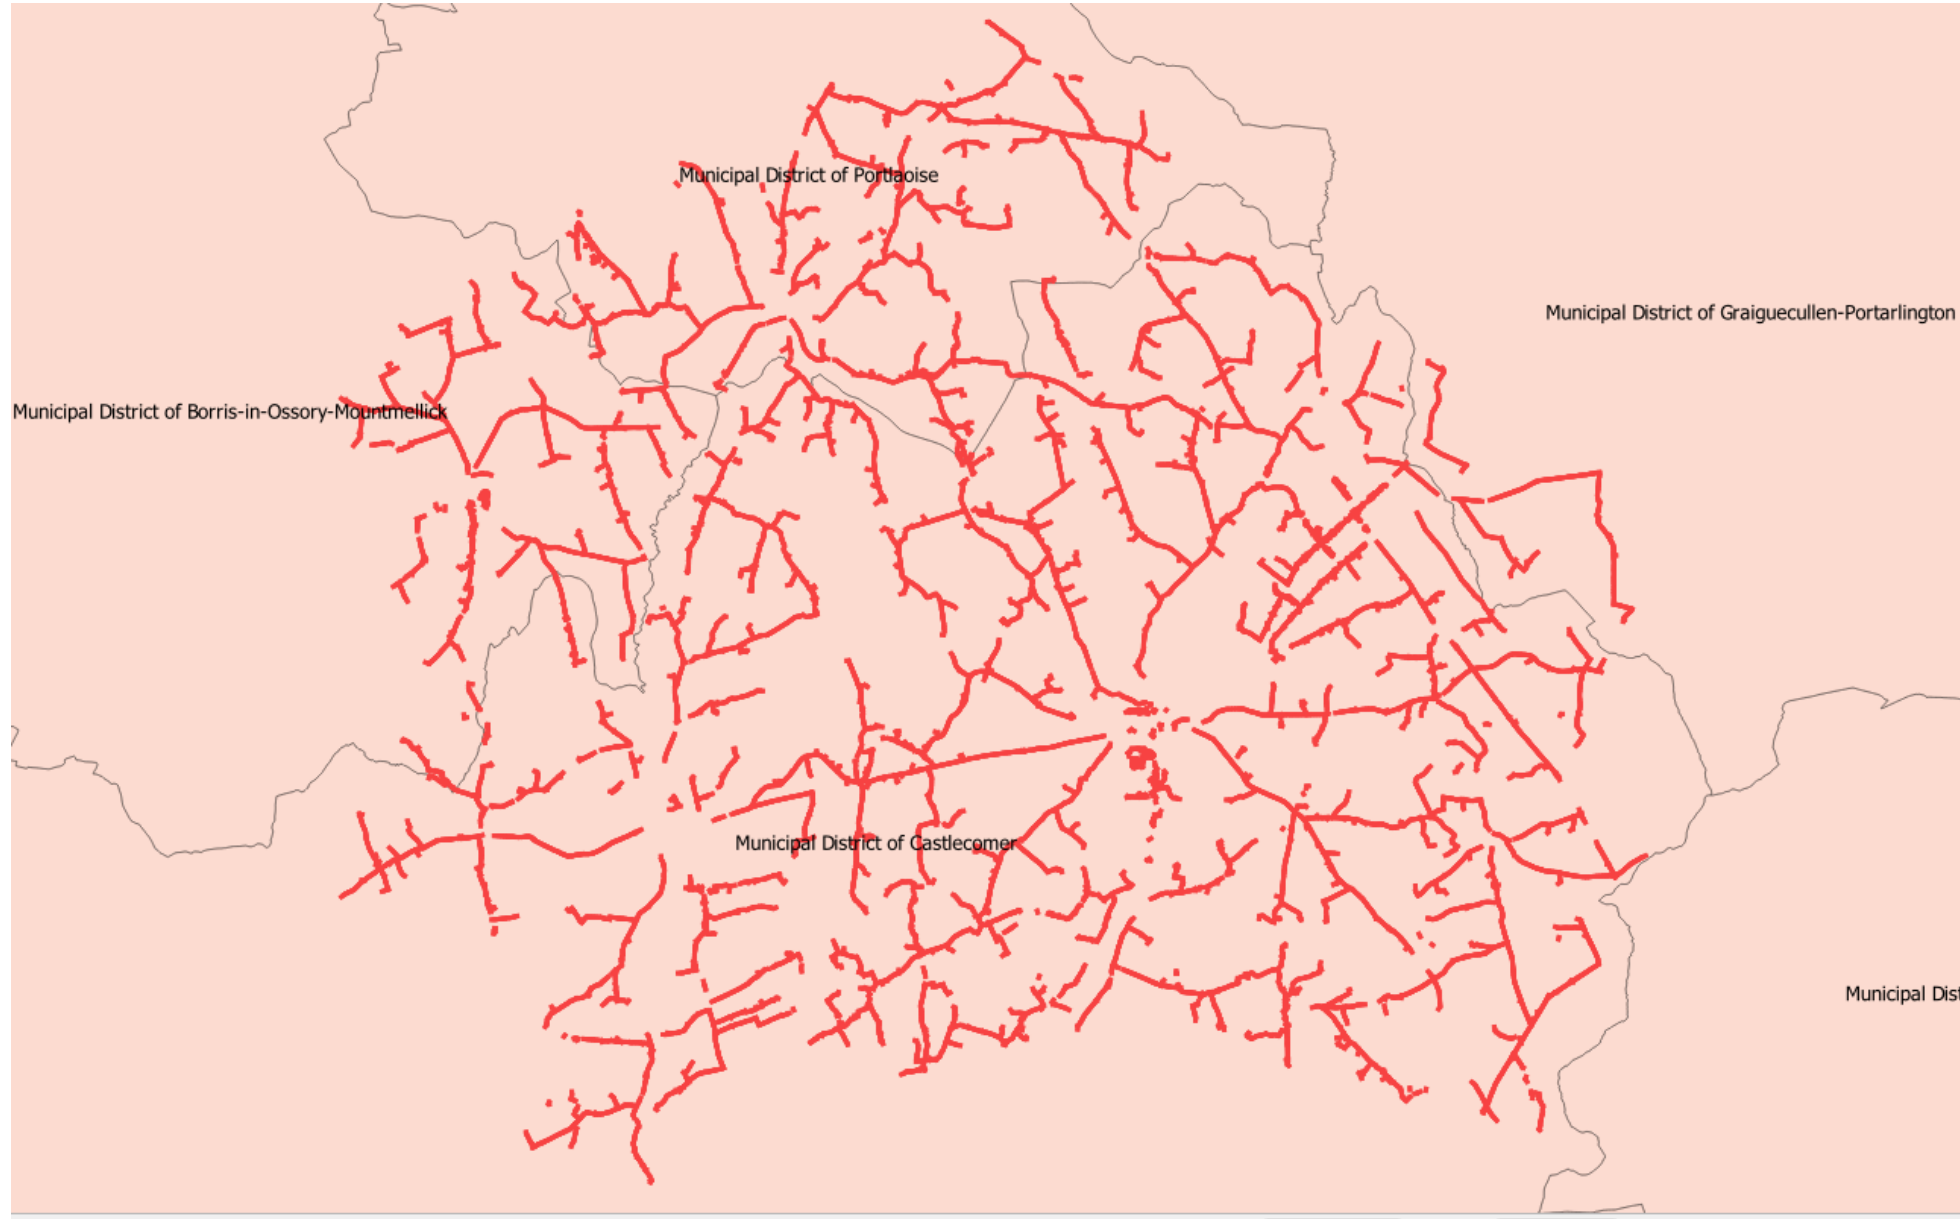

Castlecomer OH MAP

NBI Castlecomer DA Full DA

Build_Span
— Aerial

NBI

Castlecomer - Municipal District of Portlaoise

Build_Span
— Aerial