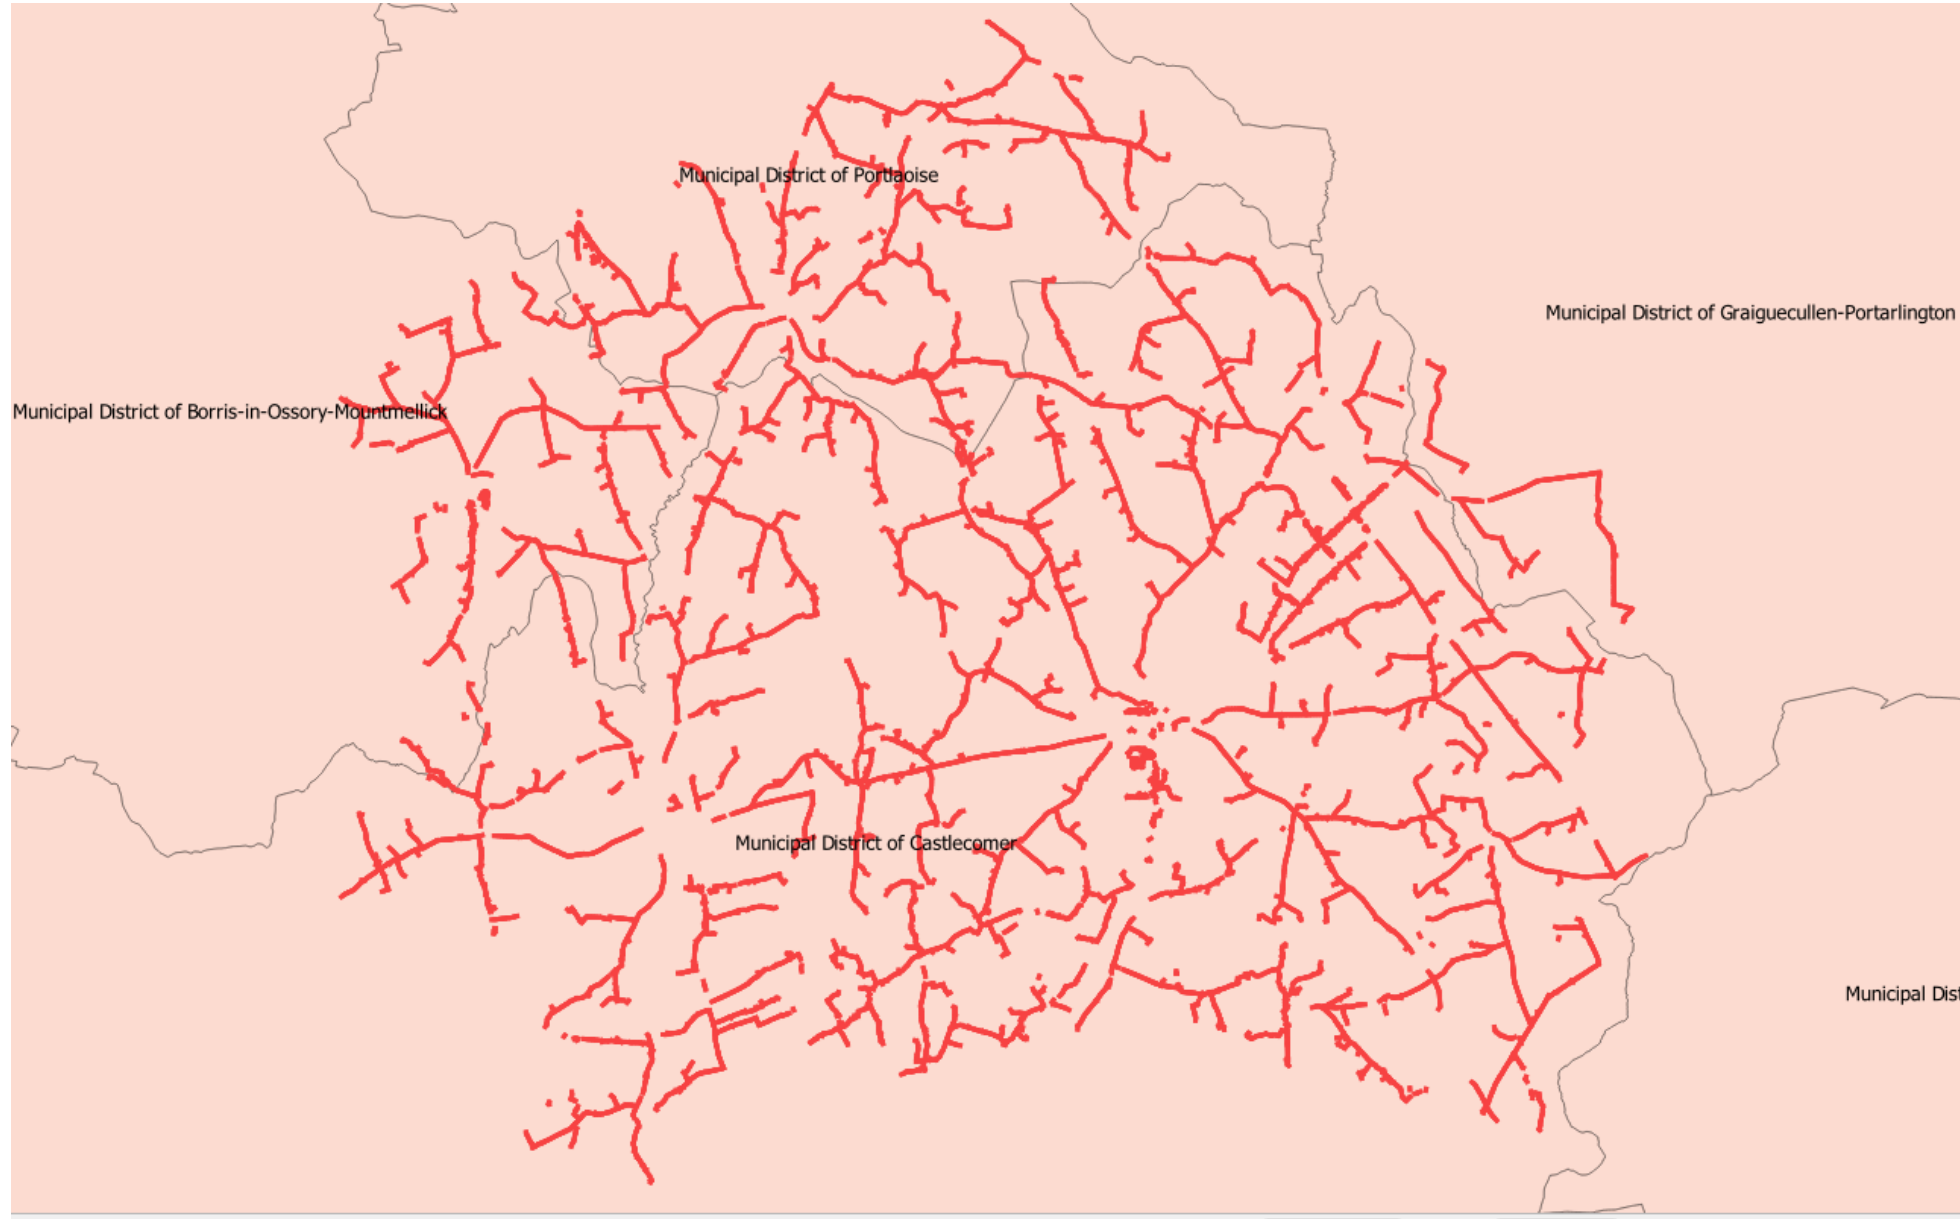

Castlecomer OH MAP

NBI Castlecomer DA Full DA

Build_Span
— Aerial

NBI

Castlecomer -
Municipal District
of Borris-in-
Ossory-
Mountmellick

Build_Span

— Aerial