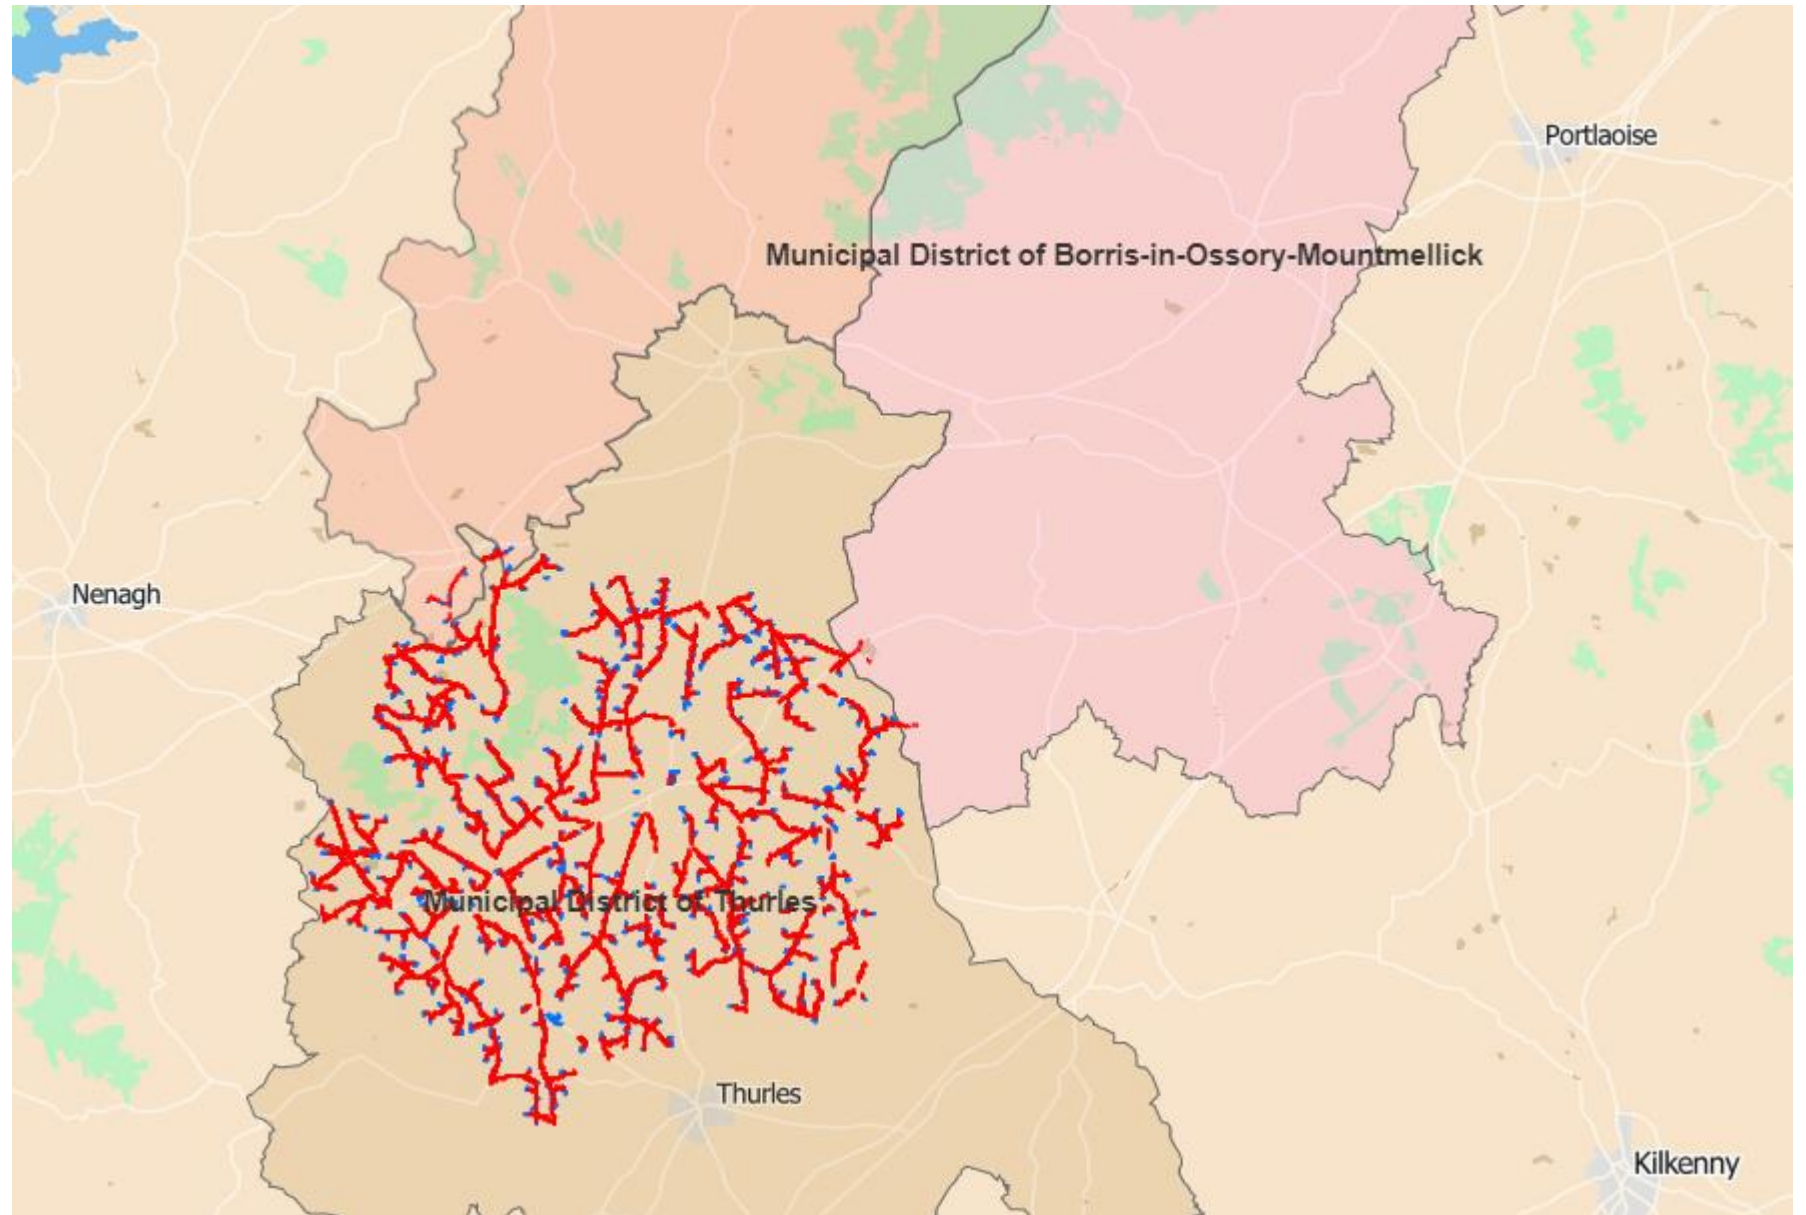

NBI Templemore DA FULL DA

- Network
- Drop

NBI Templemore DA Borris-in-Ossory- Mounthmellick Network DA

— Network
— Drop

OH Meterage =2096.46