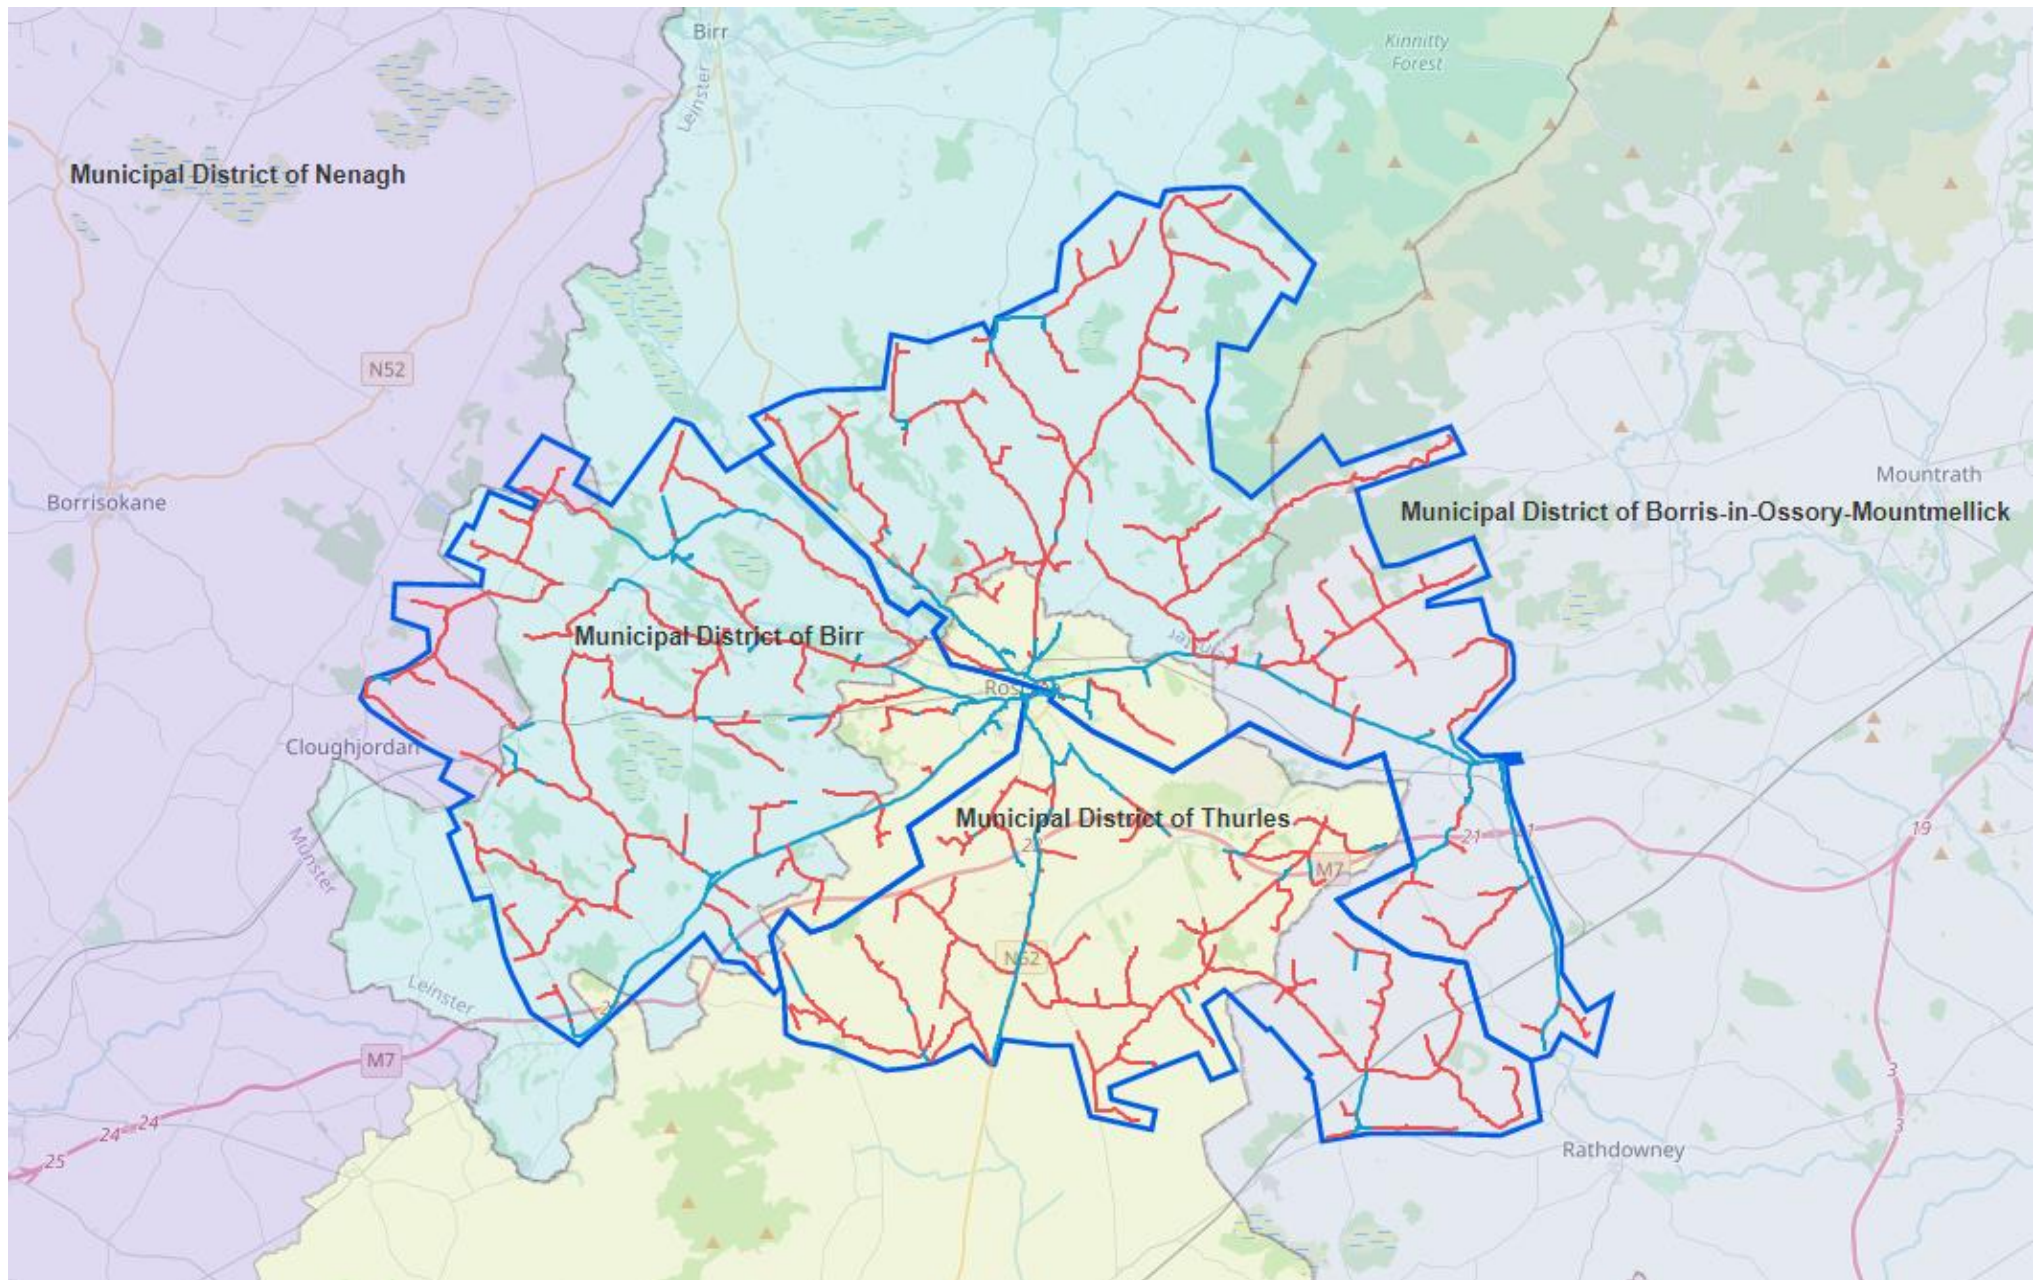

NBI Roscrea DA Full DA

Build_FibreSheath

- Aerial
- Underground

NBI

Laois MD of Borris-in-Orrory - Mountmellick

Build_FibreSheath

- Aerial
- Underground