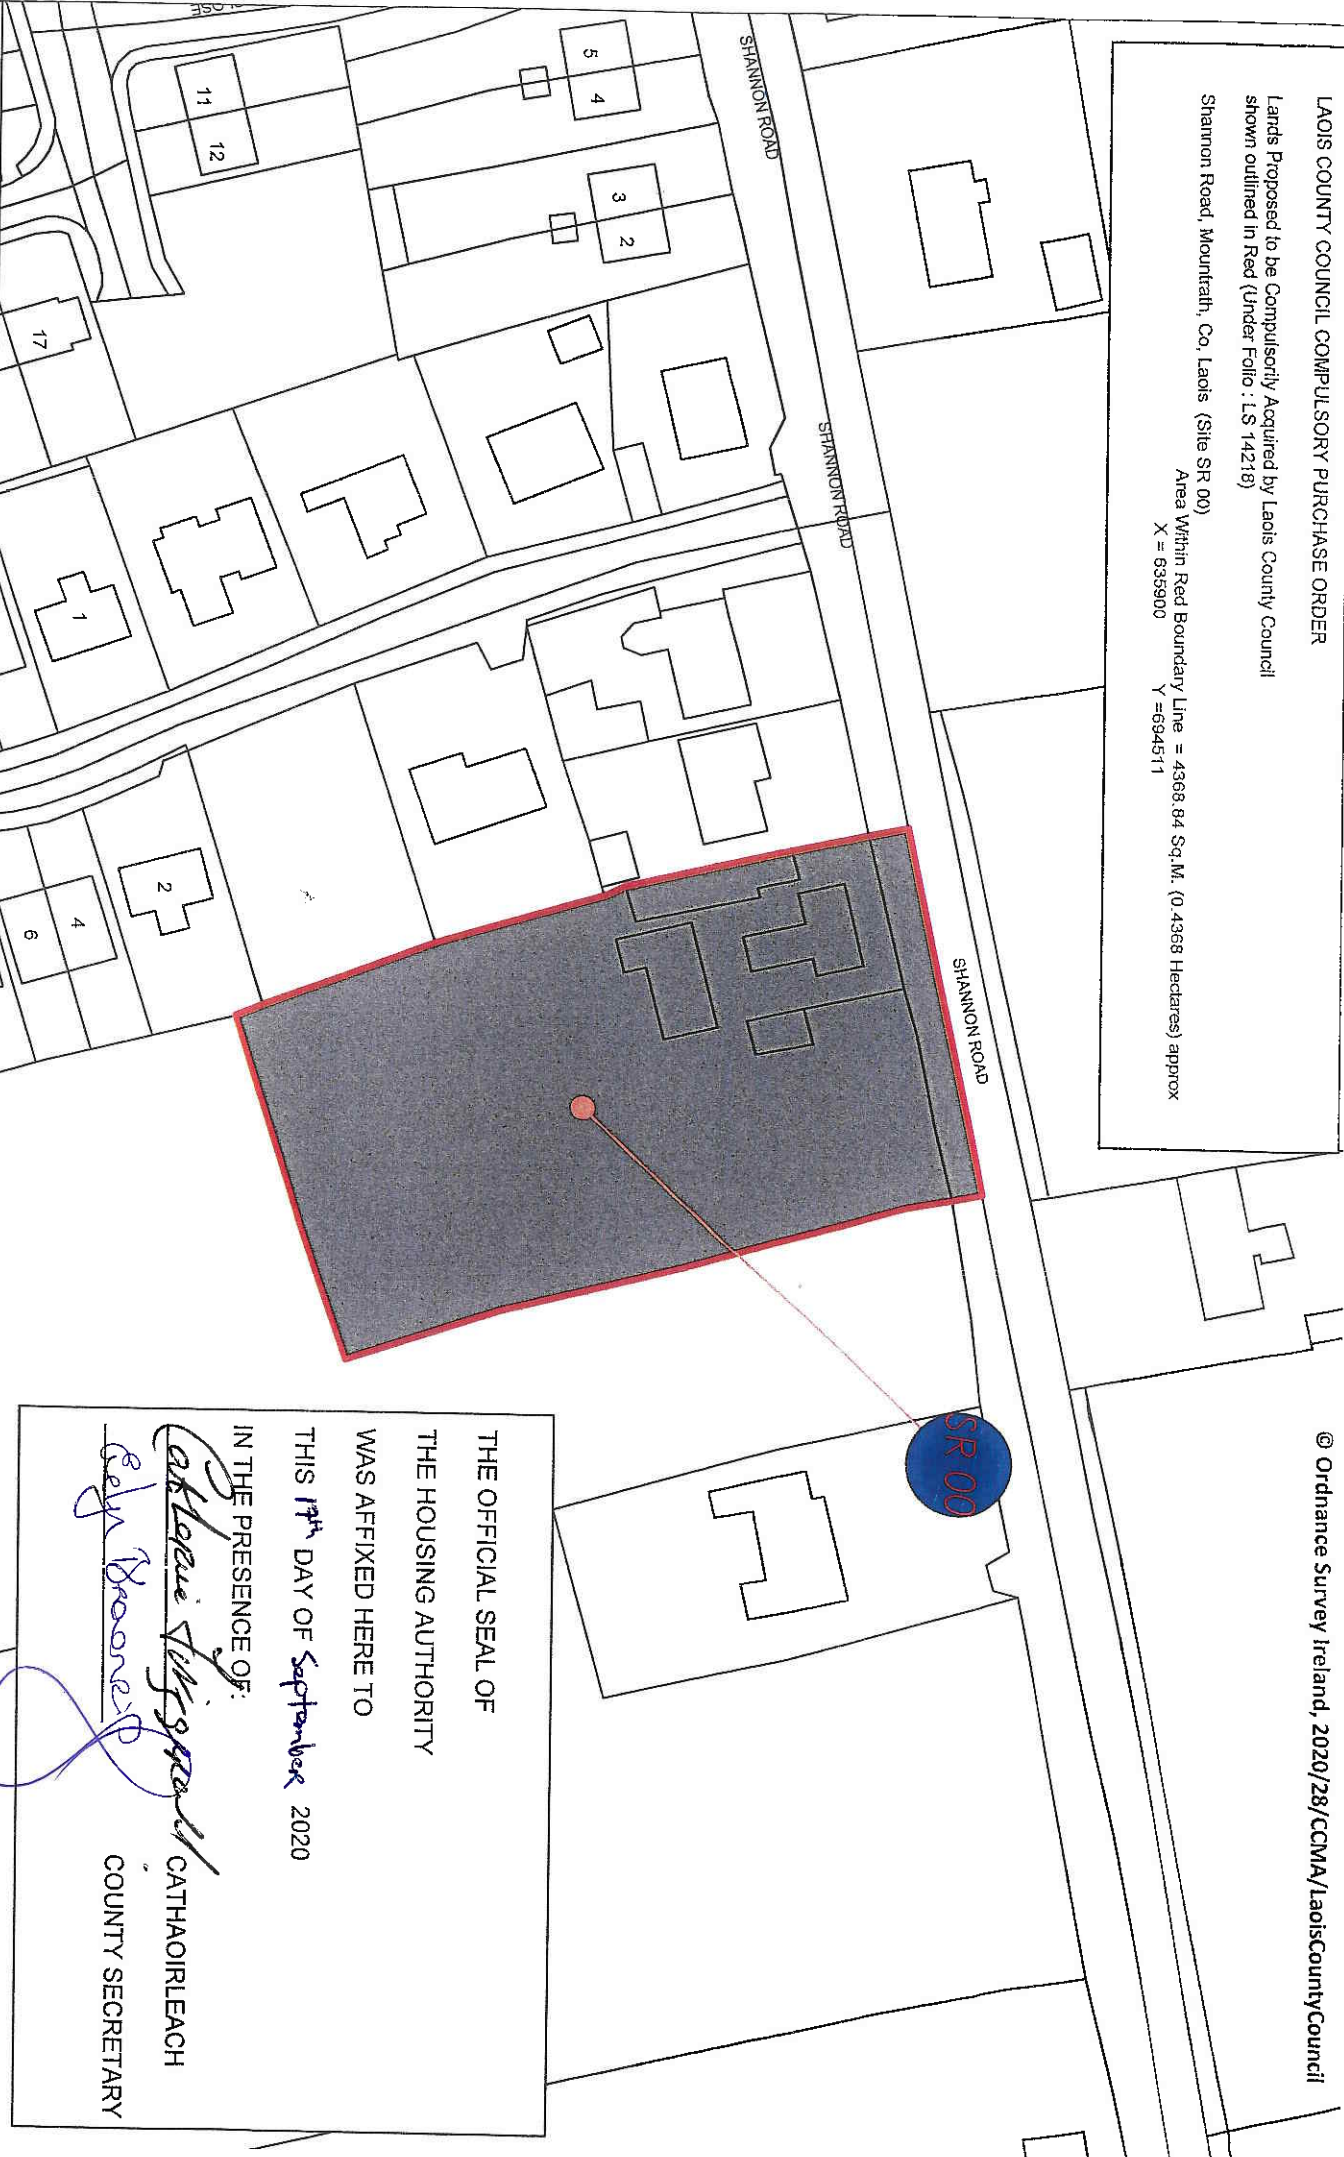

LAOIS COUNTY COUNCIL COMPULSORY PURCHASE ORDER

Lands Proposed to be Compulsorily Acquired by Laois County Council  
shown outlined in Red (Under Folio : LS 14218)

Shannon Road, Mountrath, Co. Laois (Site SR 00)  
Area Within Red Boundary Line = 4368.84 Sq.M. (0.4368 Hectares) approx  
X = 635900 Y = 694511

THE OFFICIAL SEAL OF  
THE HOUSING AUTHORITY  
WAS AFFIXED HERE TO  
THIS 1<sup>st</sup> DAY OF September 2020  
IN THE PRESENCE OF:  
*Christine Winters*  
CATHAOIRLEACH  
*Bely Moore*  
COUNTY SECRETARY

Drawn By:	CK	Checked By:	PL
Ref:	2020-02	Sheet Size:	A4
Ref. File:	CPO-LS-SR00		