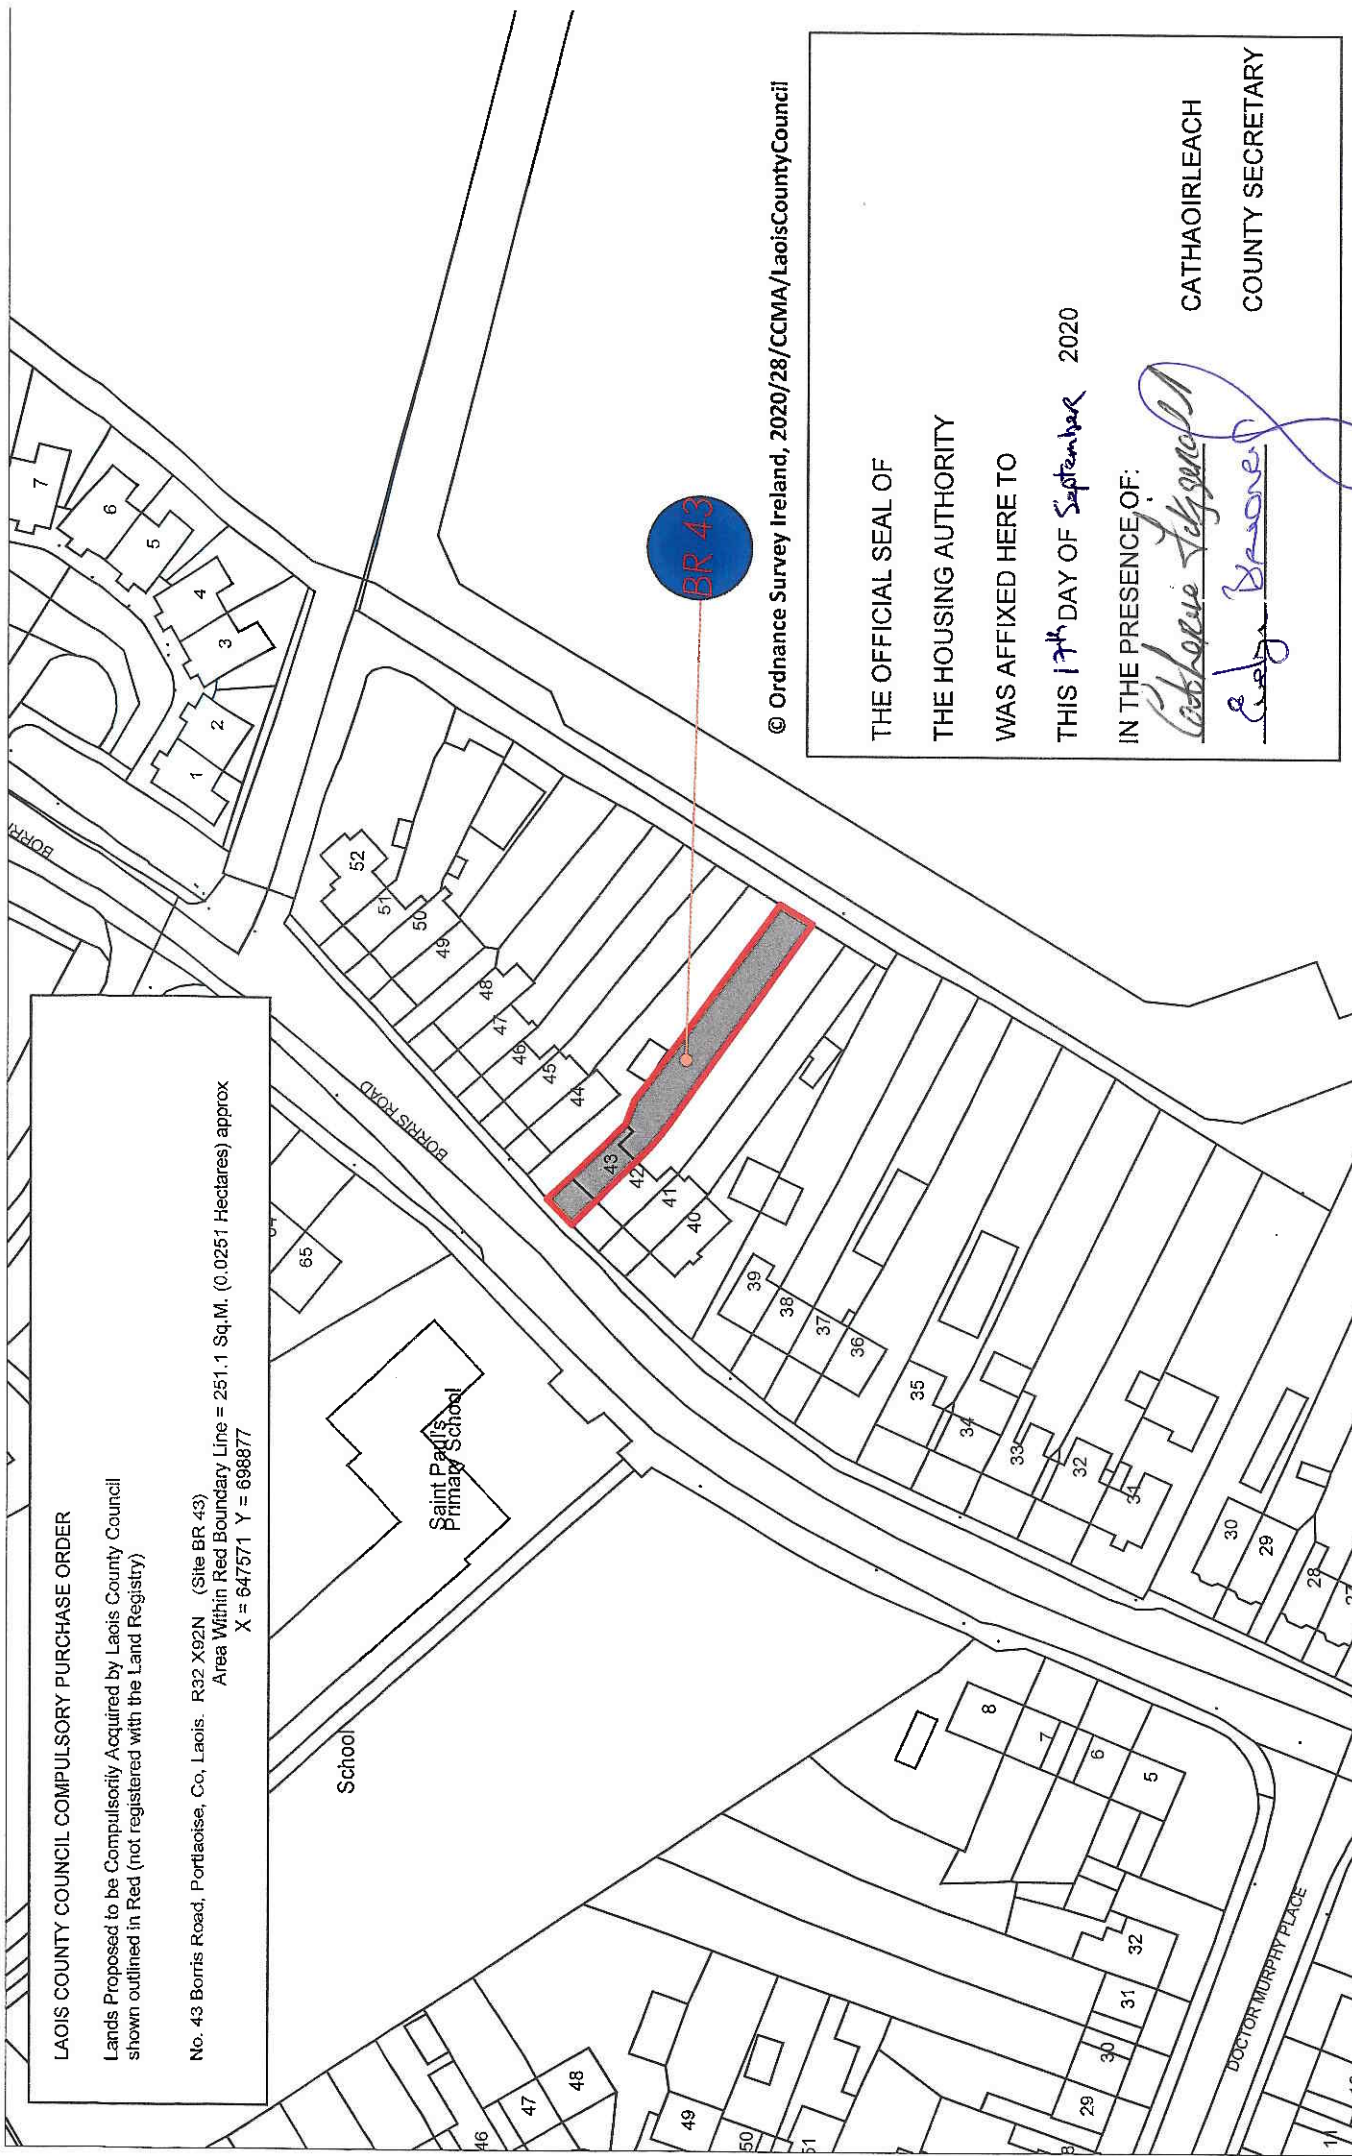

LAOIS COUNTY COUNCIL COMPULSORY PURCHASE ORDER

Lands Proposed to be Compulsorily Acquired by Laois County Council shown outlined in Red (not registered with the Land Registry)

No. 43 Borris Road, Portlaoise, Co. Laois. R32 X92N (Site BR 43)
 Area Within Red Boundary Line = 251.1 Sq.M. (0.0251 Hectares) approx
 X = 647571 Y = 698877

© Ordnance Survey Ireland, 2020/28/CCMA/LaoisCountyCouncil

THE OFFICIAL SEAL OF
 THE HOUSING AUTHORITY
 WAS AFFIXED HERE TO

THIS 17th DAY OF September 2020

IN THE PRESENCE OF:

Catharine Fitzgibbon
Carly Broney

Scale:	1:1000	Date:	09/09/2020
Drawn By:	CK	Checked By:	PL
Ref:	2020-03	Sheet Size:	A4
Ref. File:		Drawing No.:	CPO-LS-BR43