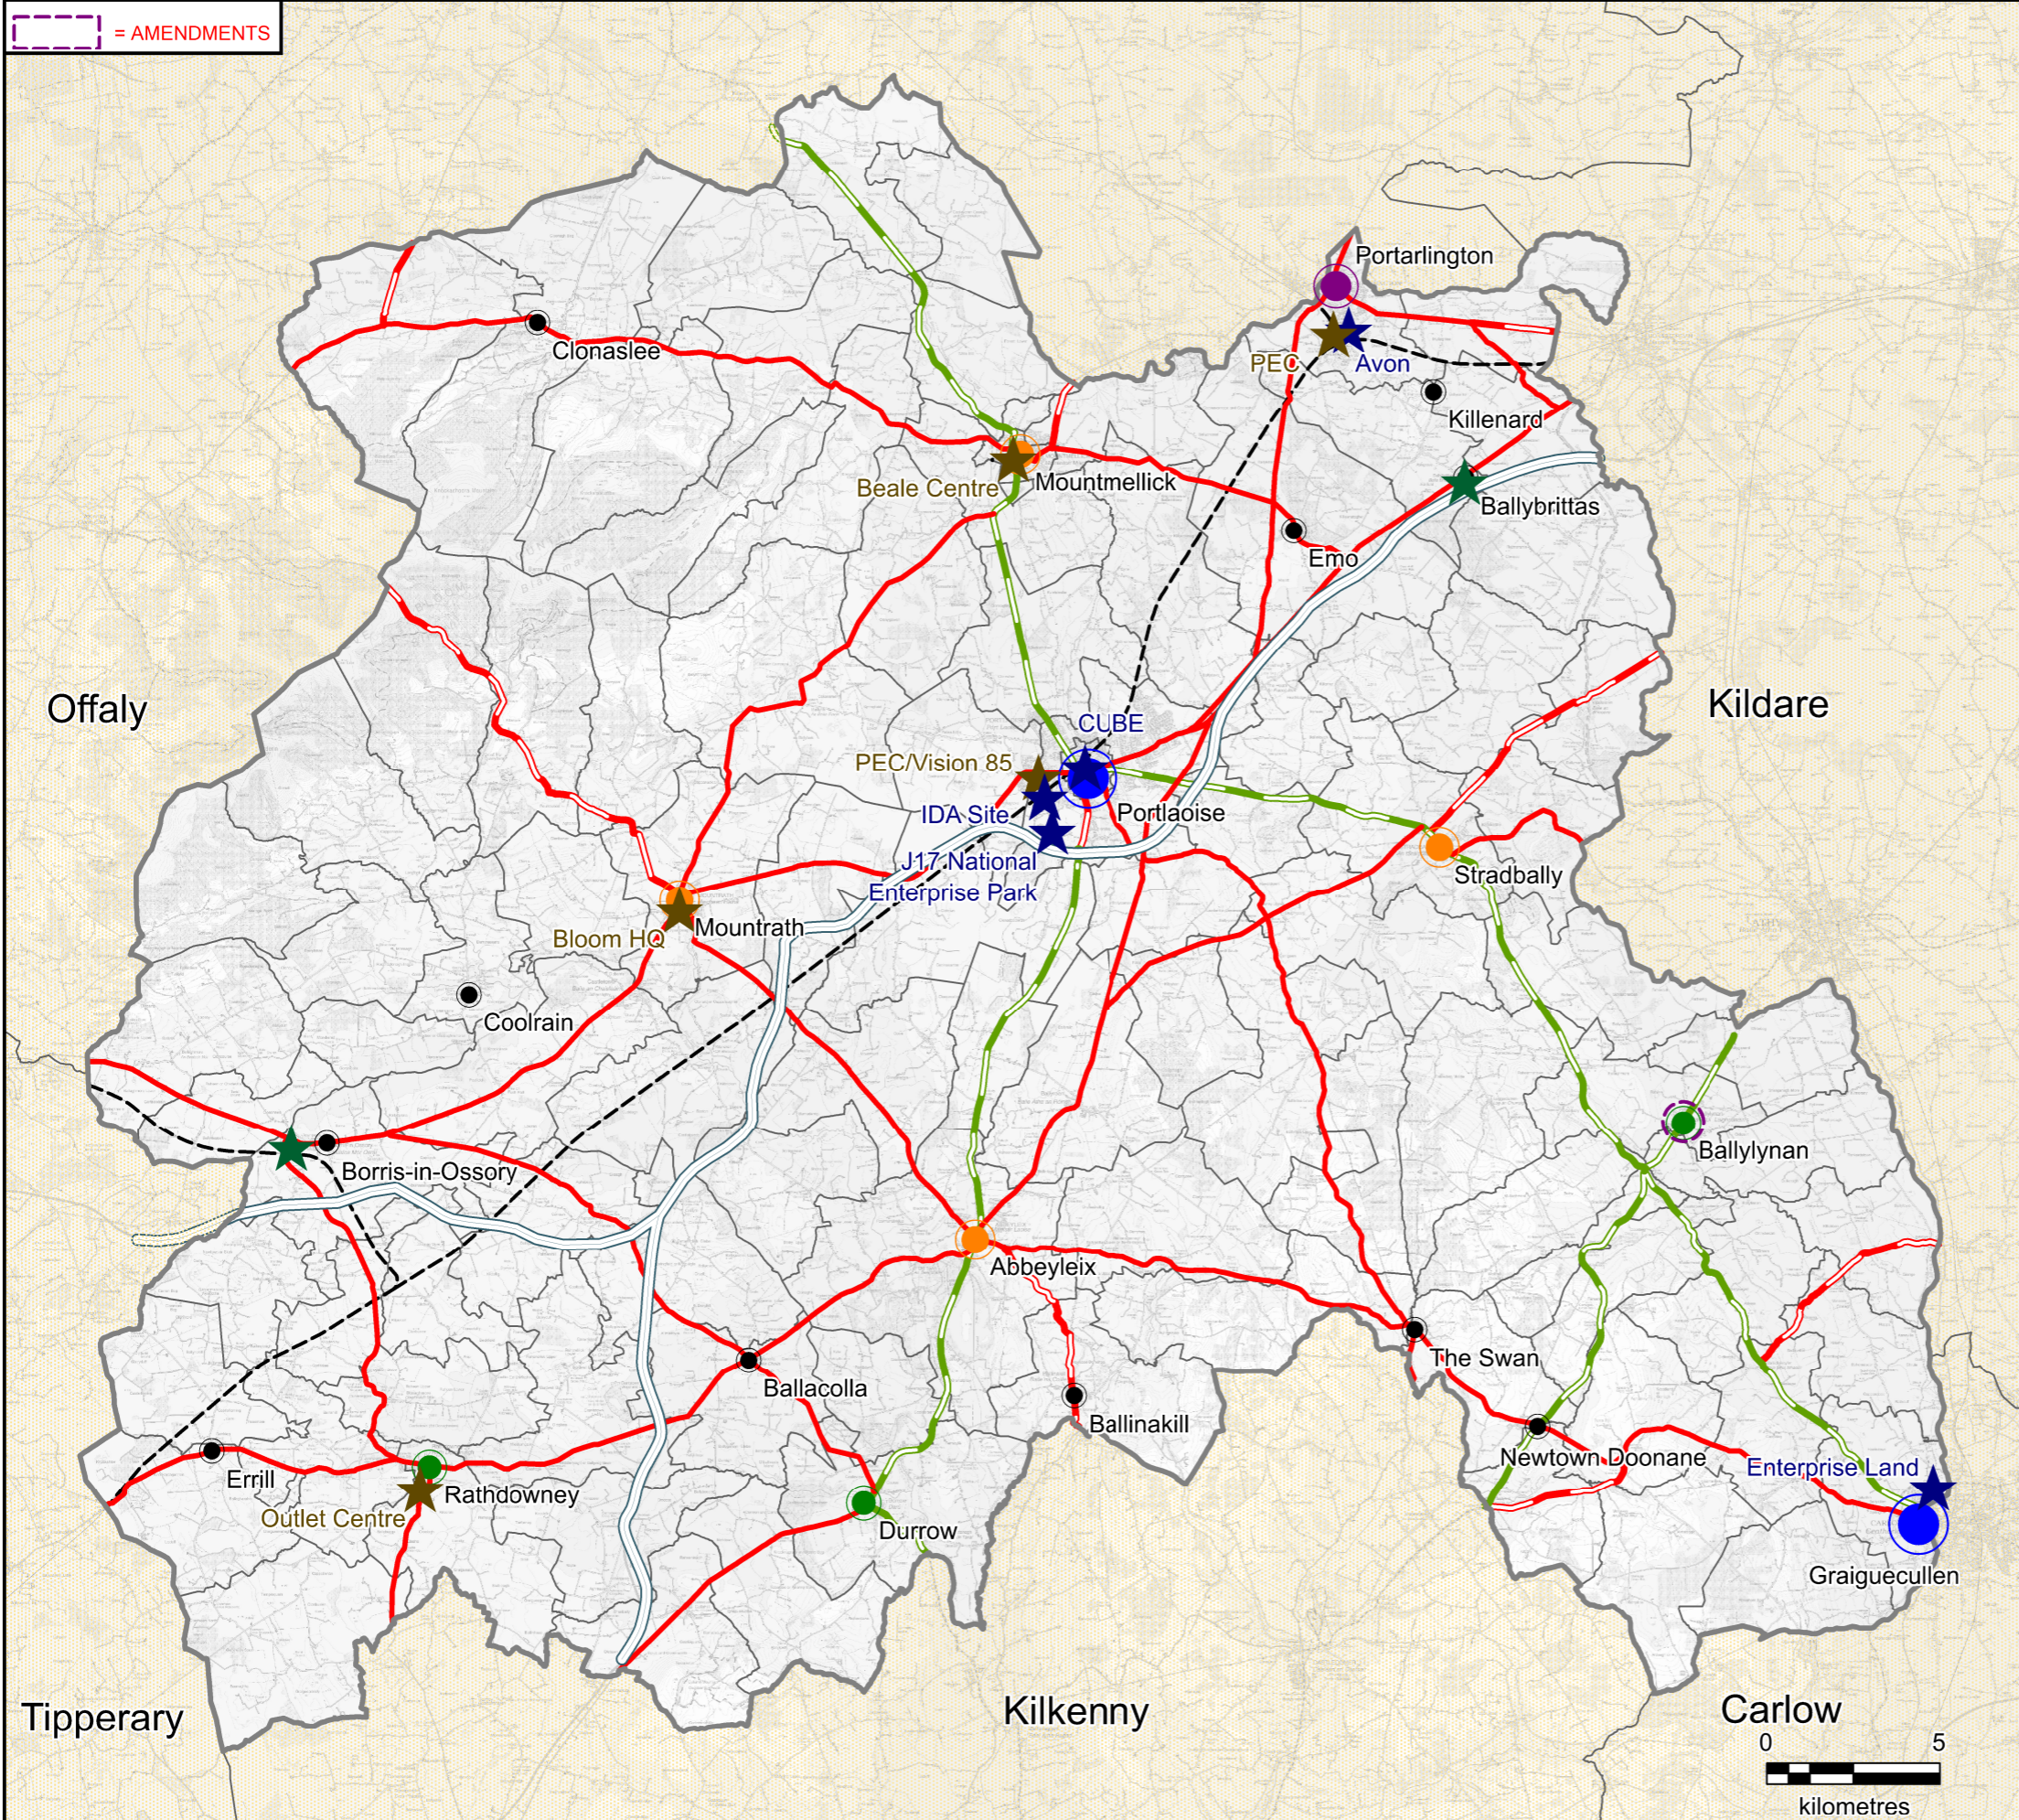

 = AMENDMENTS

Legend:

- Key Town
- Self Sustaining Growth Town
- Self Sustaining Town
- Town
- Village
- ★ Remote Working Locations
- ★ Key Strategic Employment Sites
- ★ Industrial Land Banks
- Motorway
- National Secondary Roads
- Strategic Regional Roads
- Regional Roads
- Railway Routes
- County Boundary
- DED Boundaries

**MAP 6.1 -
KEY STRATEGIC
EMPLOYMENT SITES**

**LAOIS COUNTY COUNCIL
FORWARD PLANNING SECTION**

Drawn: Bryan Scully	Checked: David O'Hara & Clíodhna Scanlon	Approved: Angela McEvoy
------------------------	--	----------------------------