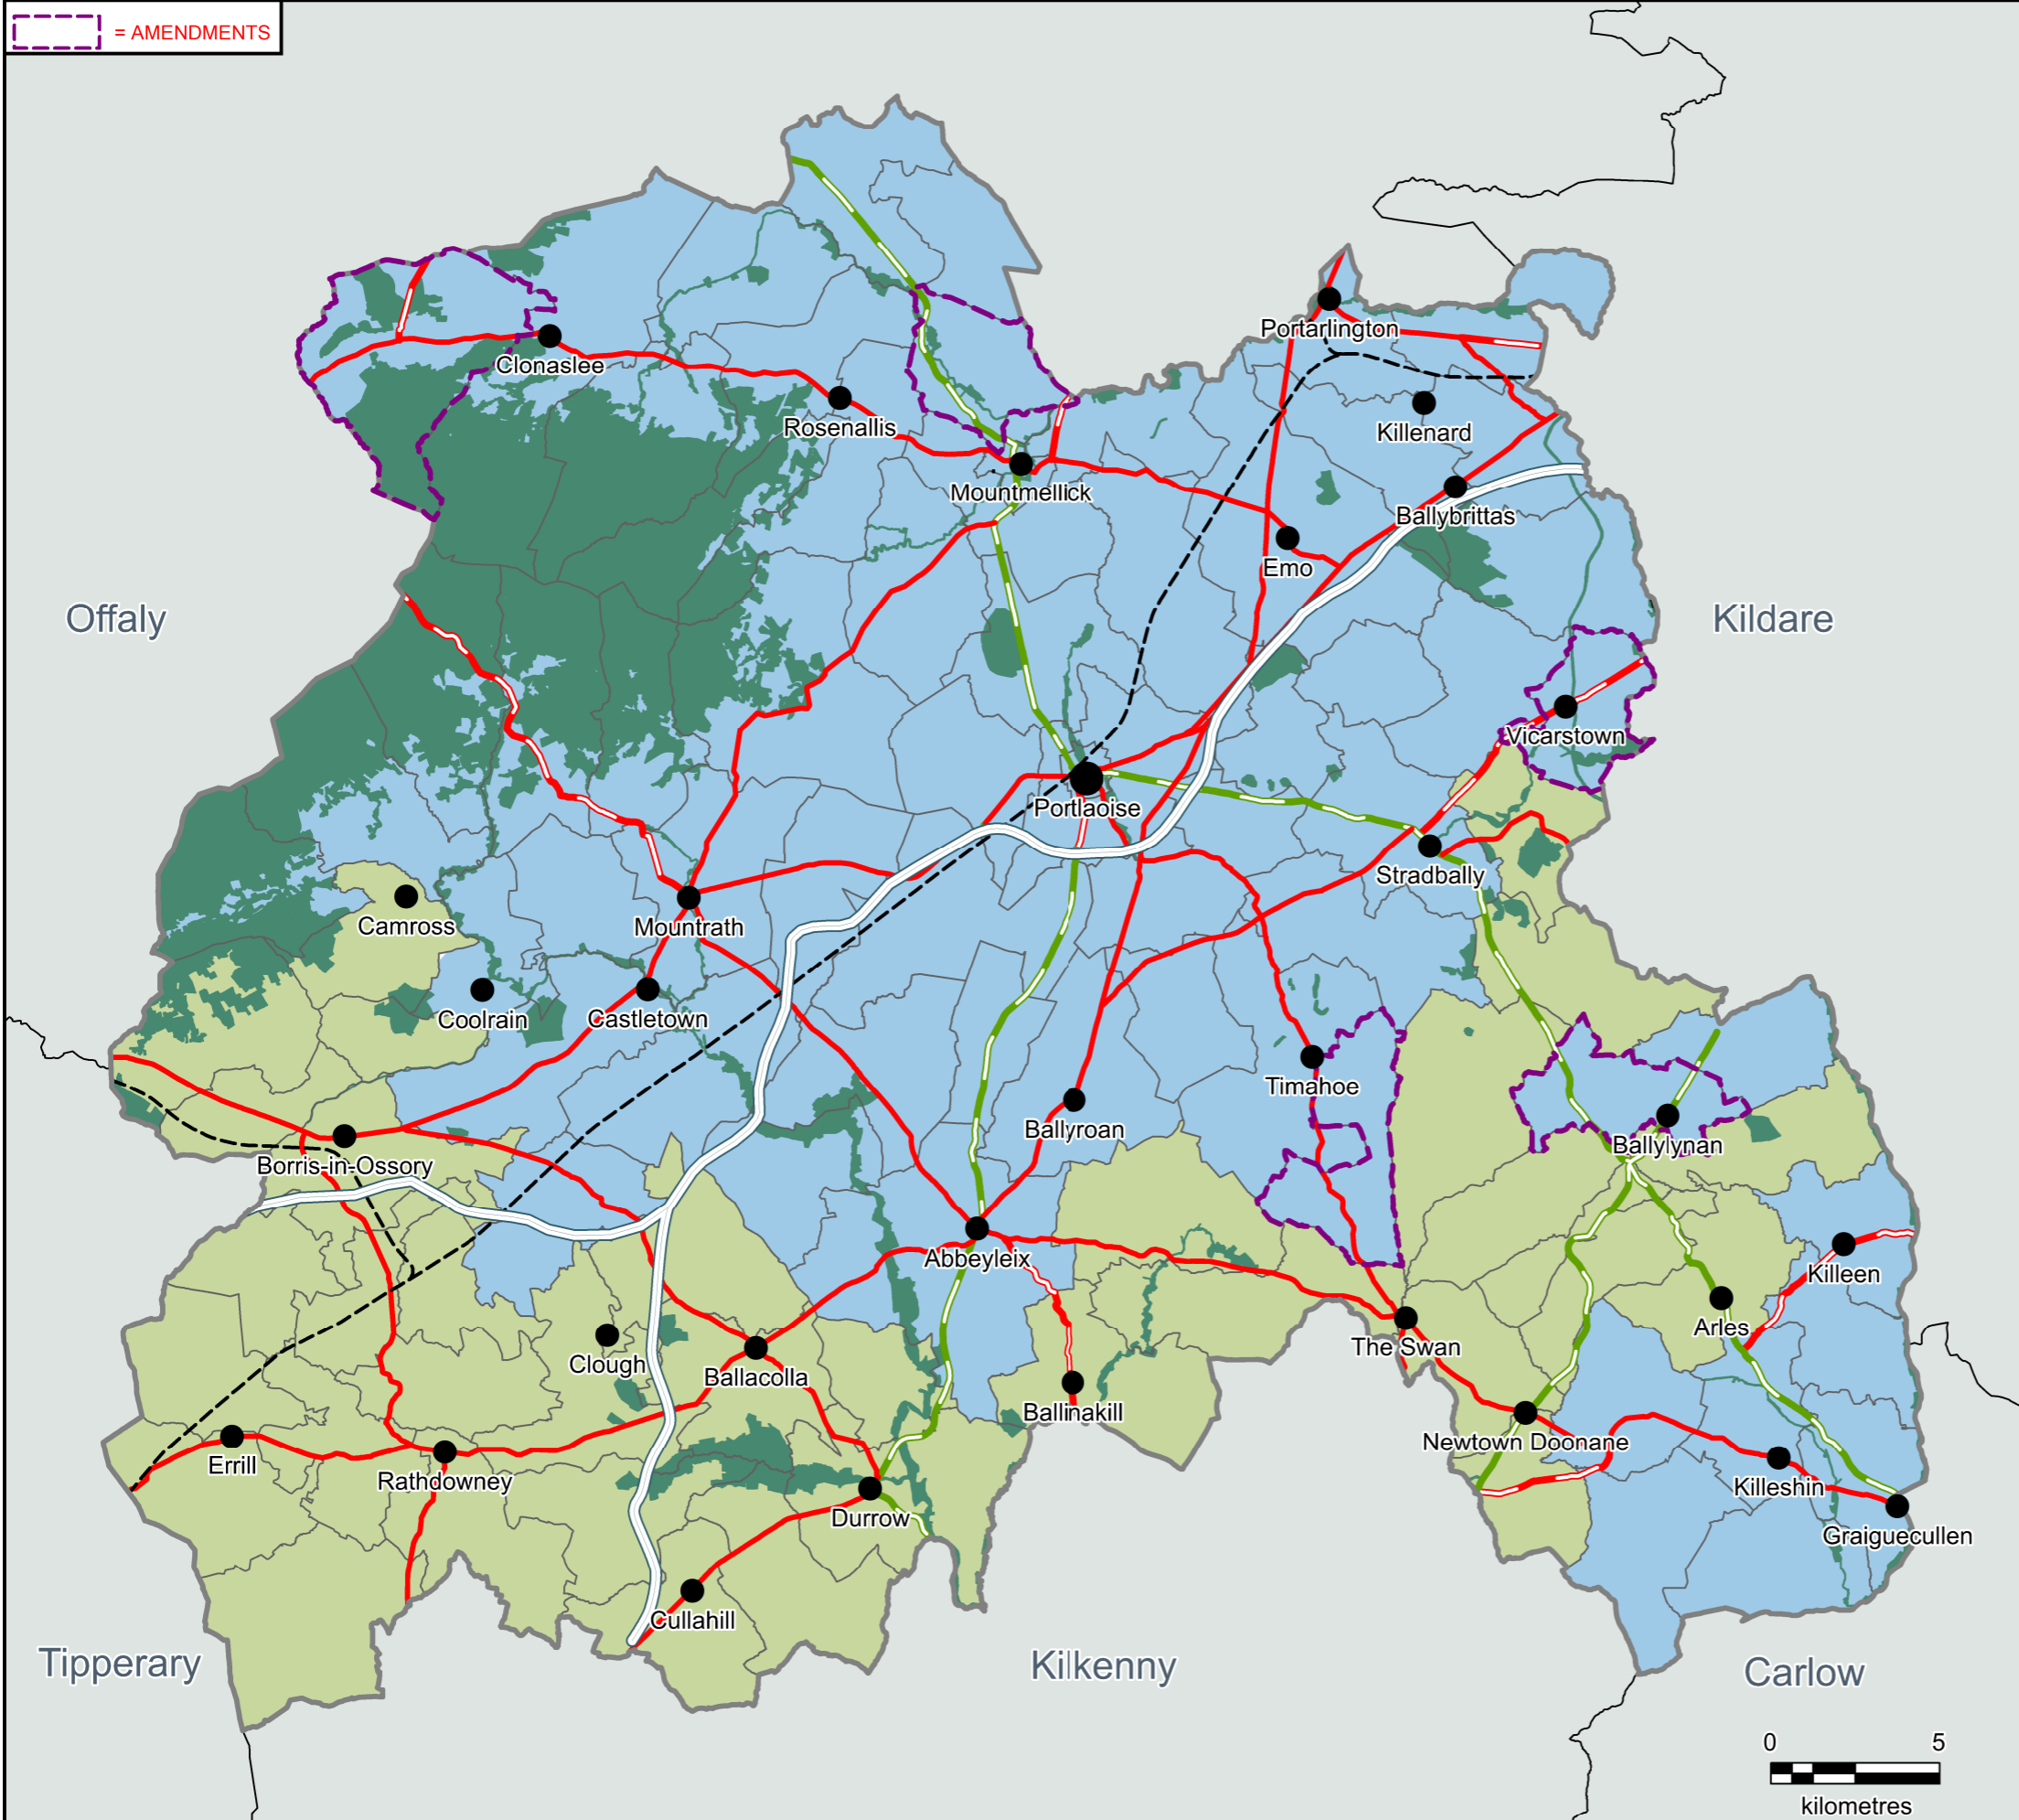

**DRAFT LAOIS COUNTY COUNCIL
COUNTY DEVELOPMENT PLAN
2021-2027**

 = AMENDMENTS

Legend:

- Areas Under Strong Urban Influence
- Structural Weak Areas
- Areas of Sensitivity [Natura 2000 Network]
- Town/Village
- Motorway
- National Secondary Roads
- Strategic Regional Roads
- Regional Roads
- Railway Routes
- County Boundary
- DED Boundaries

**MAP 4.1 - RURAL
AREA DESIGNATIONS**

**LAOIS COUNTY COUNCIL
FORWARD PLANNING SECTION**

Drawn:
Bryan Scully

Checked:
David O'Hara &
Clíodhna Scanlon

Approved:
Angela McEvoy

PRODUCED BY LAOIS COUNTY COUNCIL'S FORWARD PLANNING SECTION
UNDER COPYRIGHT AGREEMENT FROM ORDNANCE SURVEY OF IRELAND.
ALL RIGHTS RESERVED, LICENCE NO. 2021/28/CCMA/LAOISCOUNTYCOUNCIL