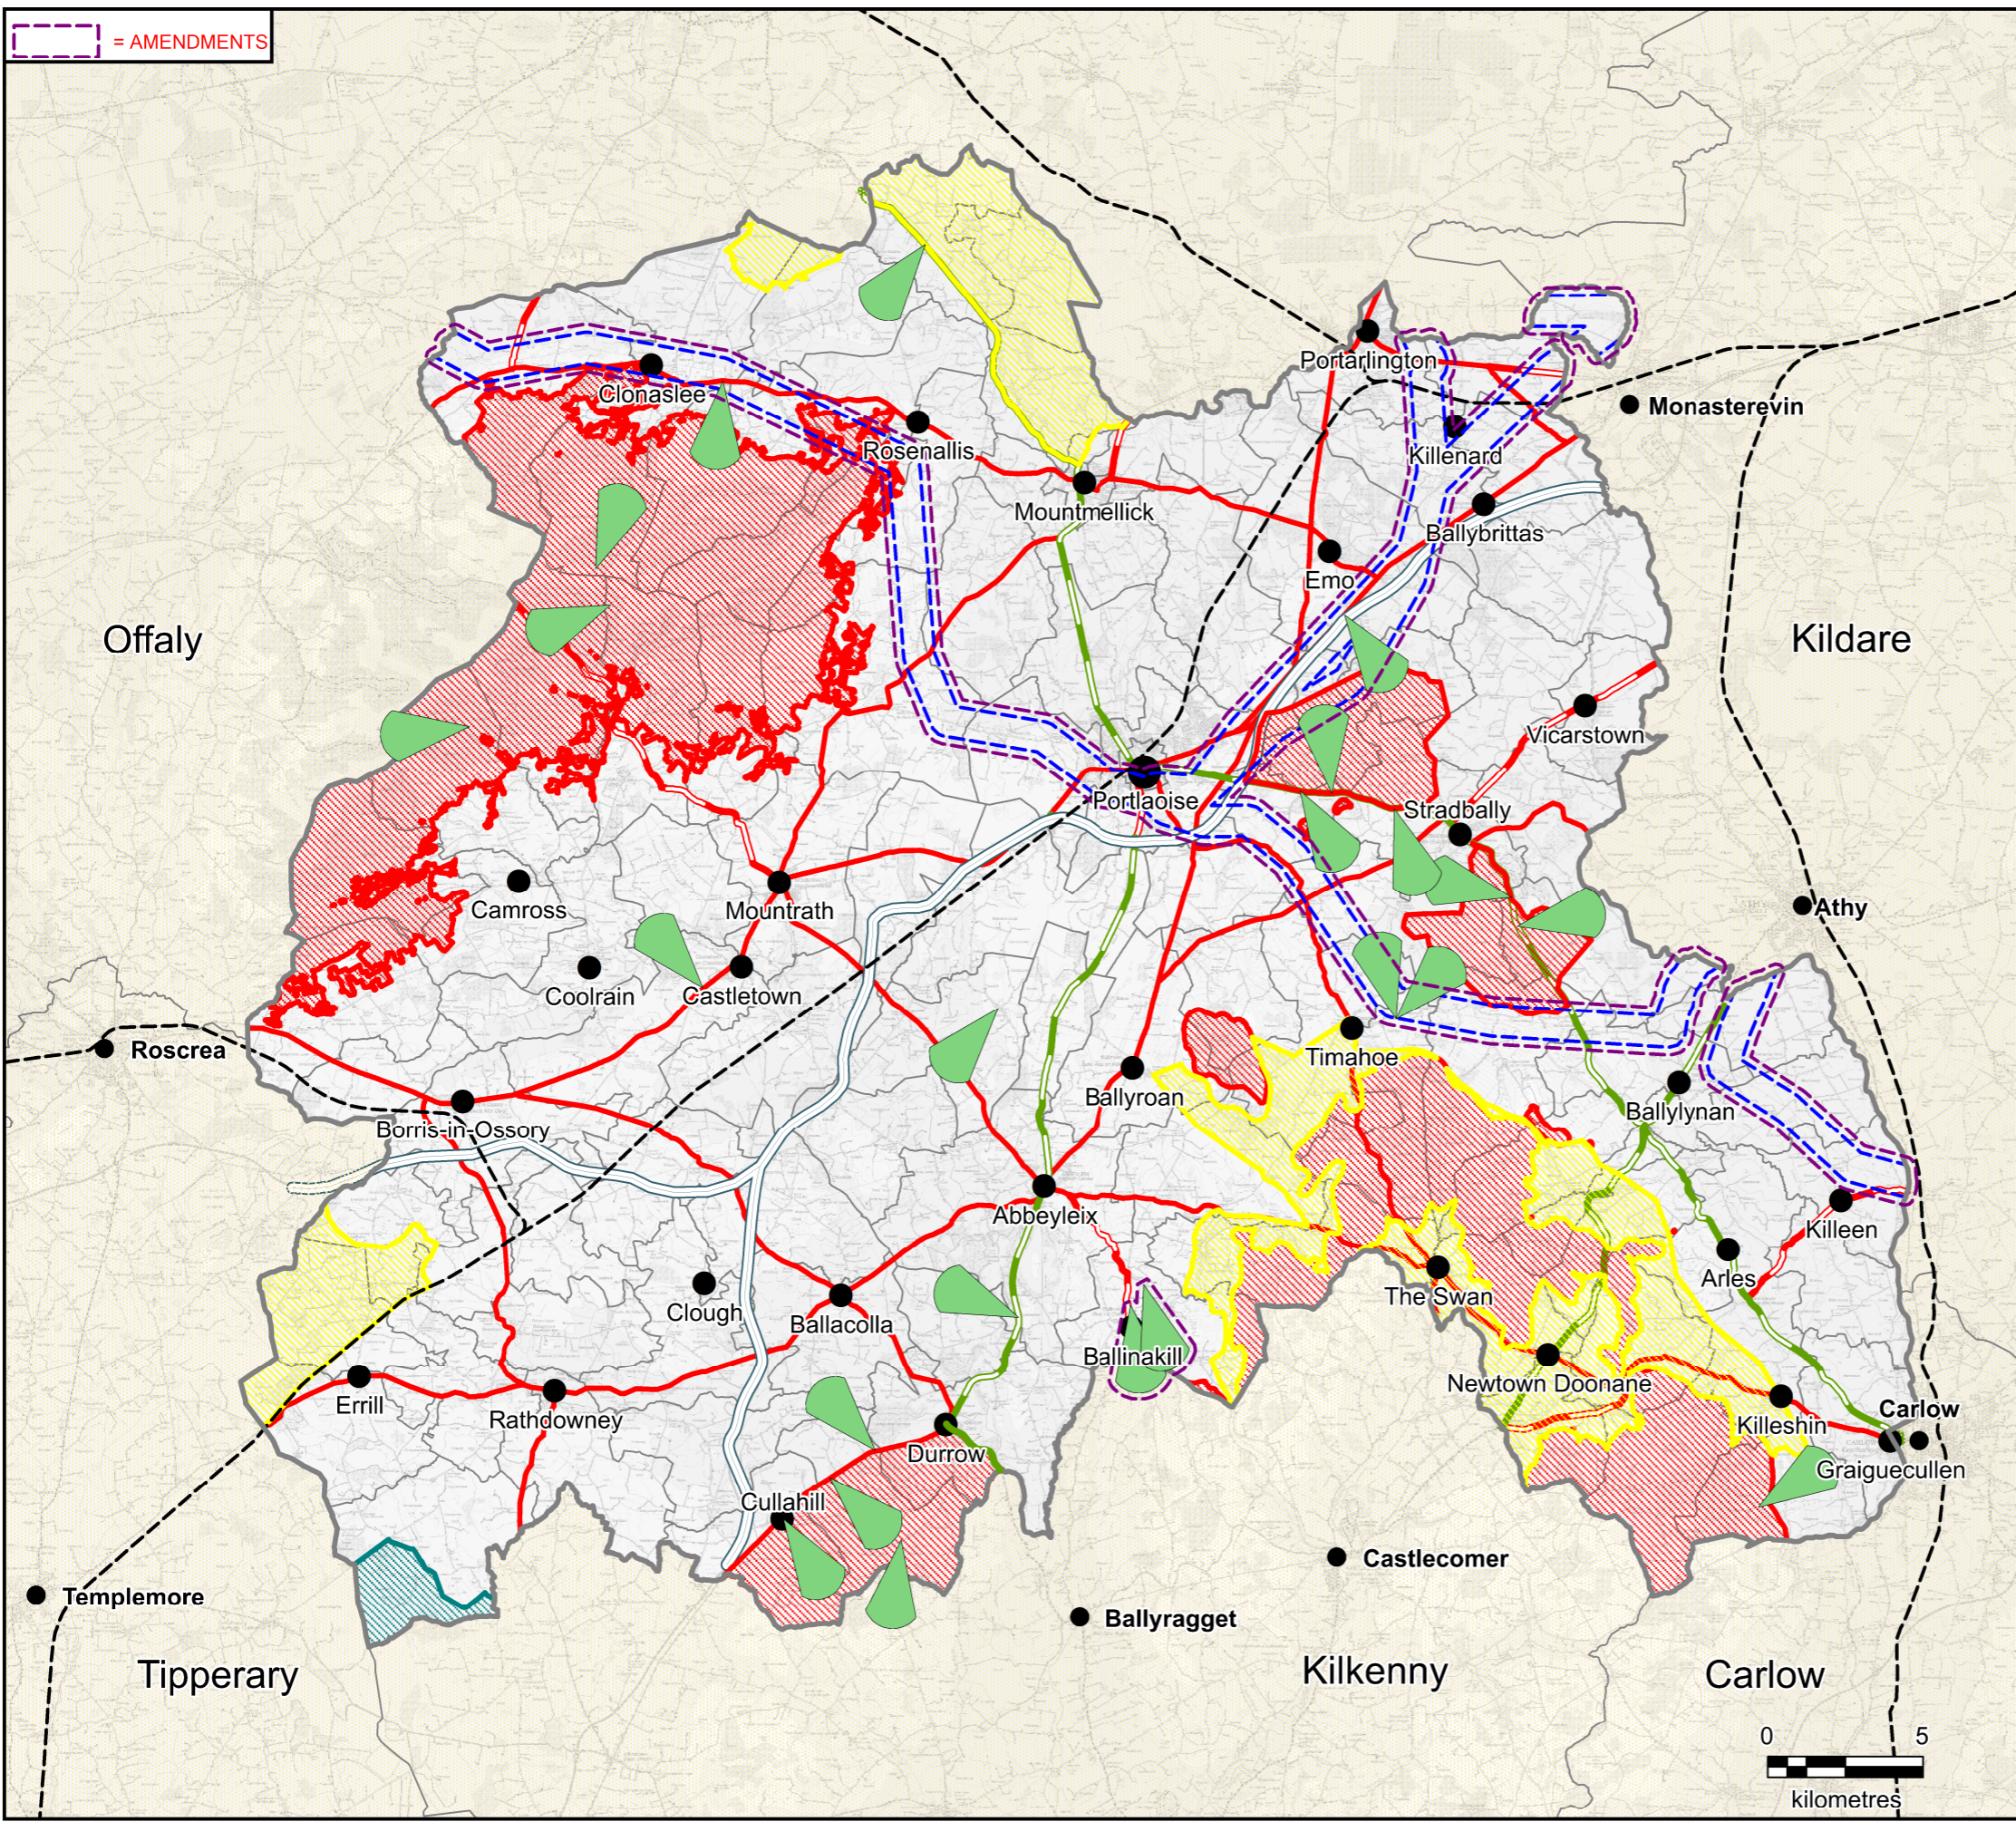

**DRAFT LAOIS COUNTY COUNCIL
COUNTY DEVELOPMENT PLAN
2021-2027**

= AMENDMENTS

Legend:

- Preferred Areas
- Areas Open for Consideration
- Areas Not Open for Consideration
- Town/Village
- Rail
- Scenic views
- Motorway
- National Secondary Roads
- Strategic Regional Roads
- Regional Roads
- County Boundary
- DED Boundaries
- 110KV Power Line [500m Buffer]

**MAP 3.2 -
WIND ENERGY**

**LAOIS COUNTY COUNCIL
FORWARD PLANNING SECTION**

Drawn: Bryan Scully	Checked: David O'Hara & Clíodhna Scanlon	Approved: Angela McEvoy
------------------------	--	----------------------------