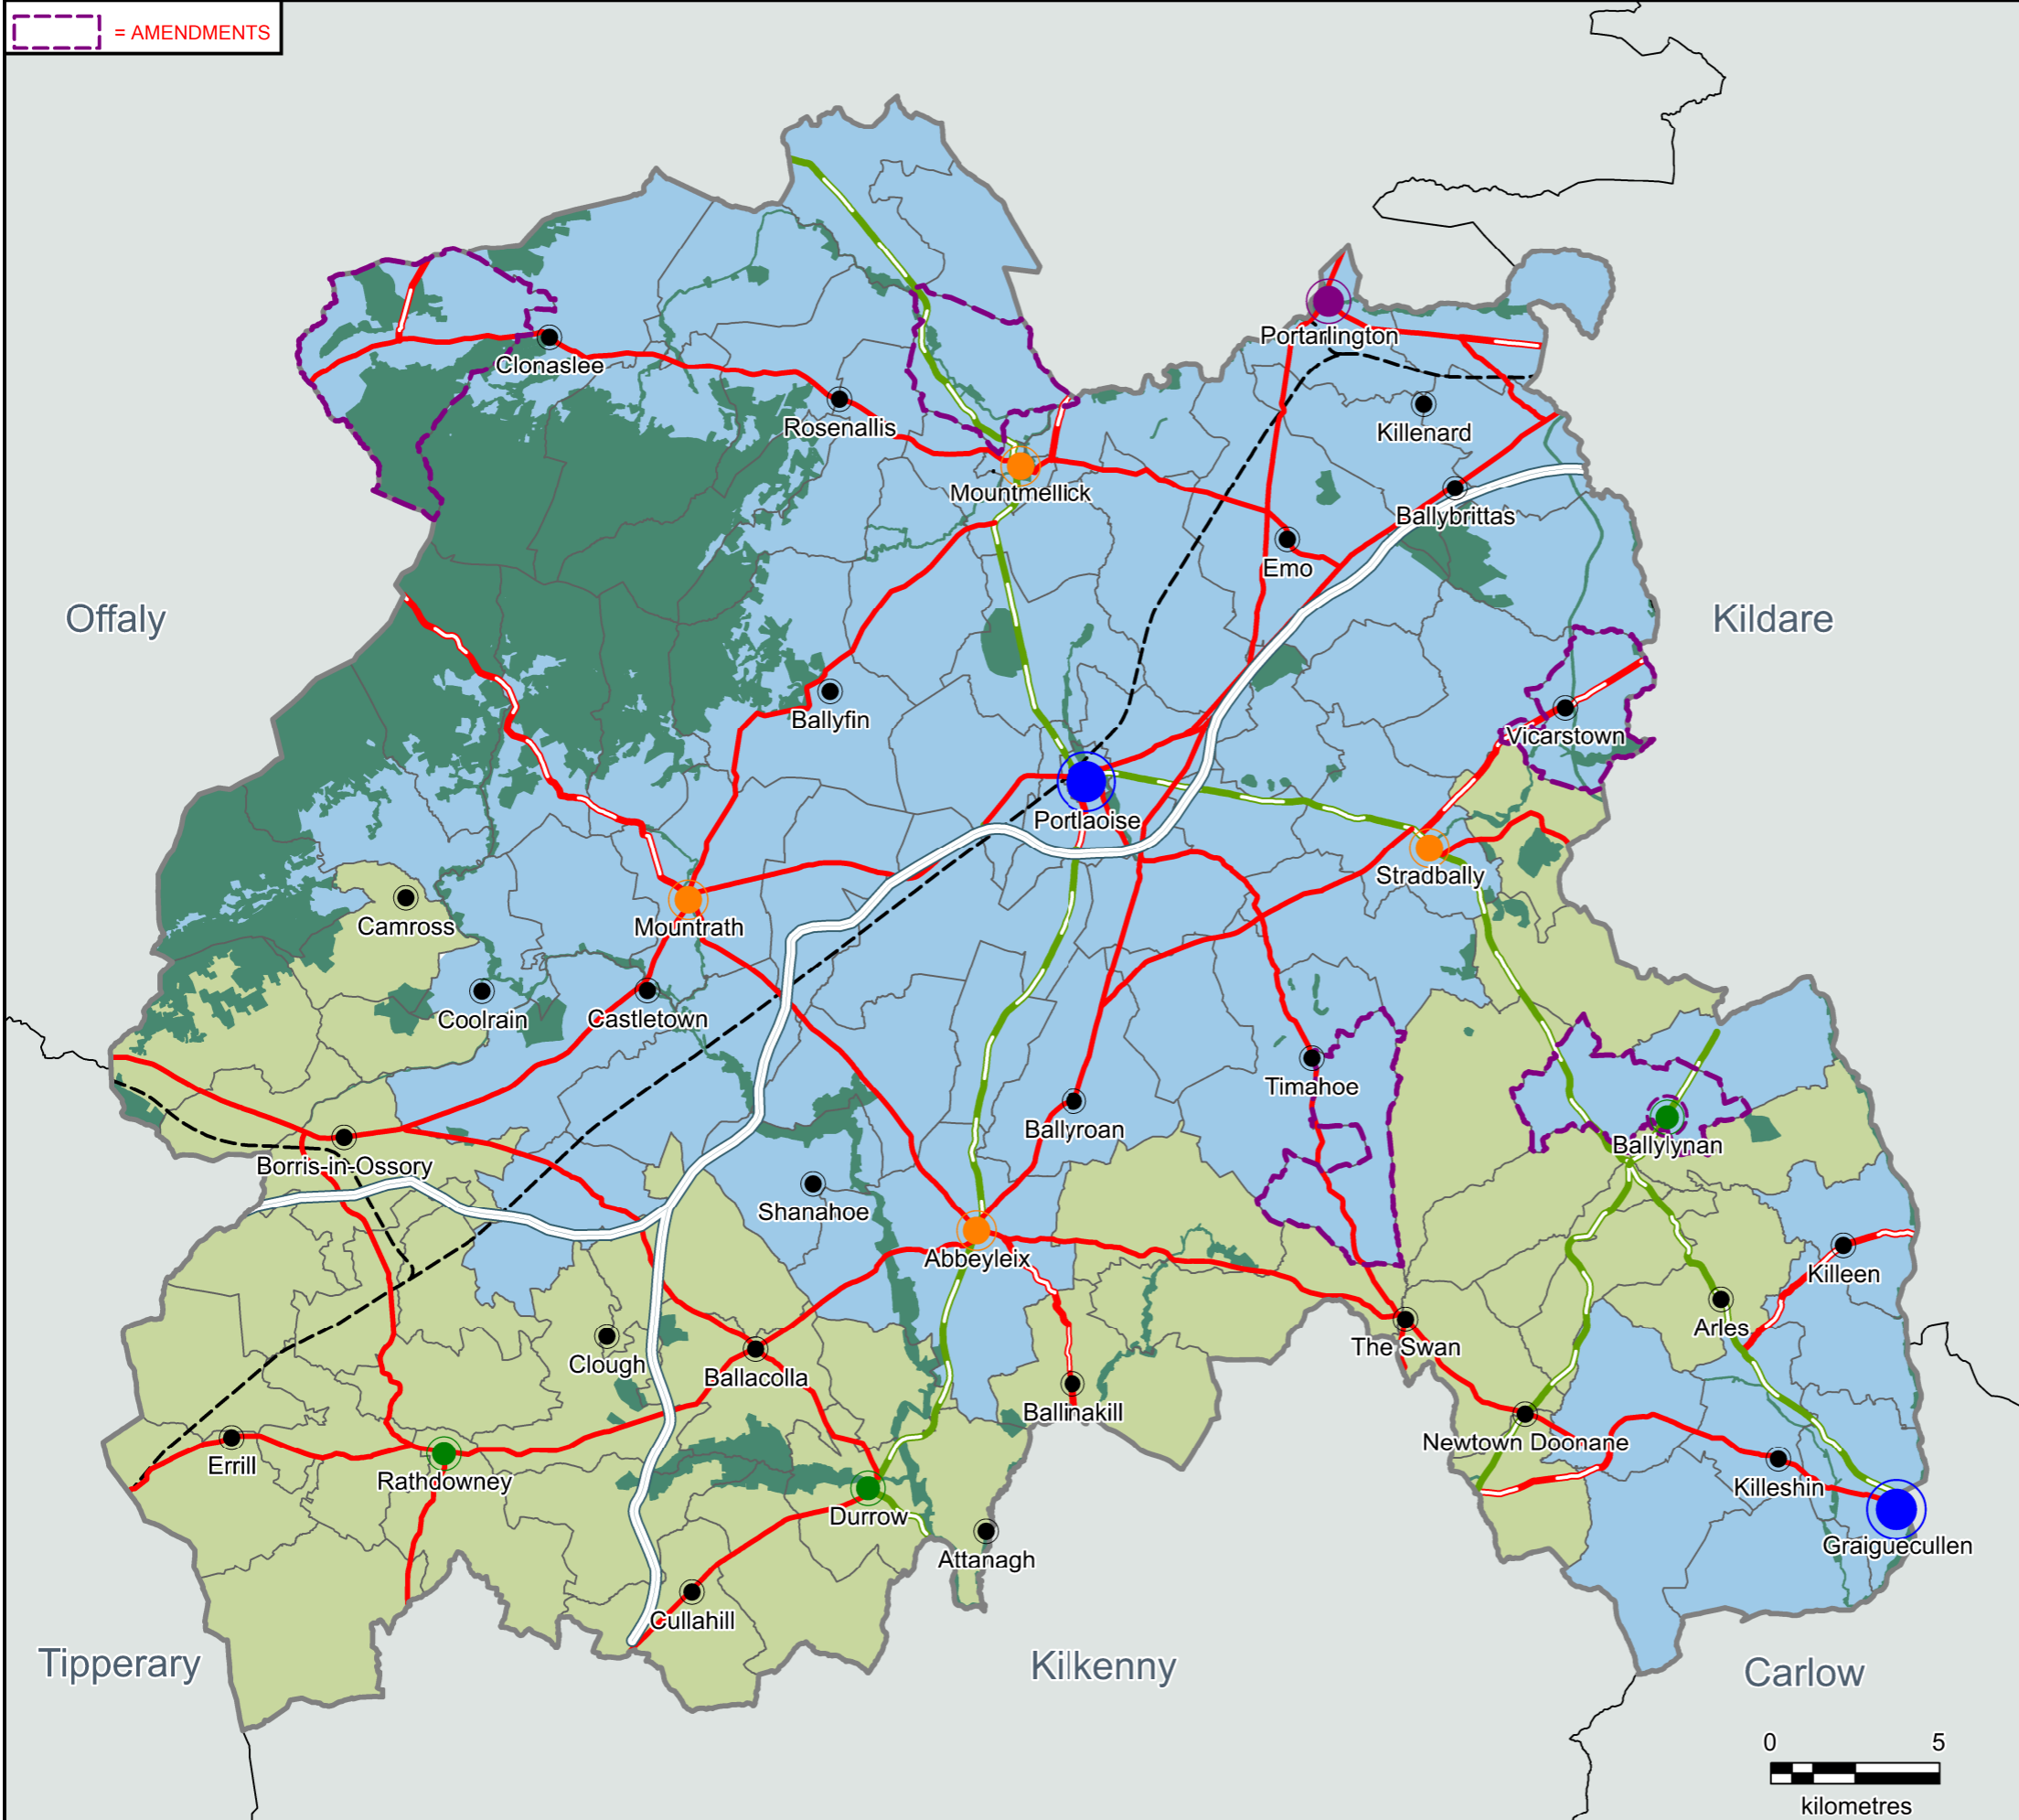

**DRAFT LAOIS COUNTY COUNCIL  
COUNTY DEVELOPMENT PLAN  
2021-2027**

  = AMENDMENTS

**Legend:**

- Key Town
- Self Sustaining Growth Town
- Self Sustaining Town
- Town
- Village
- Areas Under Strong Urban Influence
- Structural Weak Areas
- Areas of Sensitivity [Natura 2000 Network]
- Motorway
- National Secondary Roads
- Strategic Regional Roads
- Regional Roads
- Railway Routes
- County Boundary
- DED Boundaries

**MAP 2.2 -  
CORE STRATEGY MAP**

**LAOIS COUNTY COUNCIL  
FORWARD PLANNING SECTION**

Drawn: Bryan Scully	Checked: David O'Hara & Clíodhna Scanlon	Approved: Angela McEvoy
------------------------	--	----------------------------