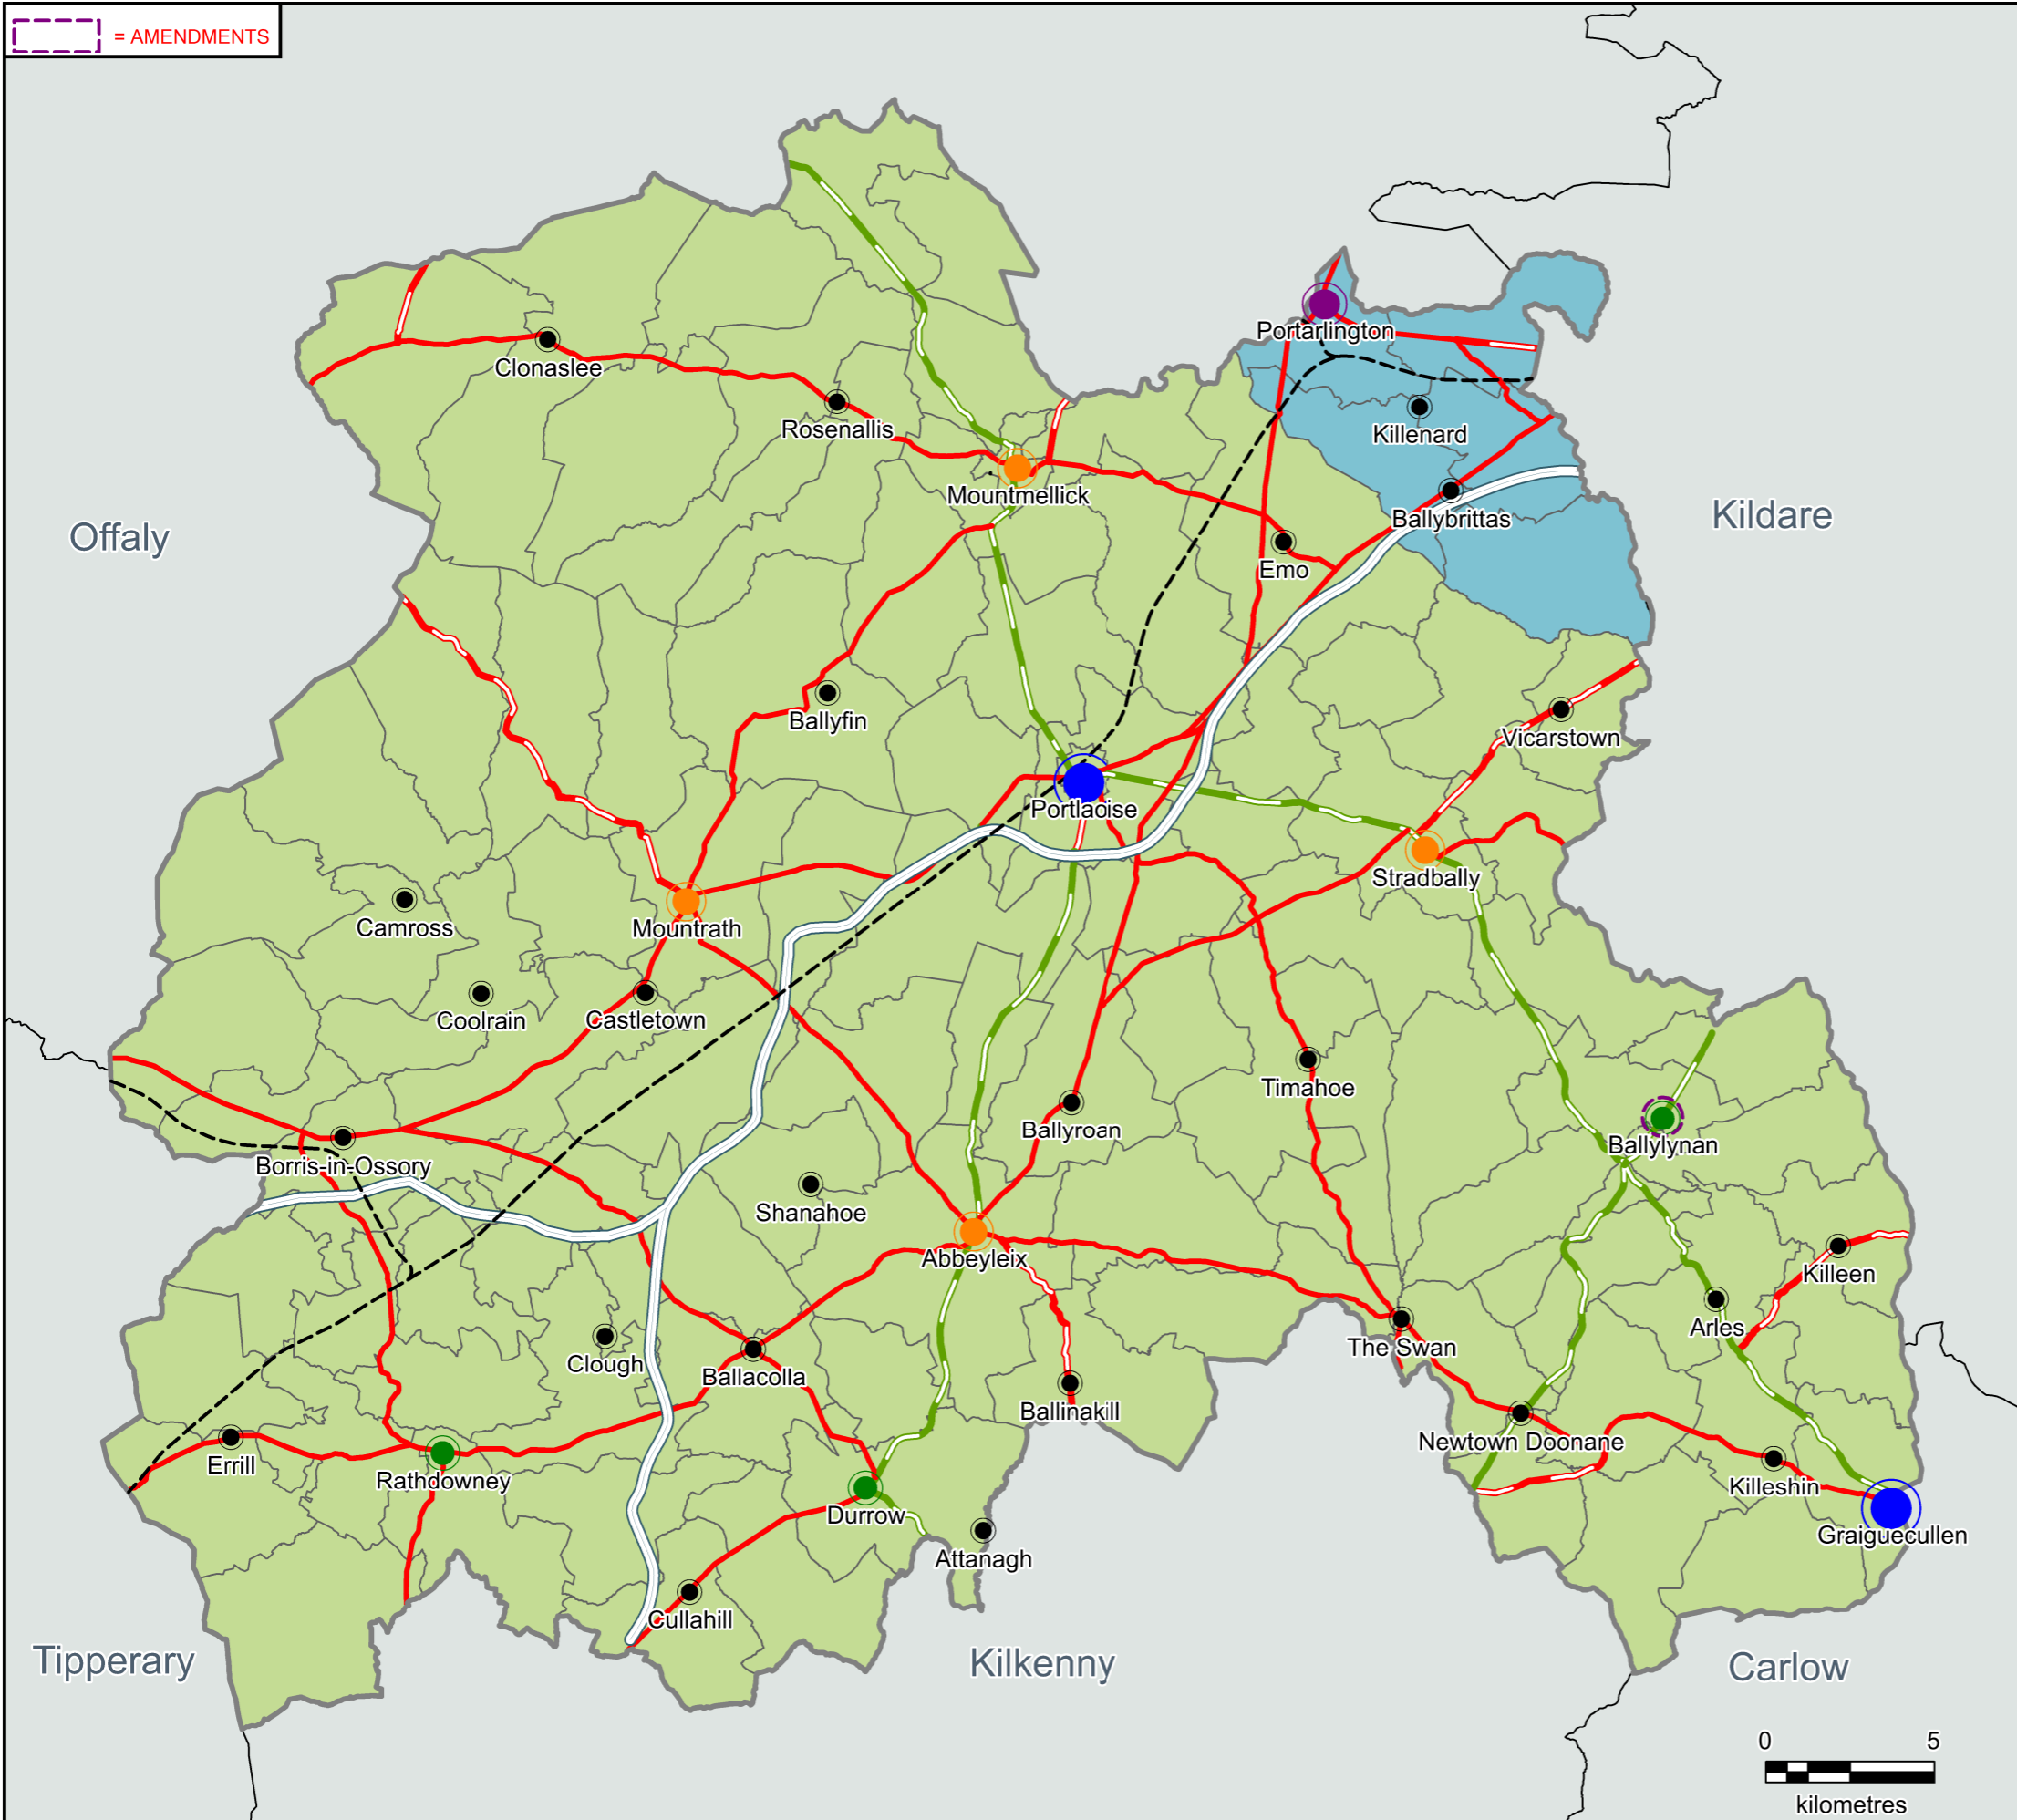

**DRAFT LAOIS COUNTY COUNCIL
COUNTY DEVELOPMENT PLAN
2021-2027**

= AMENDMENTS

Legend:

- Key Town
- Self Sustaining Growth Town
- Self Sustaining Town
- Town
- Village
- Core Region
- Gateway Region
- Motorway
- National Secondary Roads
- Strategic Regional Roads
- Regional Roads
- Railway Routes
- County Boundary
- DED Boundaries

**MAP 2.1 - CORE &
GATEWAY REGION MAP**

**LAOIS COUNTY COUNCIL
FORWARD PLANNING SECTION**

Drawn: Bryan Scully	Checked: David O'Hara & Clíodhna Scanlon	Approved: Angela McEvoy
------------------------	--	----------------------------