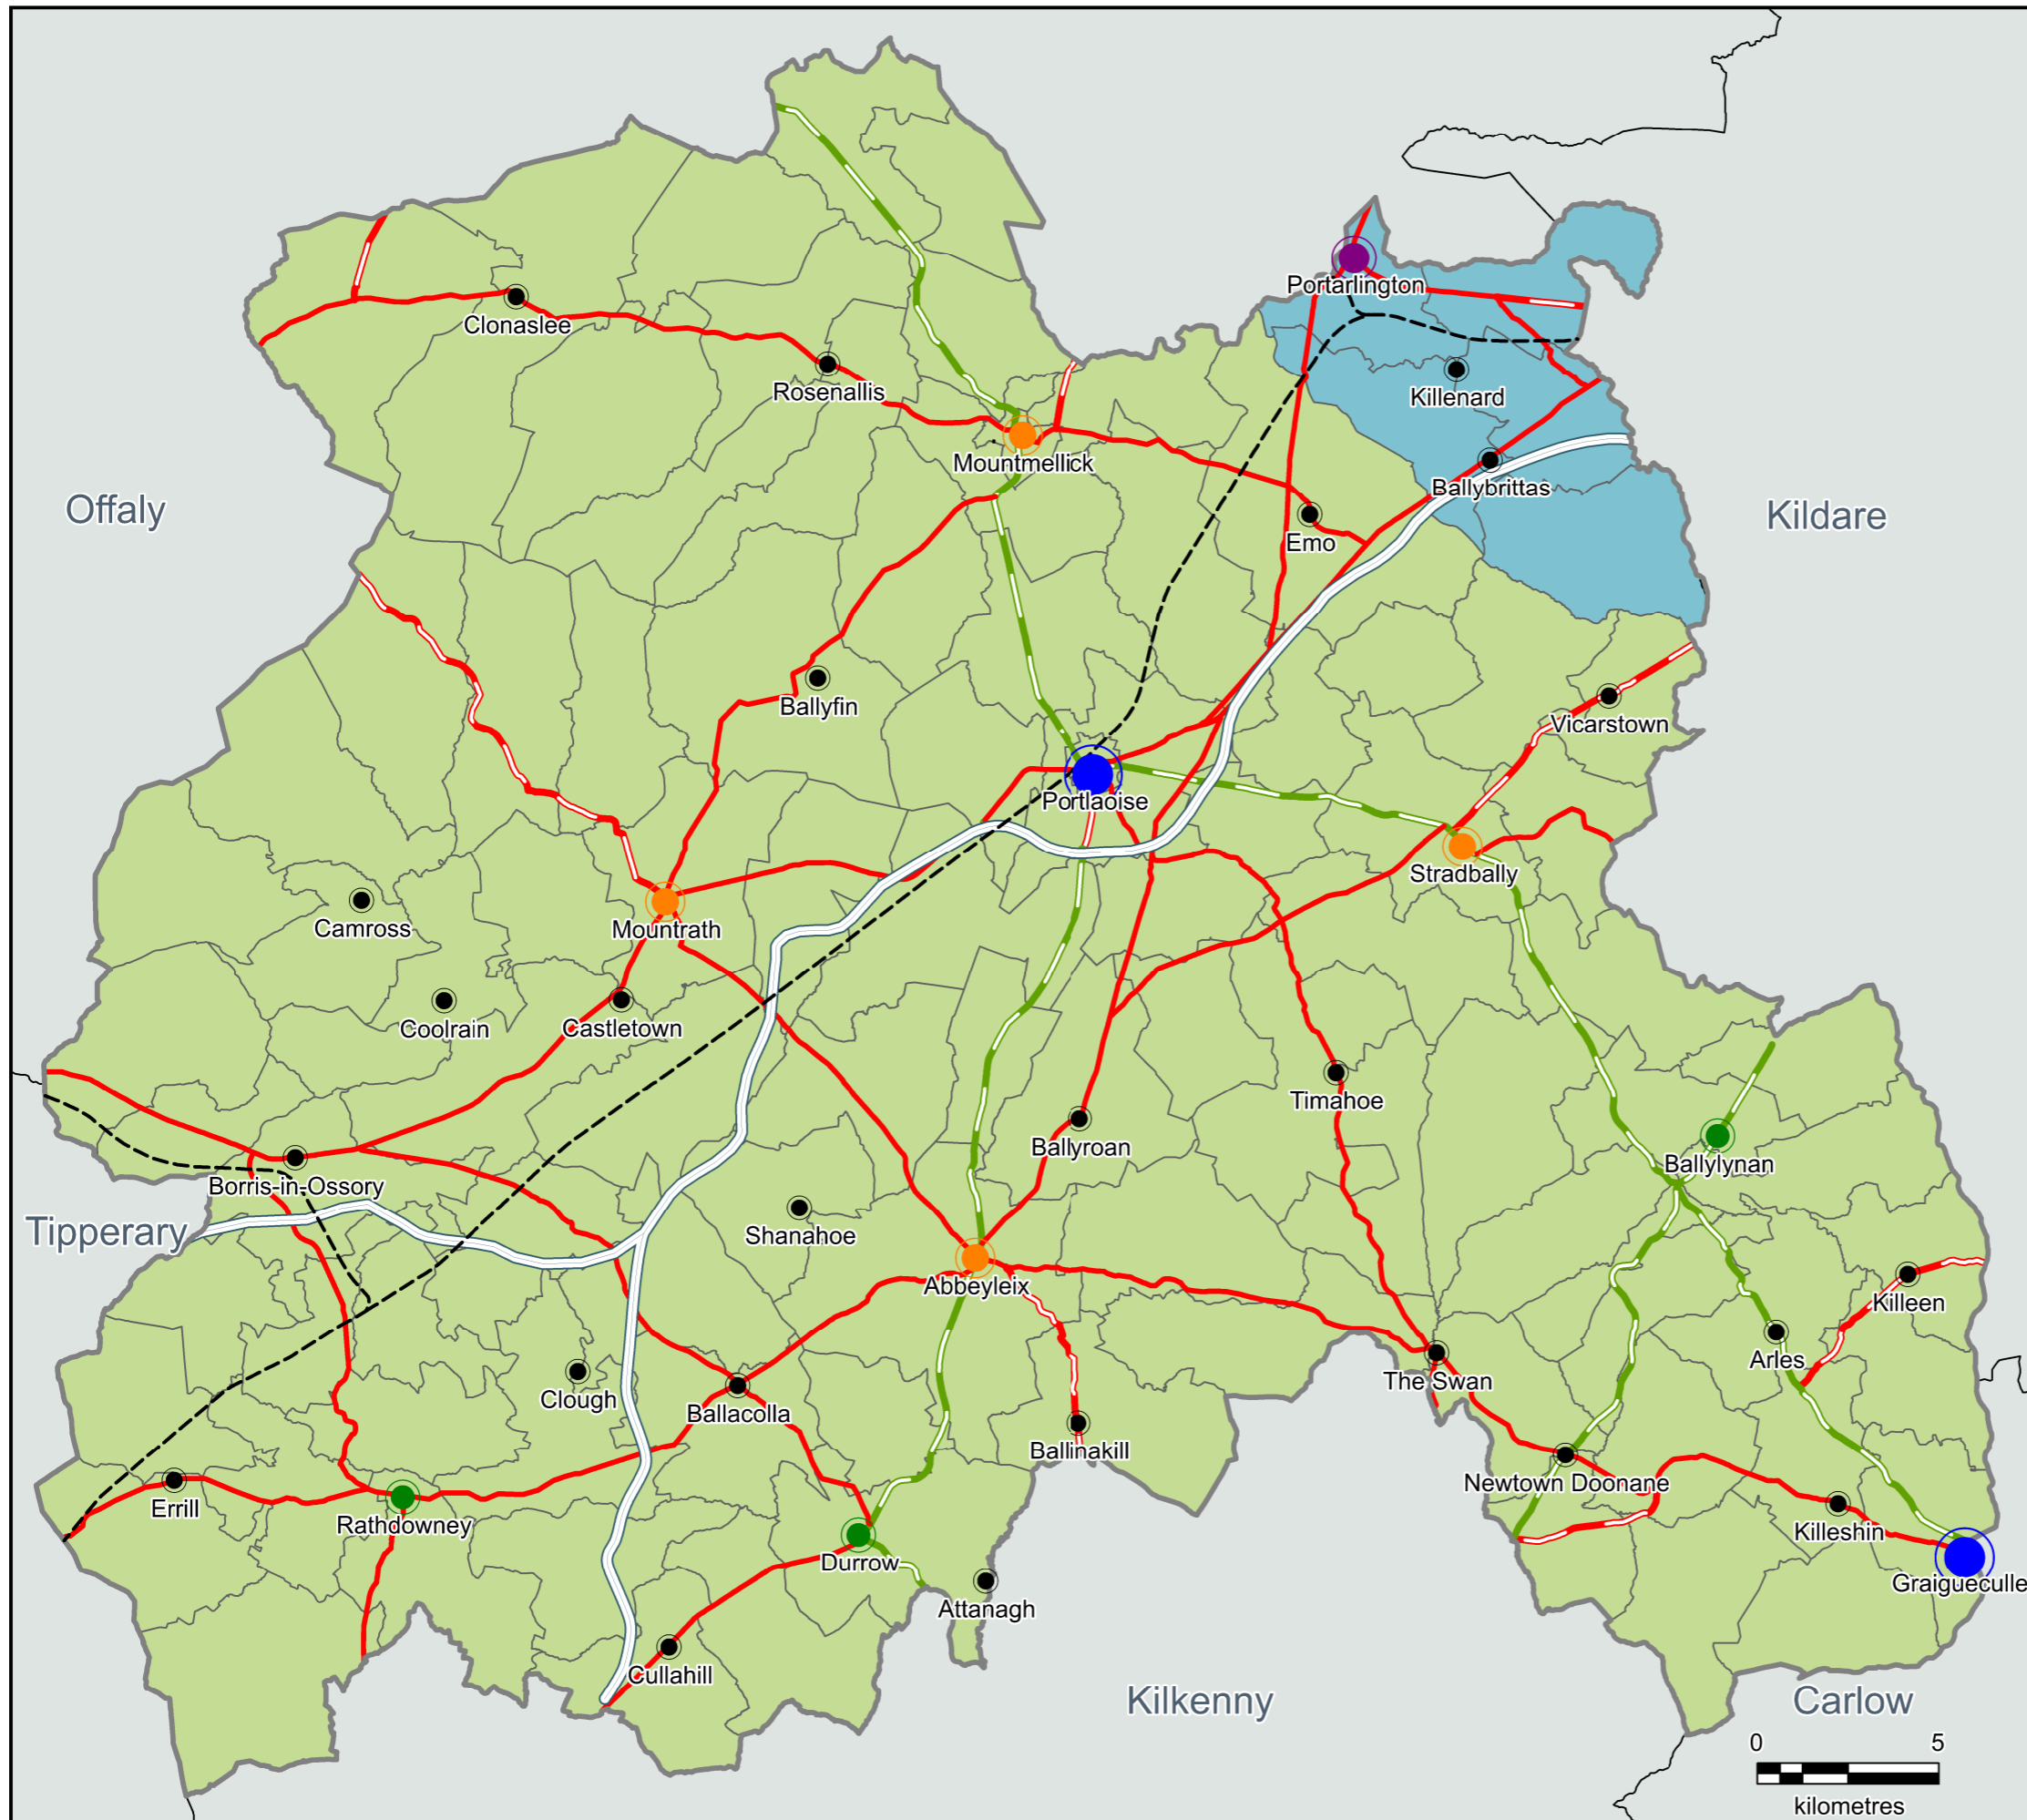

ADOPTED 25/01/2022
 LAOIS COUNTY COUNCIL
 COUNTY DEVELOPMENT PLAN
 2021-2027

Legend:

- Key Town
- Self-Sustaining Growth Town
- Self-Sustaining Town
- Town
- Village
- Core Region
- Gateway Region
- Motorway
- National Secondary Roads
- Strategic Regional Roads
- Regional Roads
- Railway Routes
- County Boundary
- DED Boundaries

MAP 2.1 - CORE & GATEWAY REGION MAP

**LAOIS COUNTY COUNCIL
 FORWARD PLANNING SECTION**

Drawn:
 Bryan Scully

Checked:
 David O'Hara &
 Nathan Smith

Approved:
 Angela McEvoy