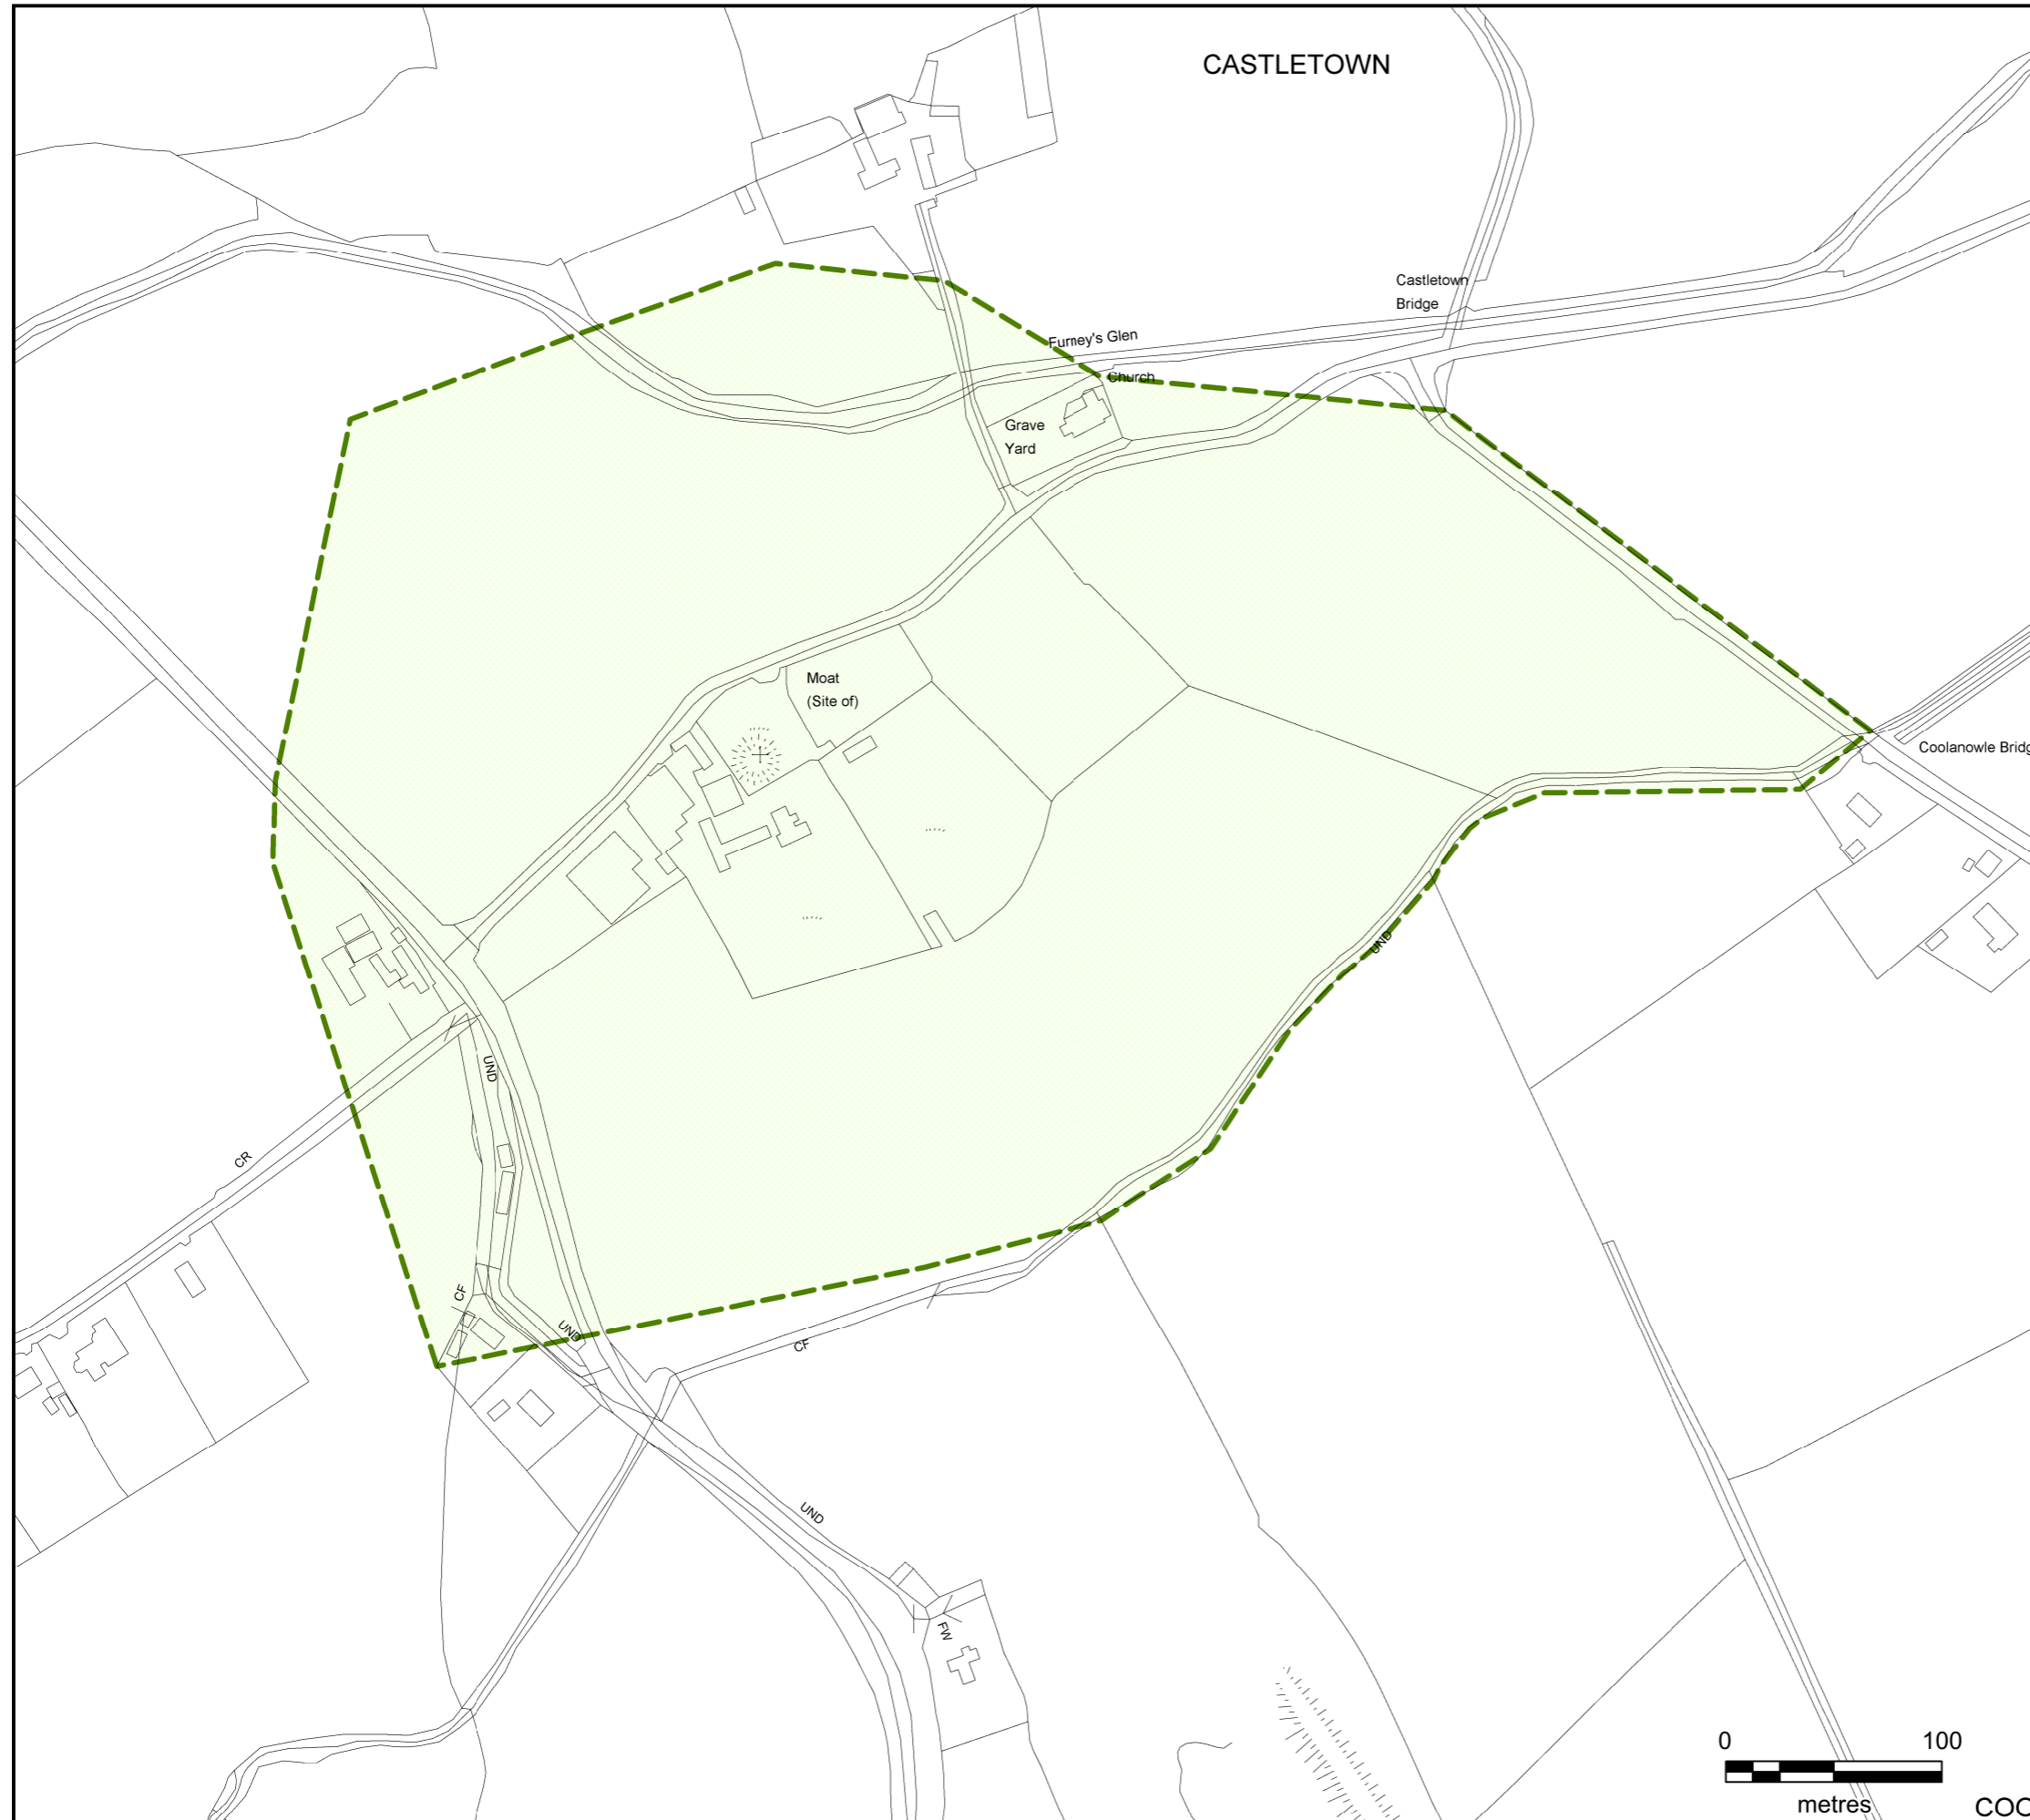

ADOPTED 25/01/2022
 LAOIS COUNTY COUNCIL
 COUNTY DEVELOPMENT PLAN
 2021-2027

Legend:

 Archaeological Significance Zone

KEY PLAN - NTS

**MAP 12.4 -
 CASTLETOWN
 ARCHAEOLOGICAL
 SIGNIFICANCE ZONE**

**LAOIS COUNTY COUNCIL
 FORWARD PLANNING SECTION**