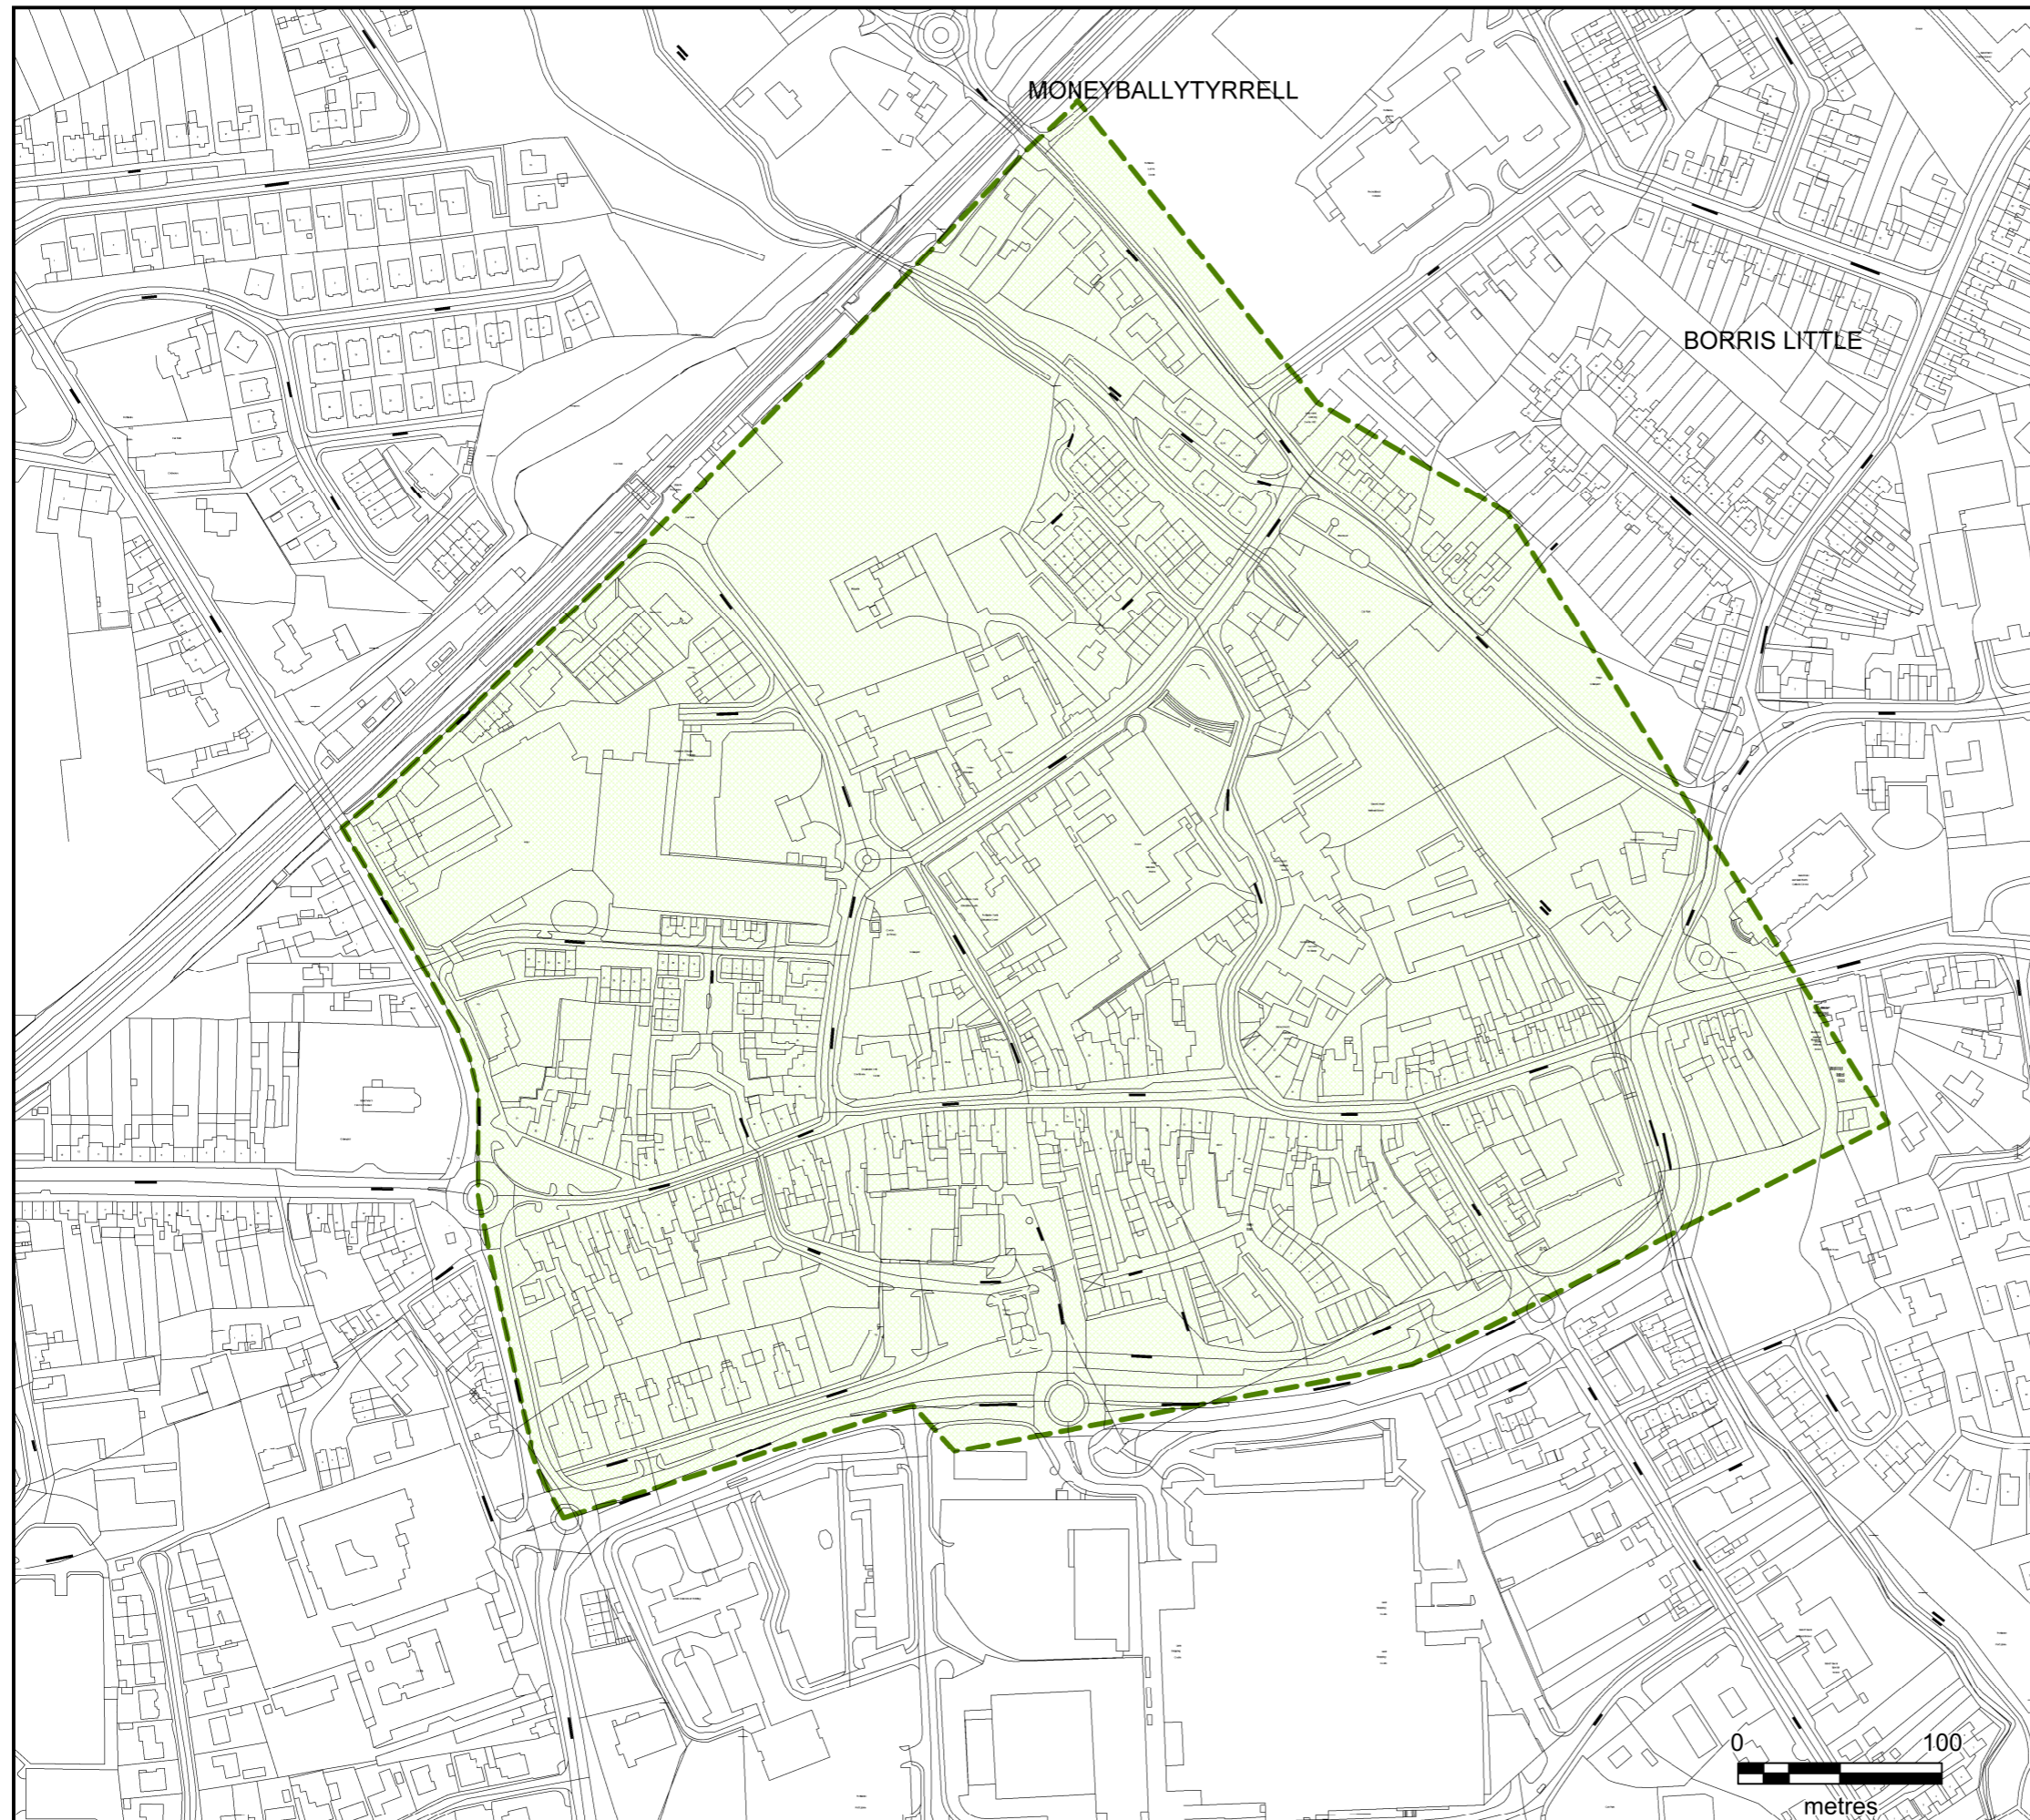

ADOPTED 25/01/2022
LAOIS COUNTY COUNCIL
COUNTY DEVELOPMENT PLAN
2021-2027

Legend:

 Archaeological Significance Zone

KEY PLAN - NTS

MAP 12.1 -
PORTLAOISE
ARCHAEOLOGICAL
SIGNIFICANCE ZONE

LAOIS COUNTY COUNCIL
FORWARD PLANNING SECTION