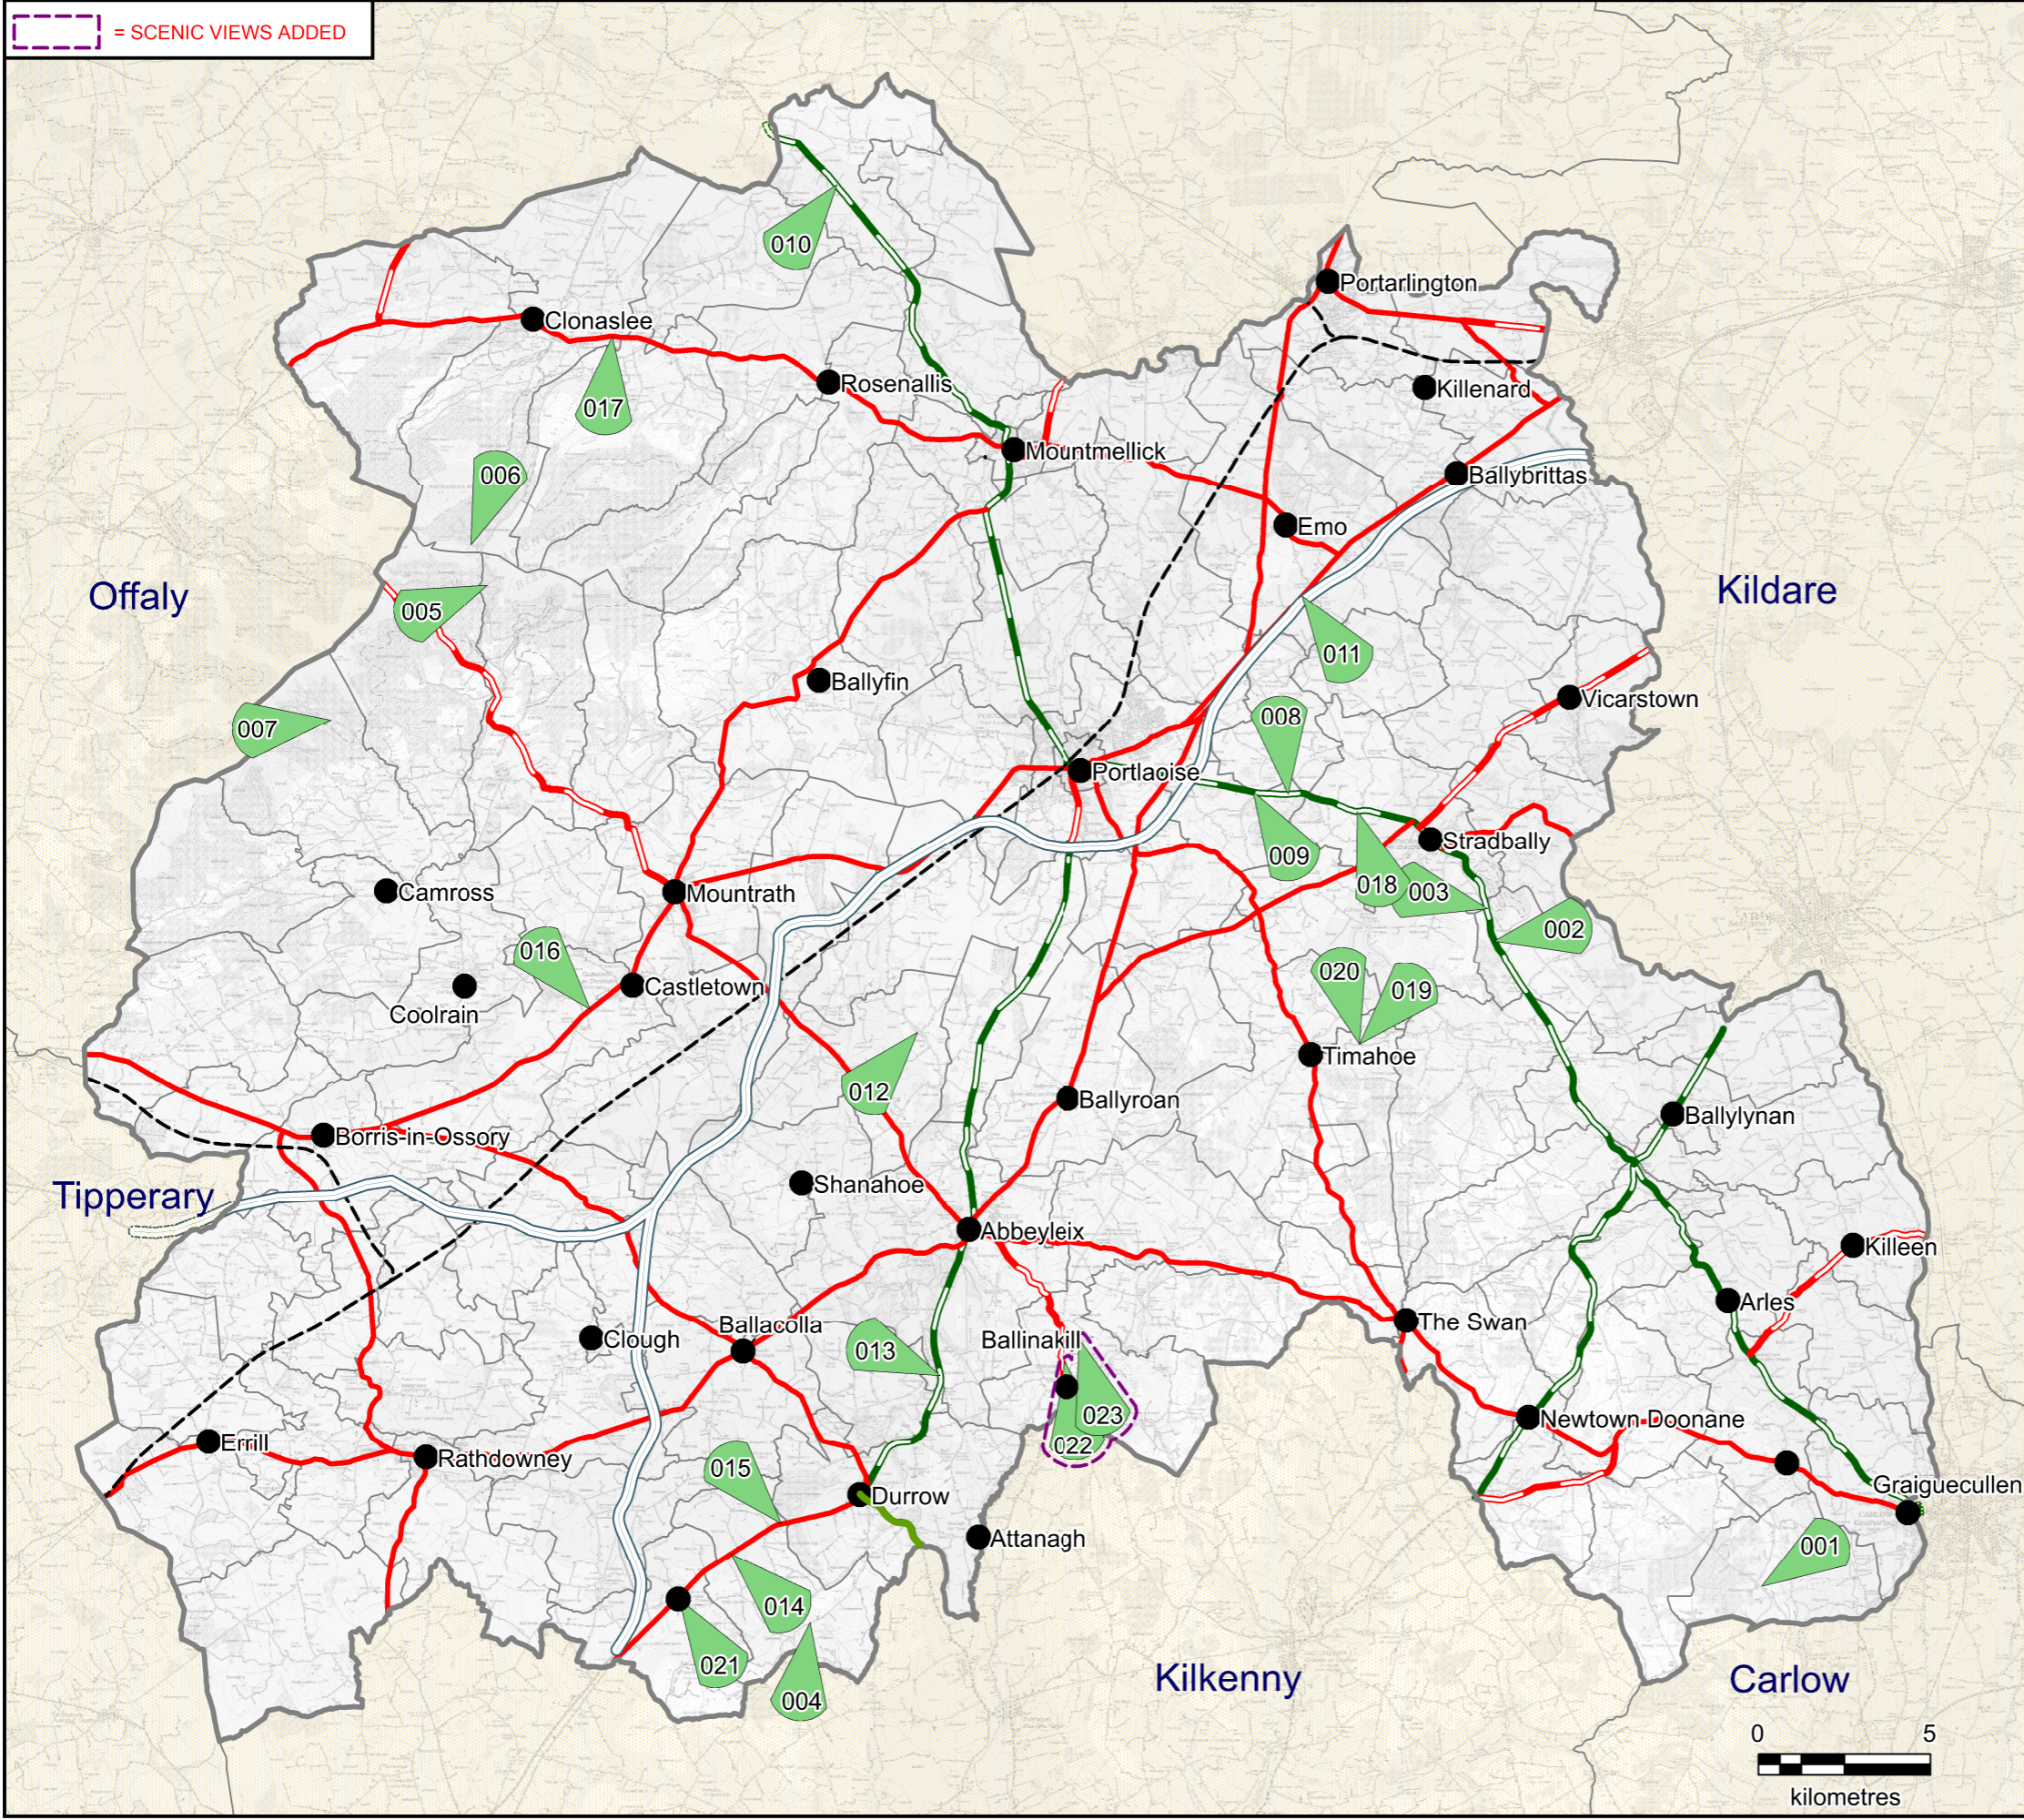

 = SCENIC VIEWS ADDED

- Legend:**
-  Scenic views [*** Map Reference No.]
 -  Town/Village
 -  Motorway
 -  National Secondary Roads
 -  Strategic Regional Roads
 -  Regional Roads
 -  Railway Routes
 -  County Boundary
 -  DED Boundaries

MAP 11.8 - VIEWS AND PROSPECTS

**LAOIS COUNTY COUNCIL
FORWARD PLANNING SECTION**

| | | |
|------------------------|--|----------------------------|
| Drawn: Bryan Scully | Checked: David O'Hara & Clíodhna Scanlon | Approved: Angela McEvoy |
|------------------------|--|----------------------------|