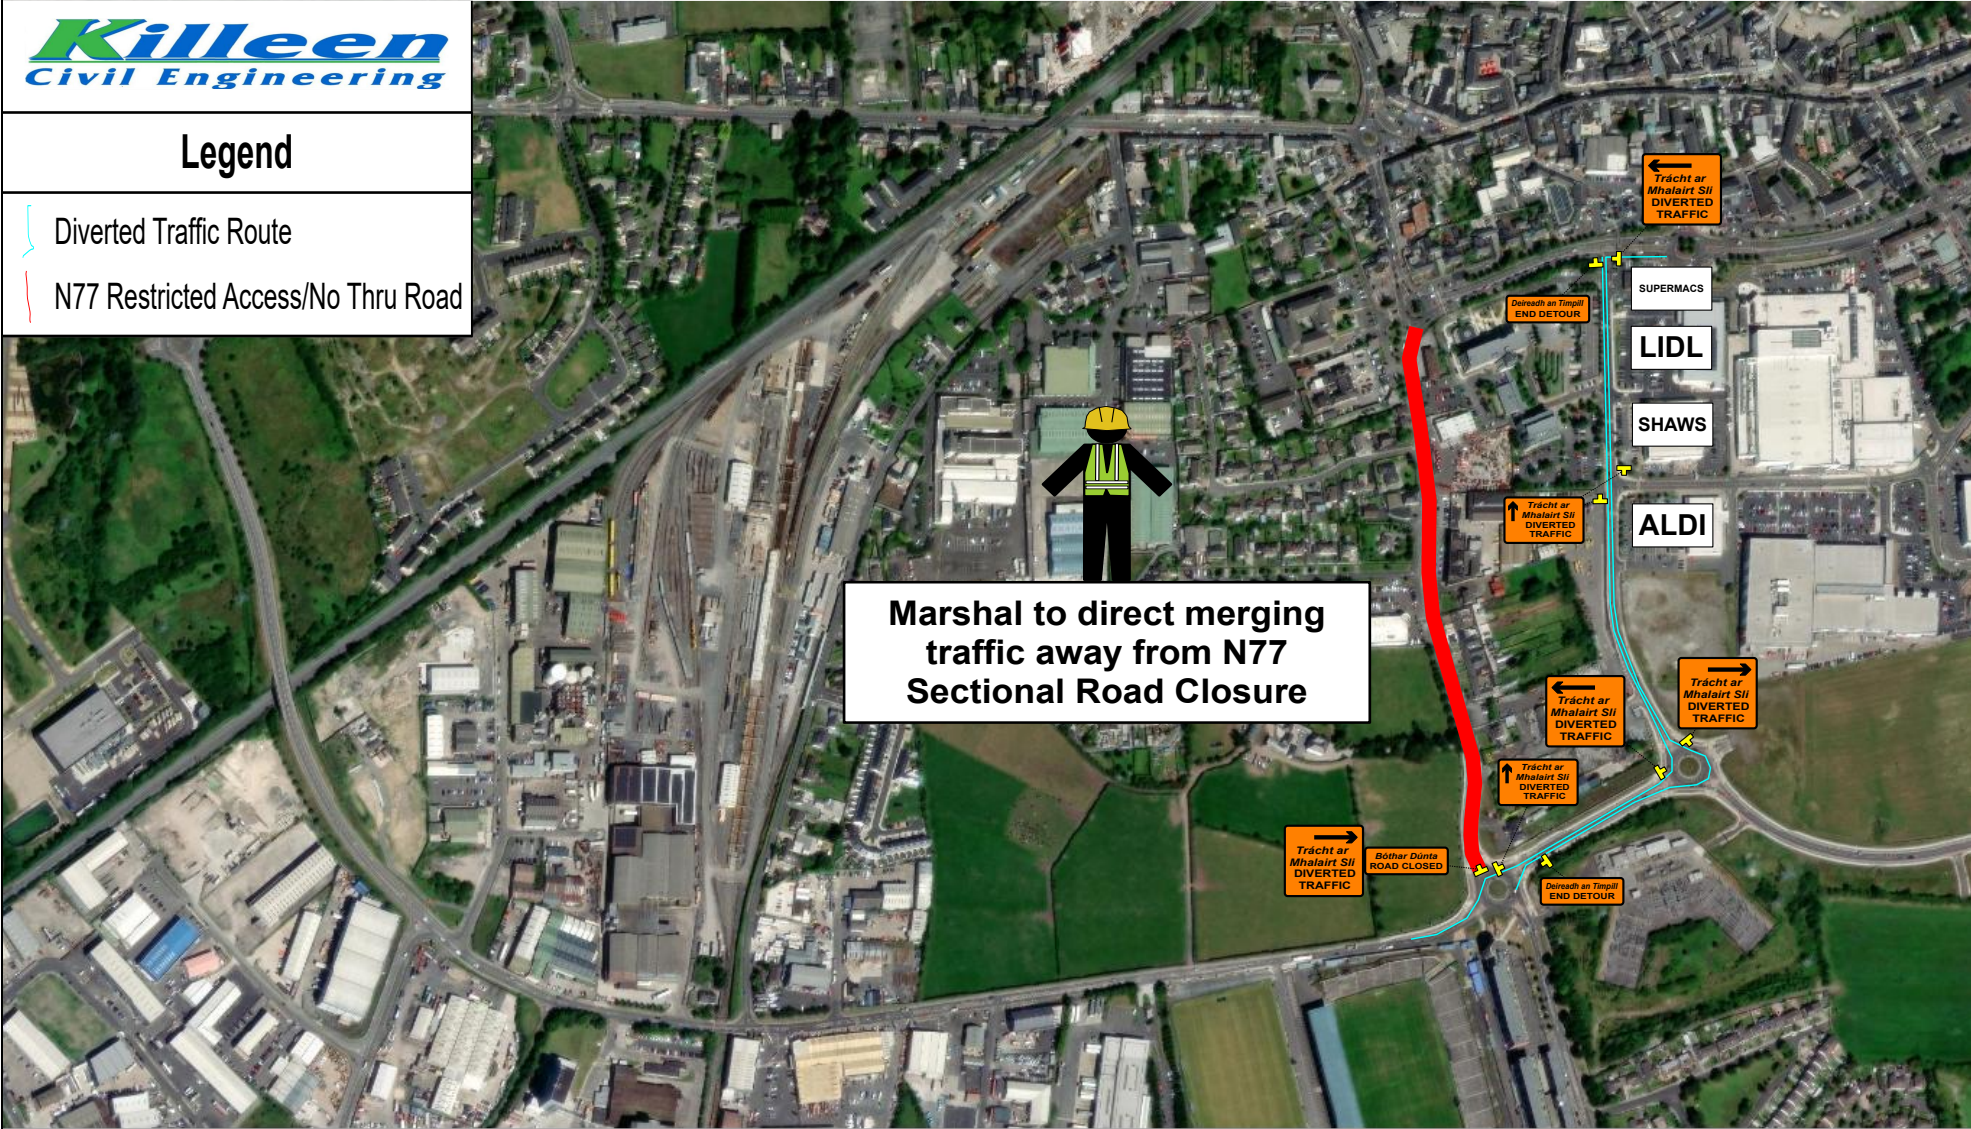

Legend

- Diverted Traffic Route
- N77 Restricted Access/No Thru Road

Marshal to direct merging traffic away from N77 Sectional Road Closure

Trácht ar Mhalairt Sli DIVERTED TRAFFIC

Dúineadh an Timpall END DETOUR

SUPERMACS

LIDL

SHAWS

ALDI

Trácht ar Mhalairt Sli DIVERTED TRAFFIC

Trácht ar Mhalairt Sli DIVERTED TRAFFIC

Trácht ar Mhalairt Sli DIVERTED TRAFFIC

Trácht ar Mhalairt Sli DIVERTED TRAFFIC

Trácht ar Mhalairt Sli DIVERTED TRAFFIC

Bóthar Dúnta ROAD CLOSED

Dúineadh an Timpall END DETOUR