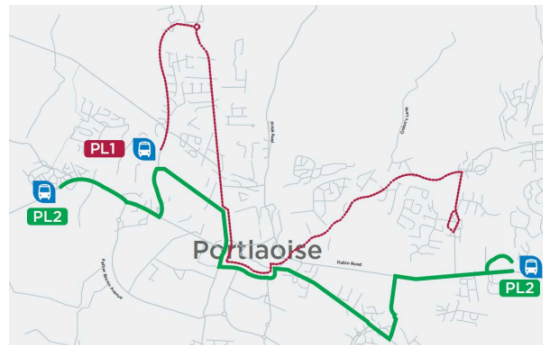

[Read more ›](#)

New bus routes for Portlaoise

Exciting news for Portlaoise! Kicking off in the New Year Portlaoise will have two new bus routes. The routes PL1 and PL2 will operate very 30 minutes, overlapping with the train station and St. Peter and Paul's Church providing an approximate 15 minutes frequency along this section. Watch out for the new infrastructure around town!