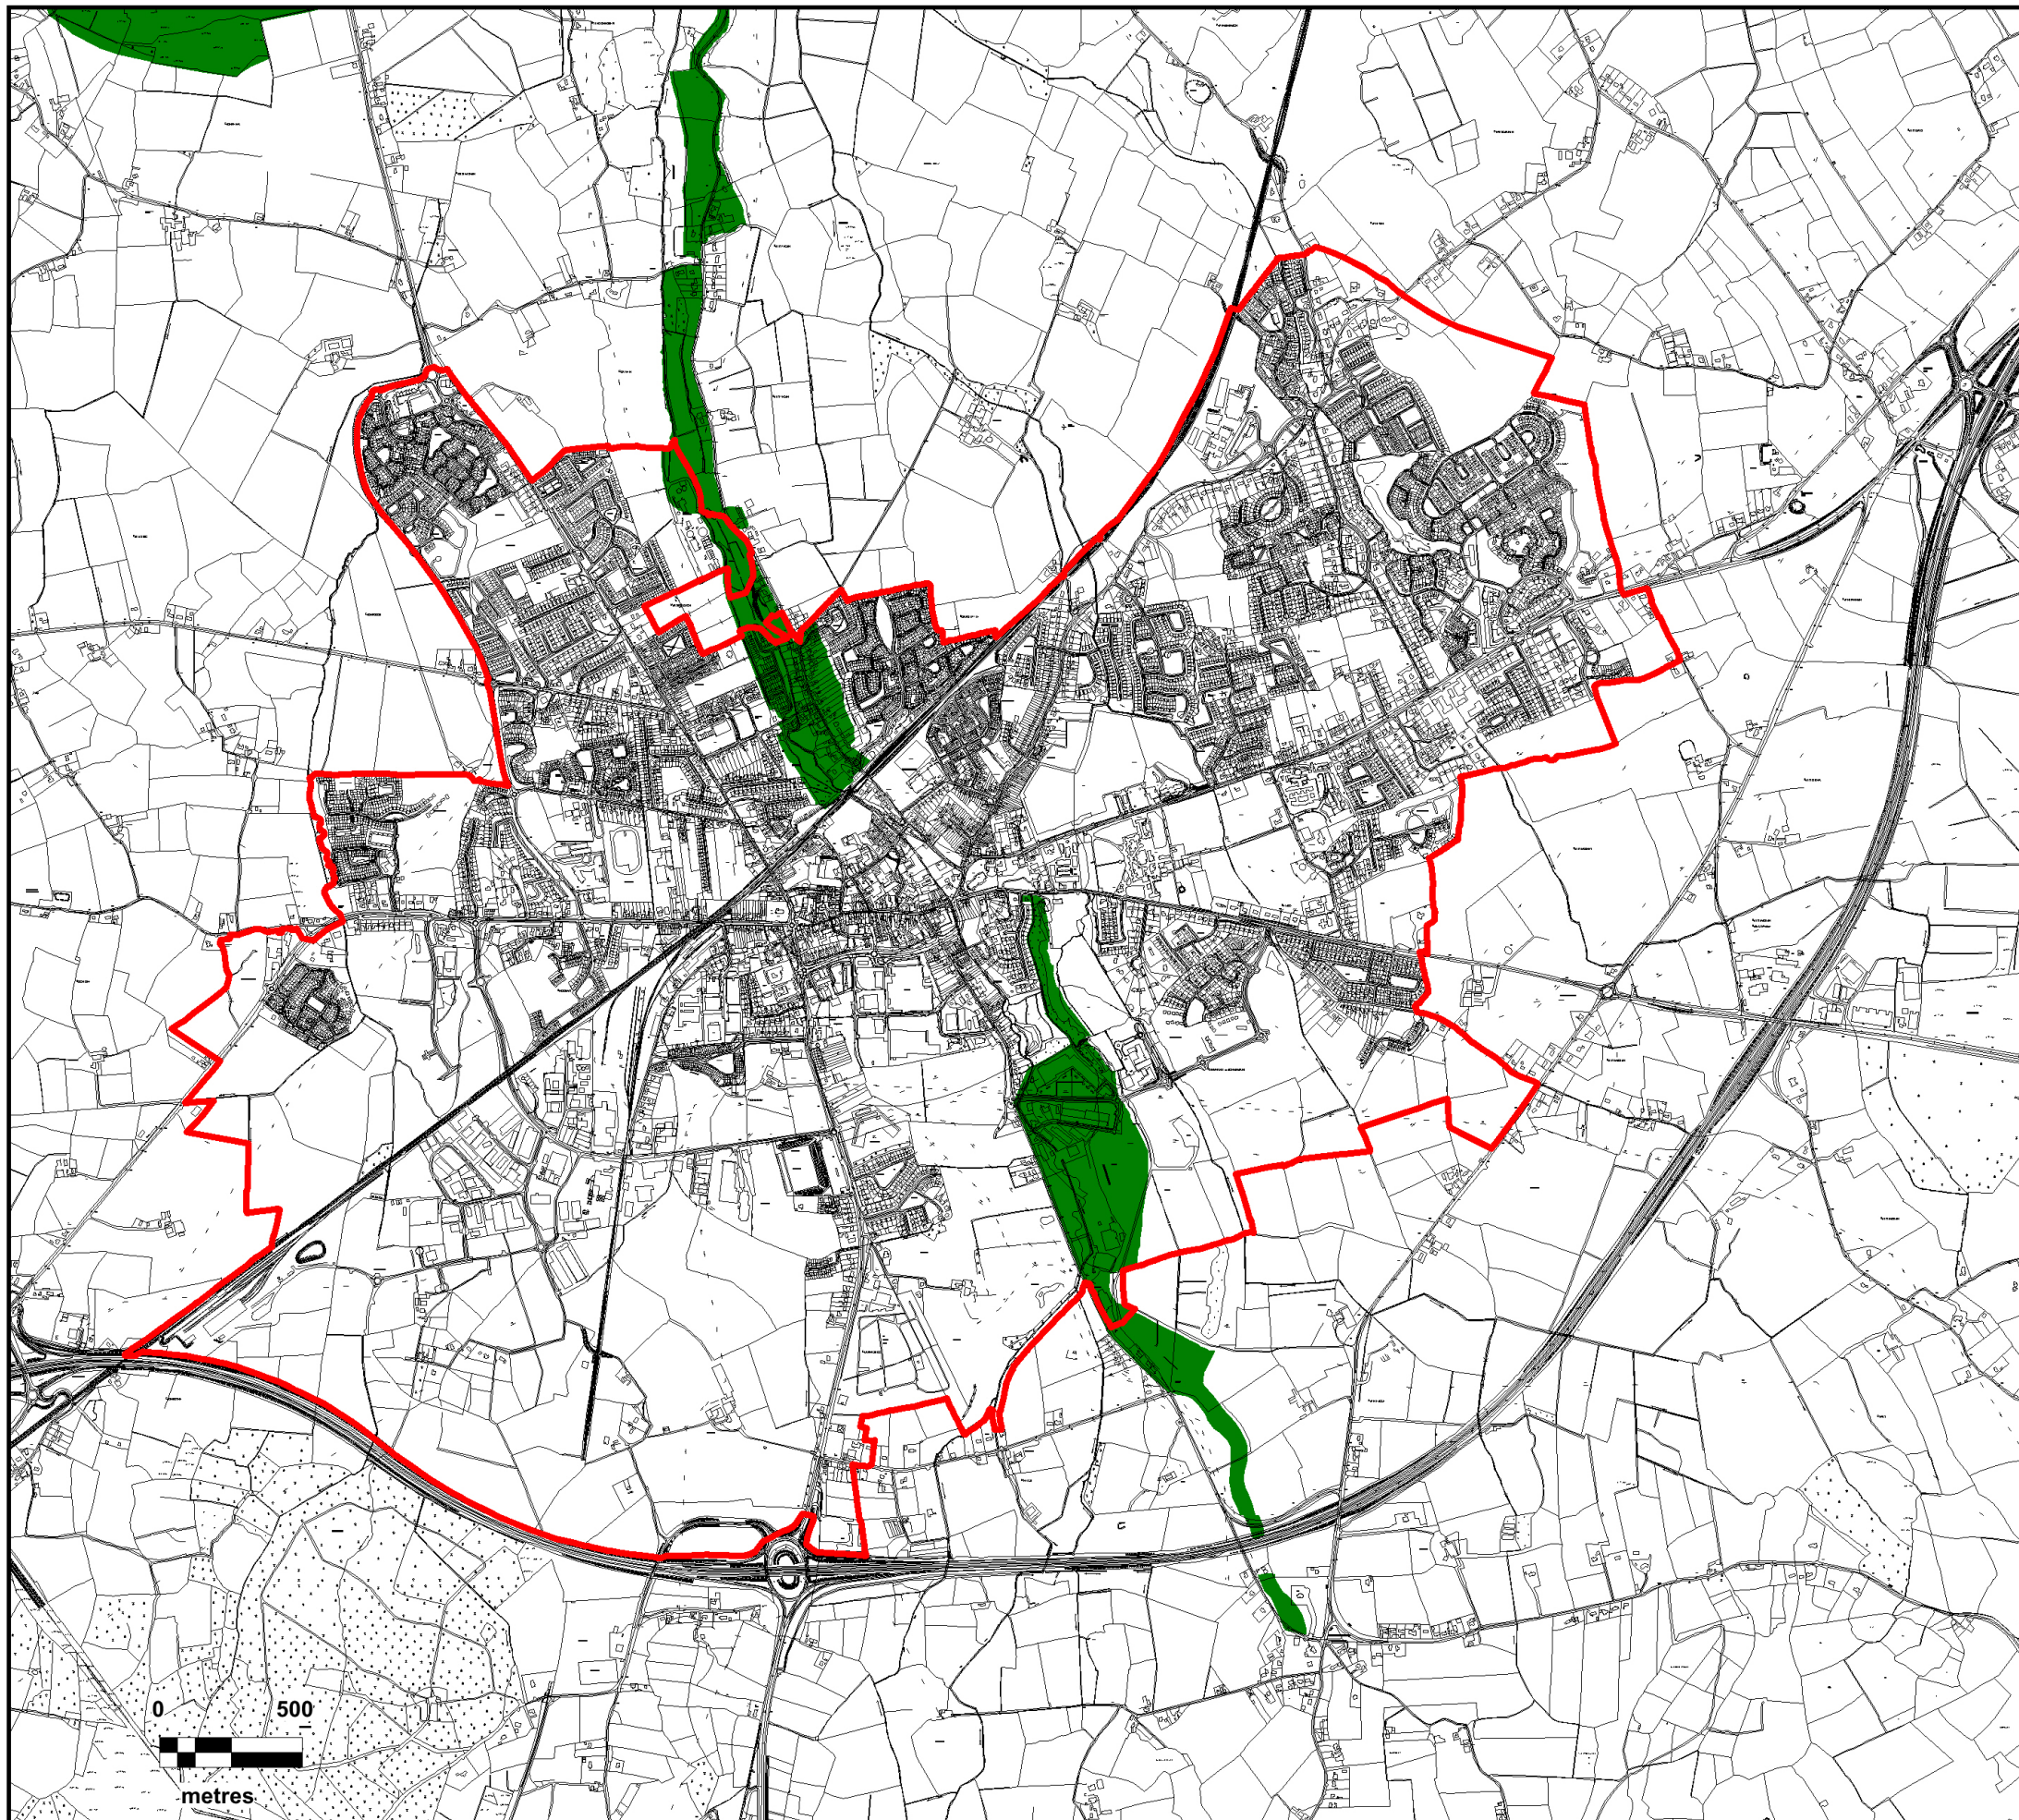

**PORTLAOISE  
LOCAL AREA PLAN  
2018-2024**

**Legend:**

 Natural Heritage Area

**MAP 9 - Natura Sites**

**LAOIS COUNTY COUNCIL  
FORWARD PLANNING SECTION**

Drawn:  
Dermot Dunne

Checked:  
David O'Hara  
and Liz Bolger