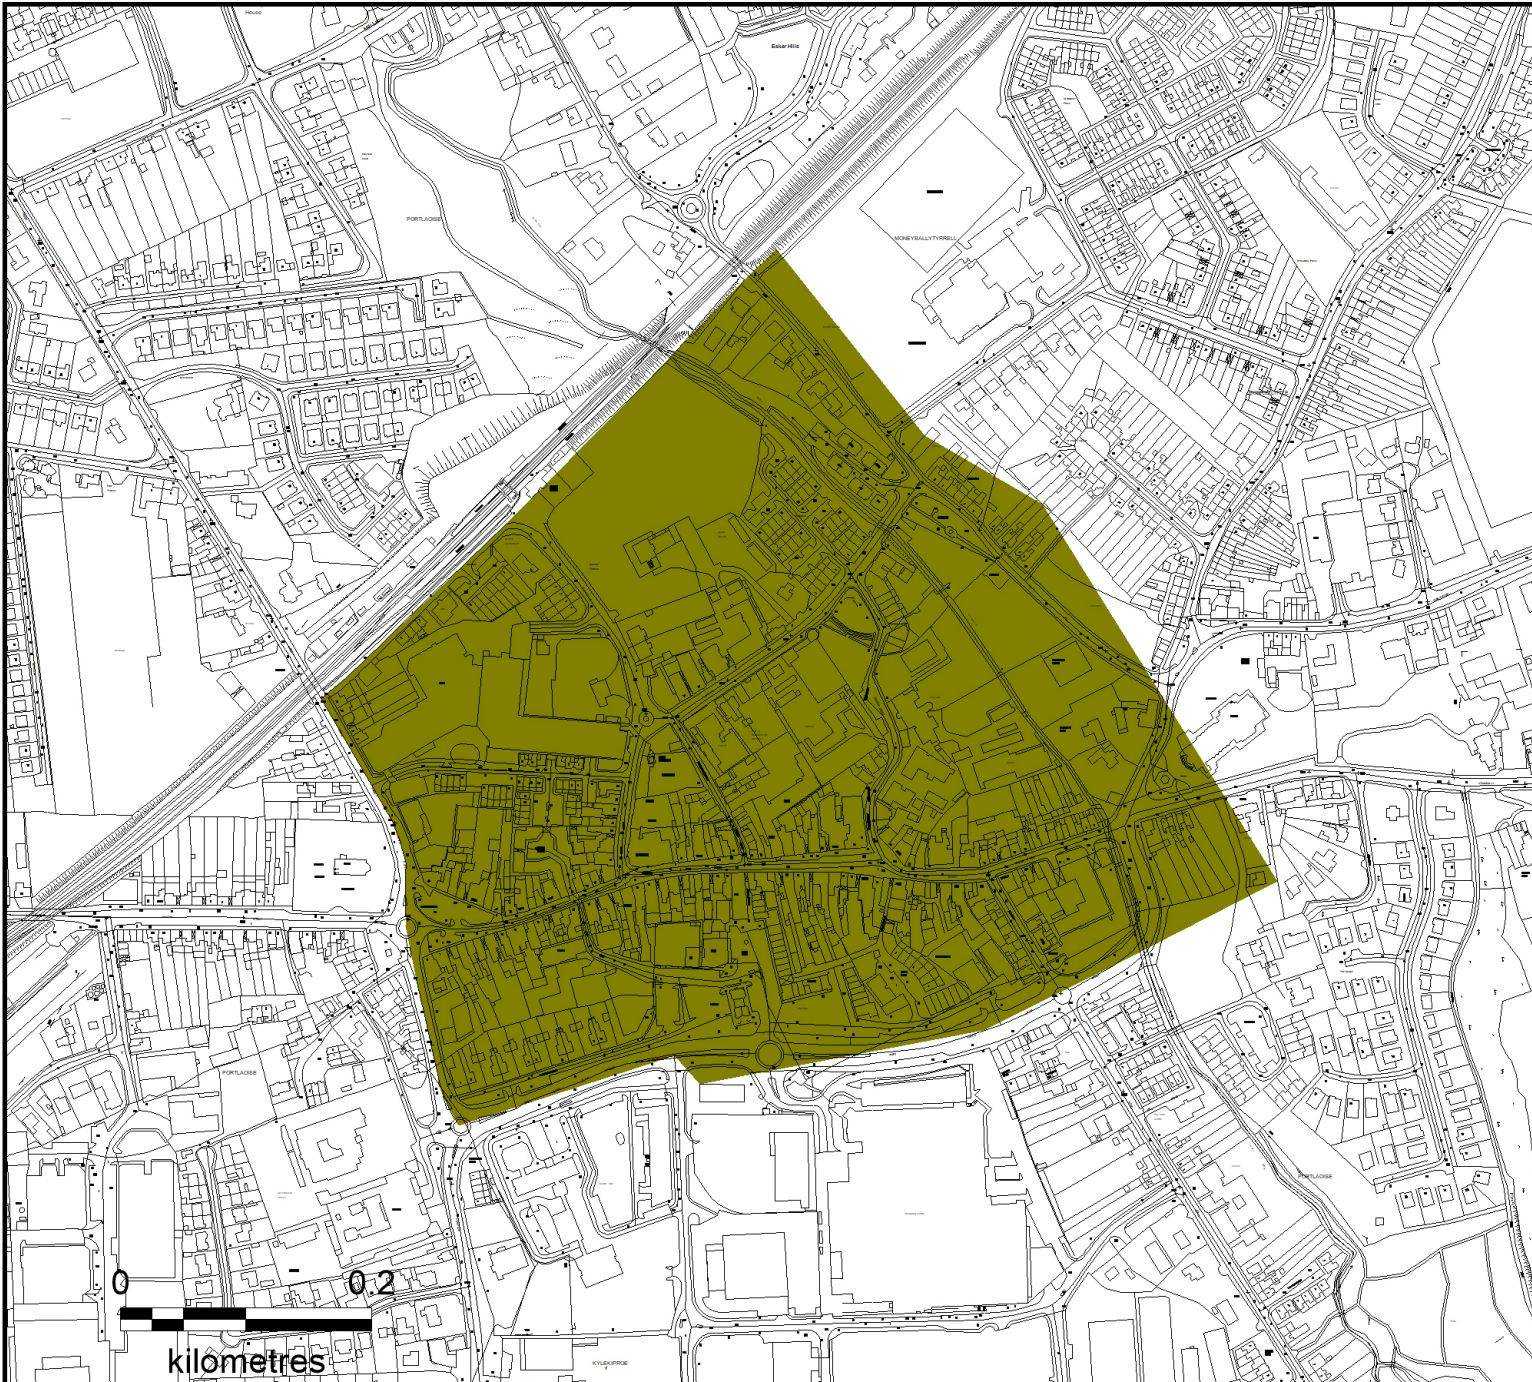

**PORTLAOISE
LOCAL AREA PLAN
2018-2024**

Legend:

Archaeological Significance Zone

**MAP 7
ARCHAEOLOGICAL
SIGNIFICANCE ZONE**

**LAOIS COUNTY COUNCIL
FORWARD PLANNING SECTION**

Drawn:
Dermot Dunne

Checked:
David O'Hara
and Liz Bolger

Approved:
Angela McEvoy