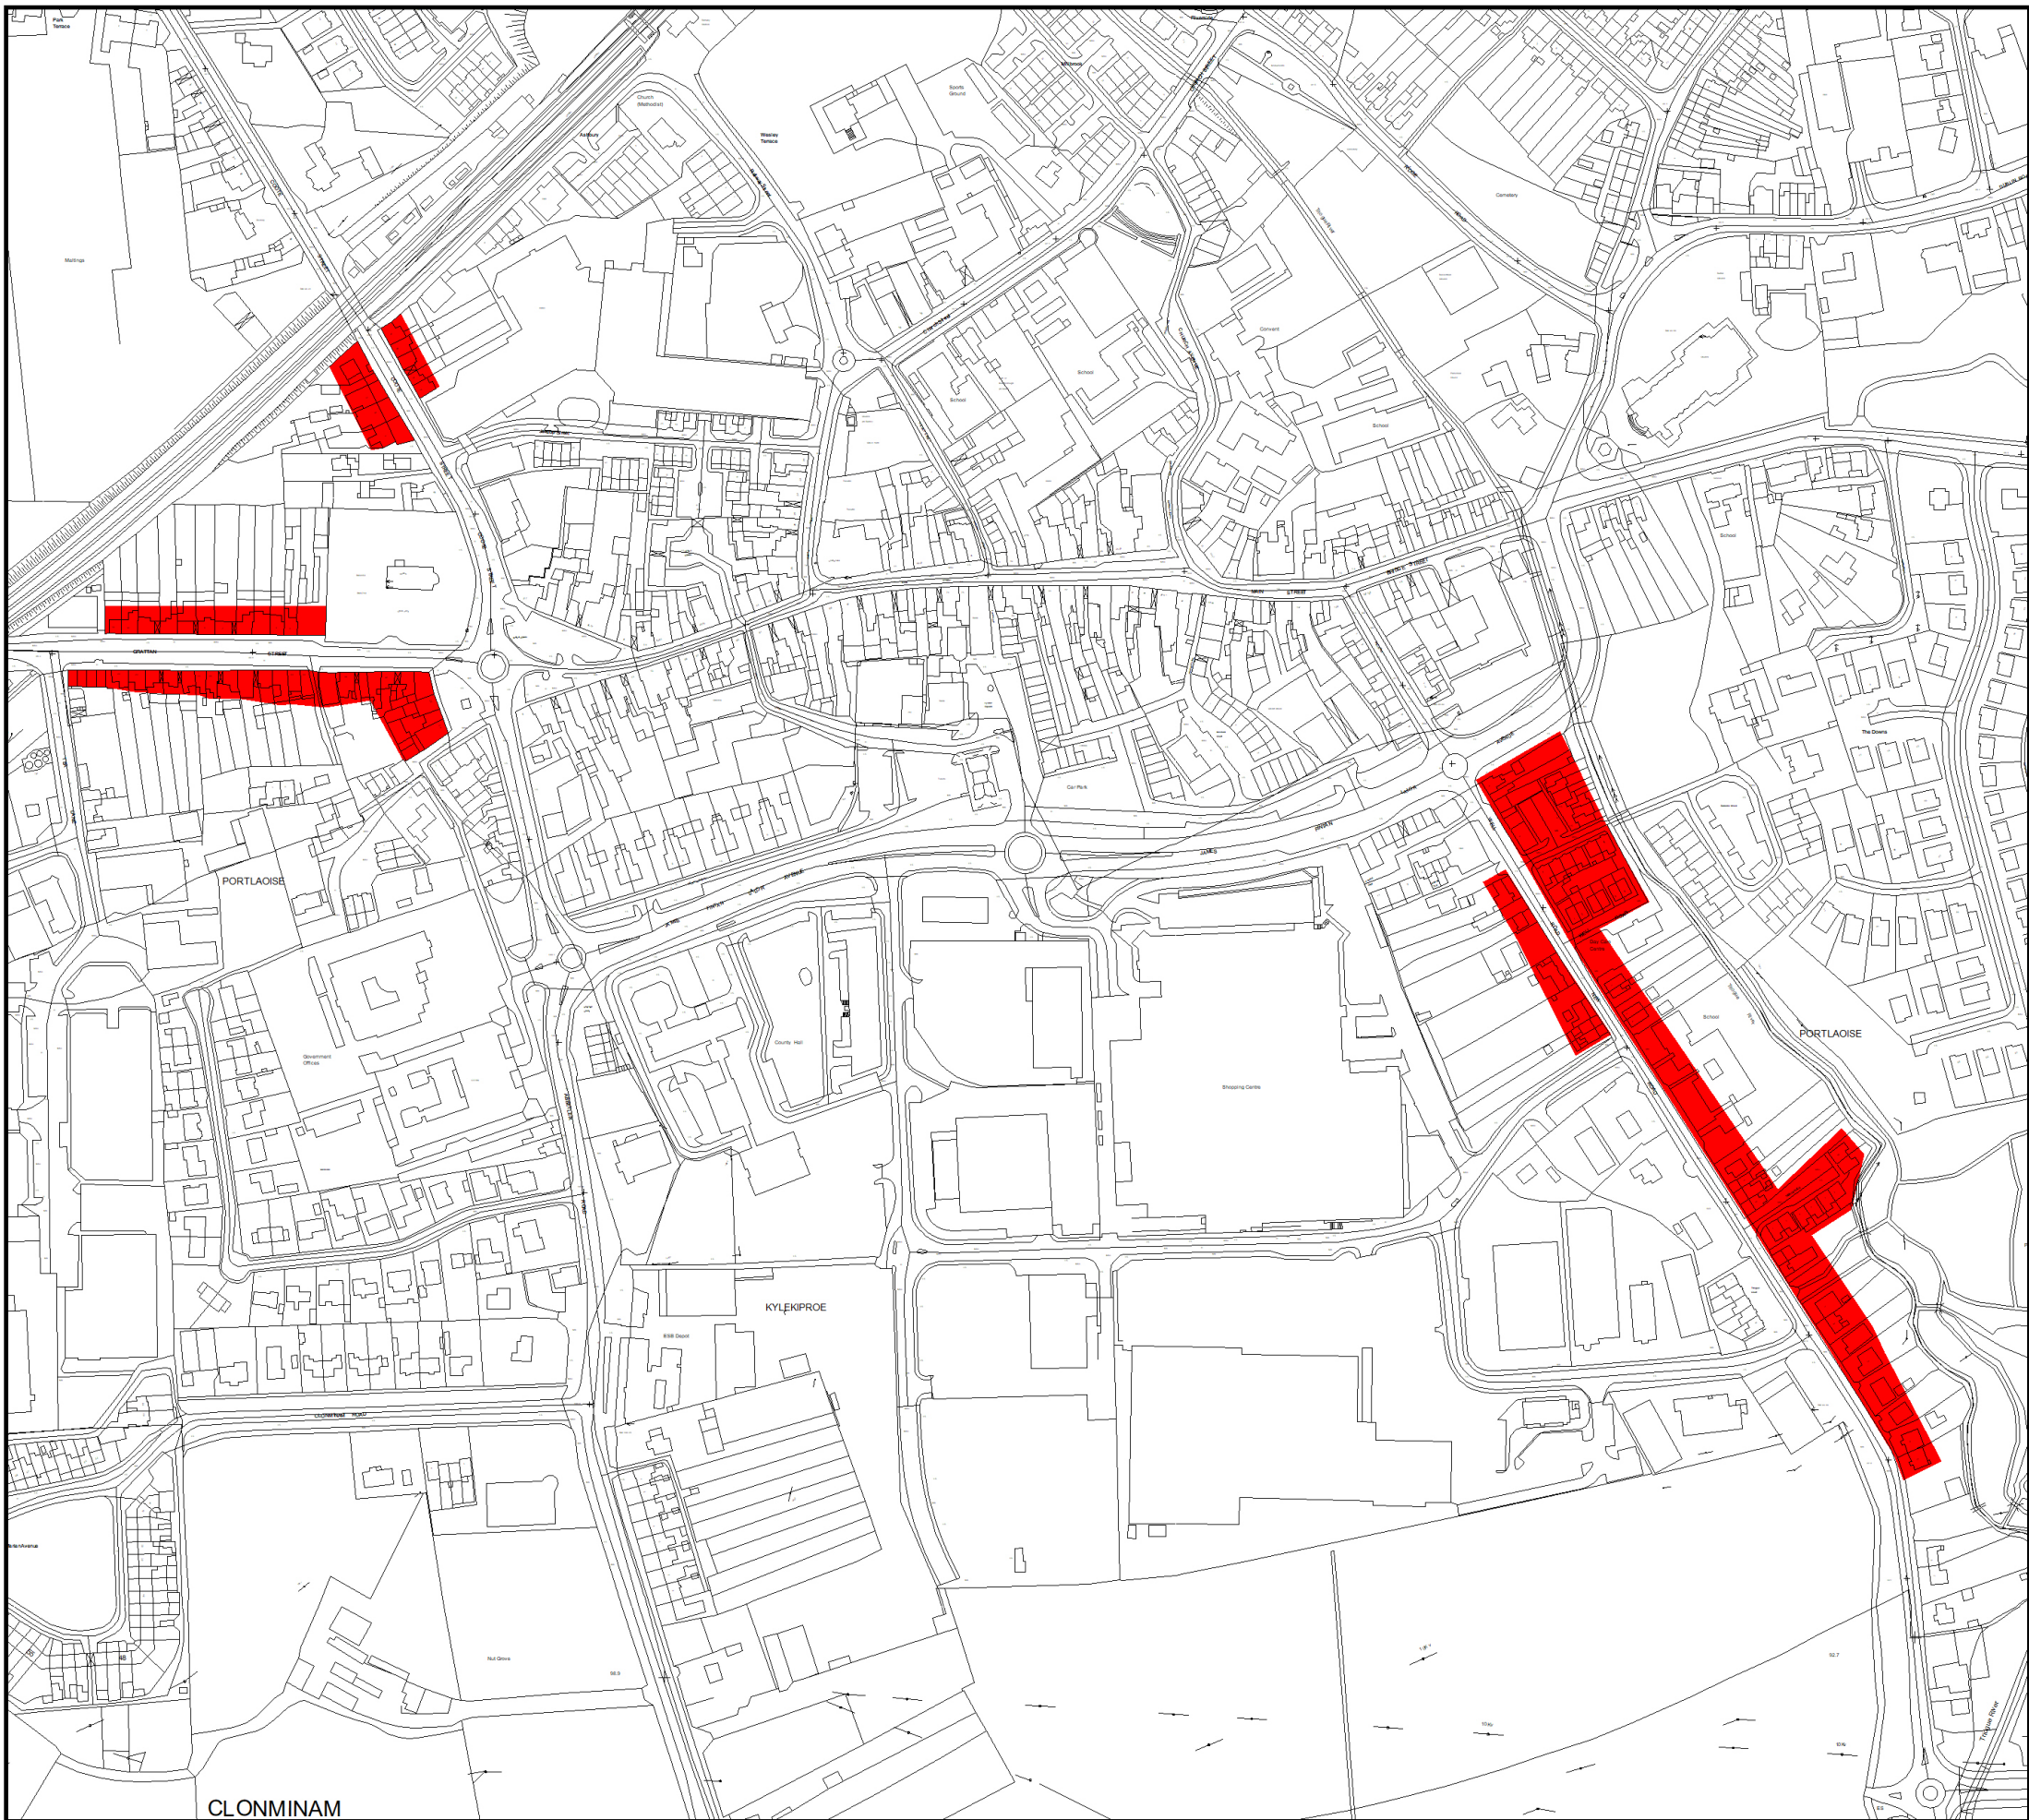

PORTLAOISE LOCAL AREA PLAN 2018-2024

Legend:

Housing Protection Areas

MAP 5 - HOUSING PROTECTION AREAS

**LAOIS COUNTY COUNCIL
FORWARD PLANNING SECTION**

Drawn:
Dermot Dunne

Checked:
David O'Hara
and Liz Bolger

Approved:
Angela McEvoy