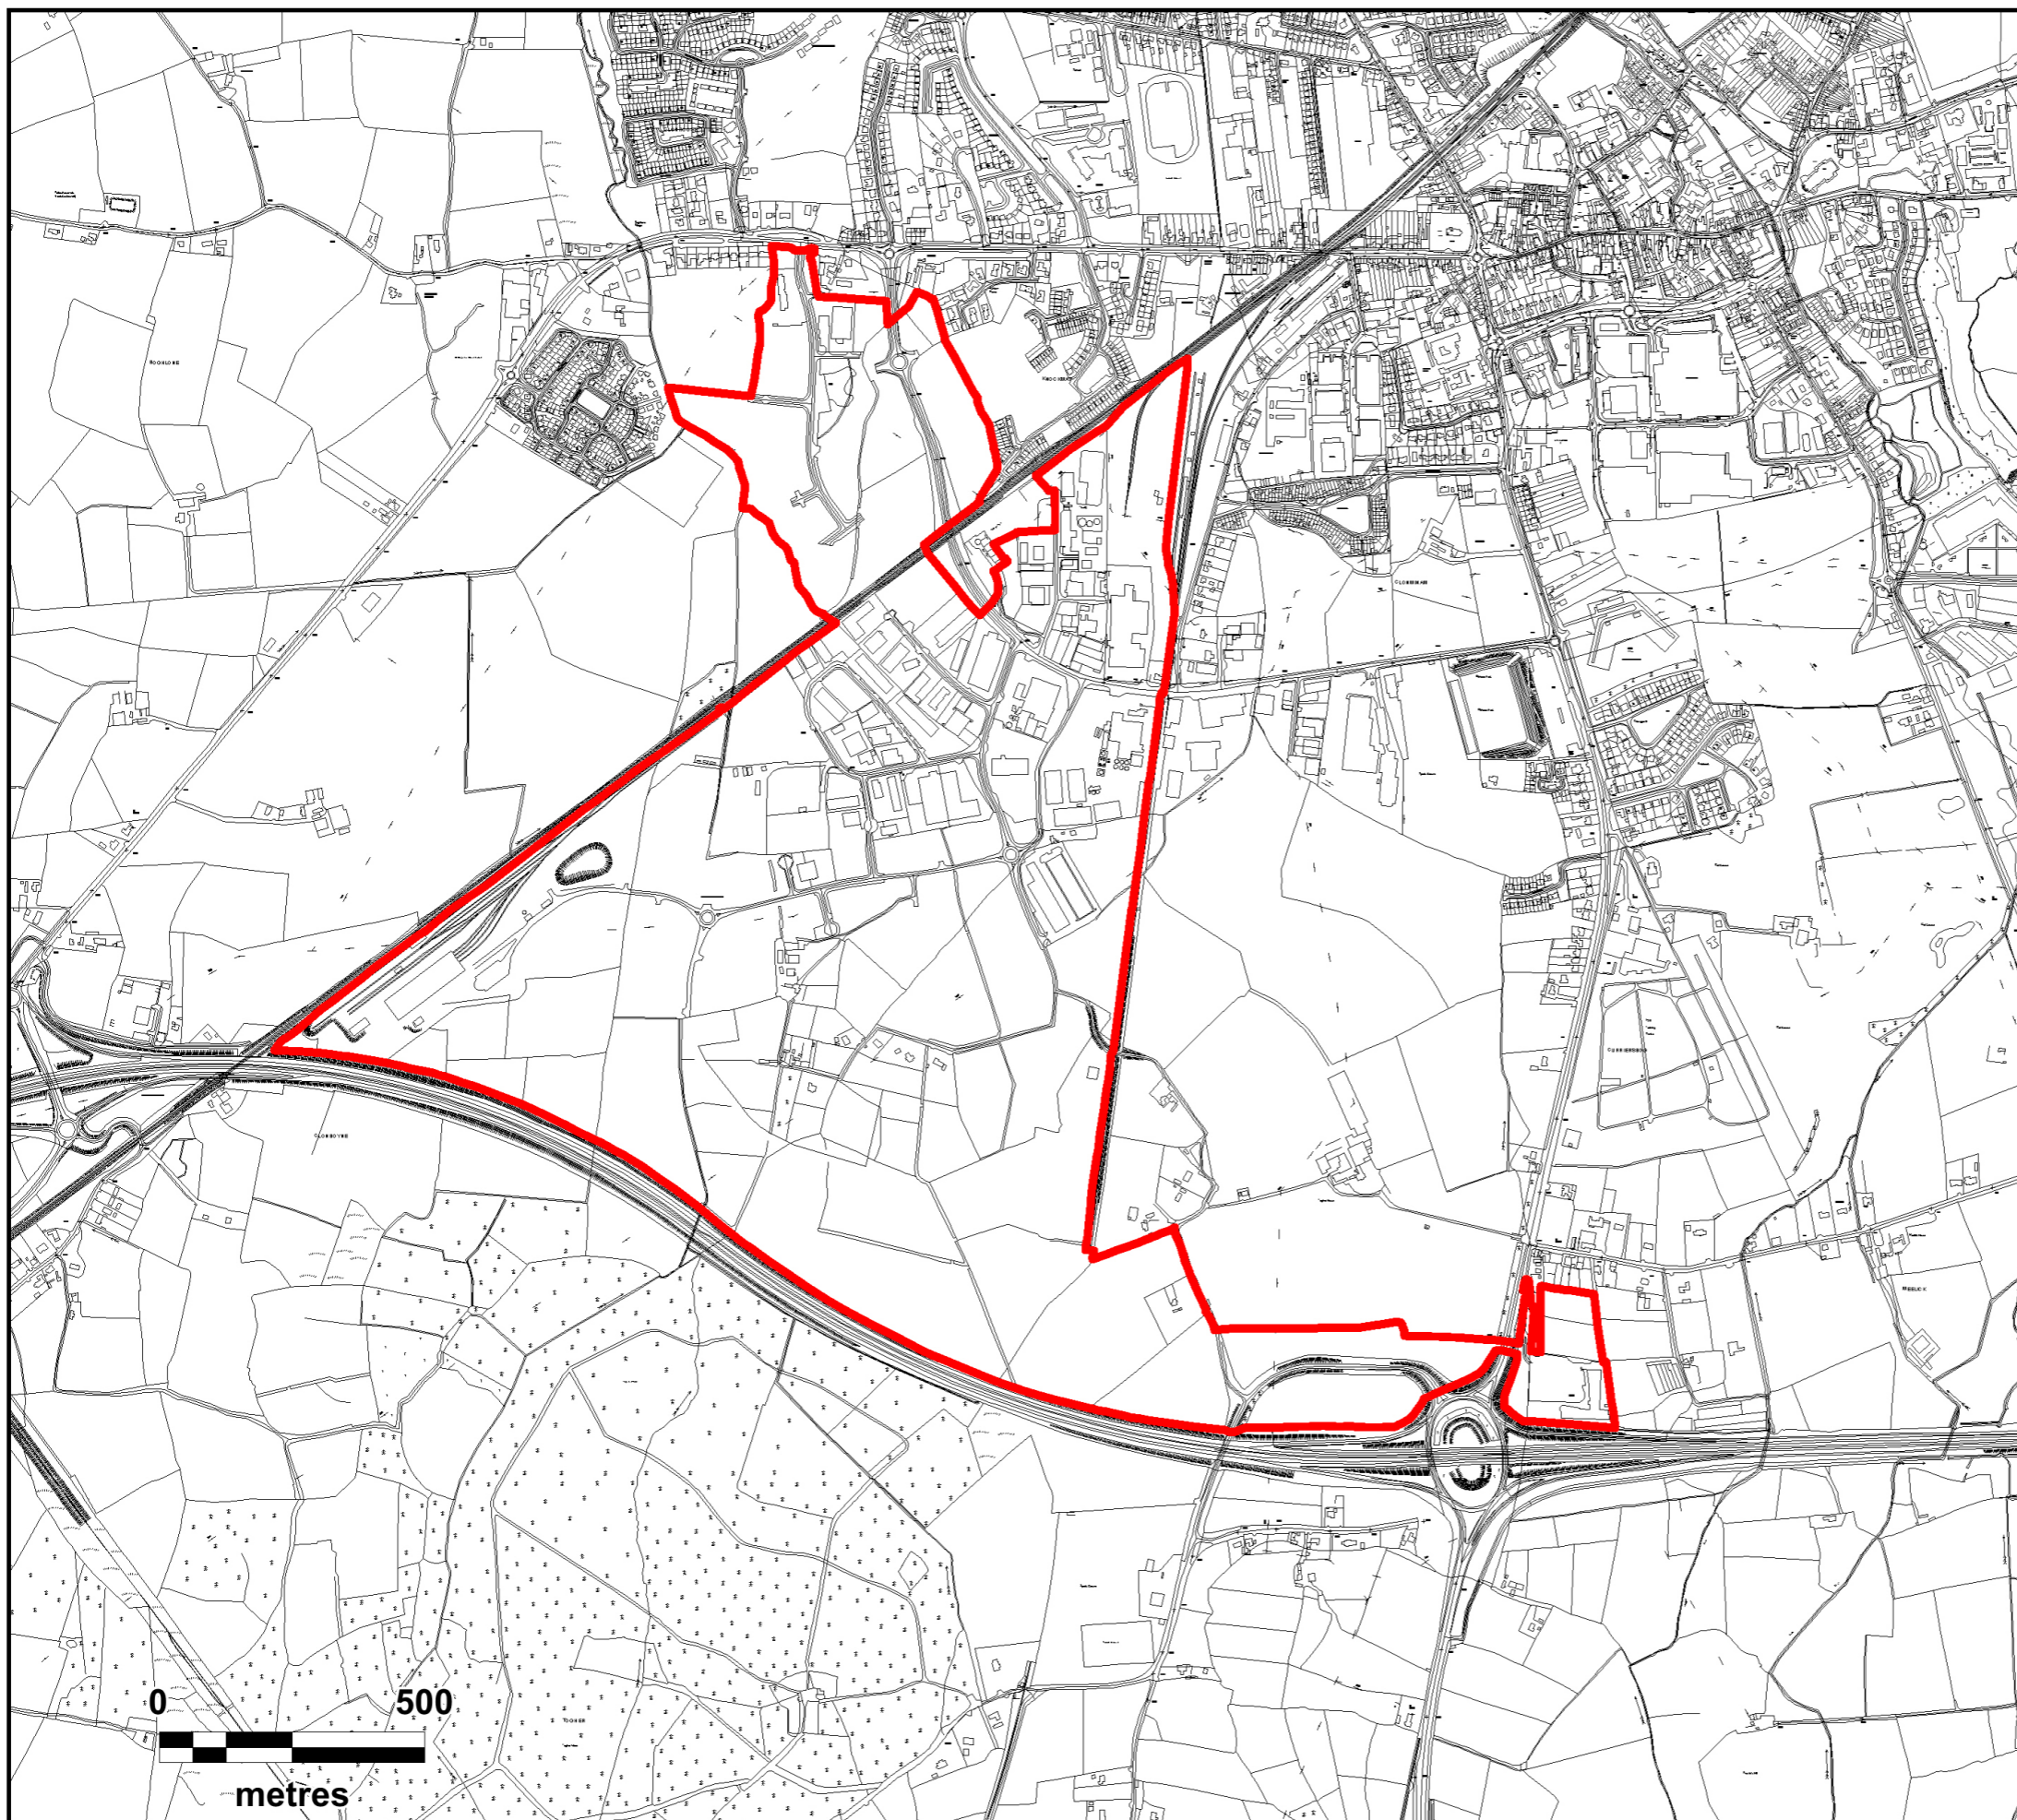

**PORTLAOISE  
LOCAL AREA PLAN  
2018-2024**

**Legend:**

 Togher Master Plan Boundary

**MAP 4 - Togher Master Plan**

**LAOIS COUNTY COUNCIL  
FORWARD PLANNING SECTION**

Drawn:  
Dermot Dunne

Checked:  
David O'Hara  
and Liz Bolger