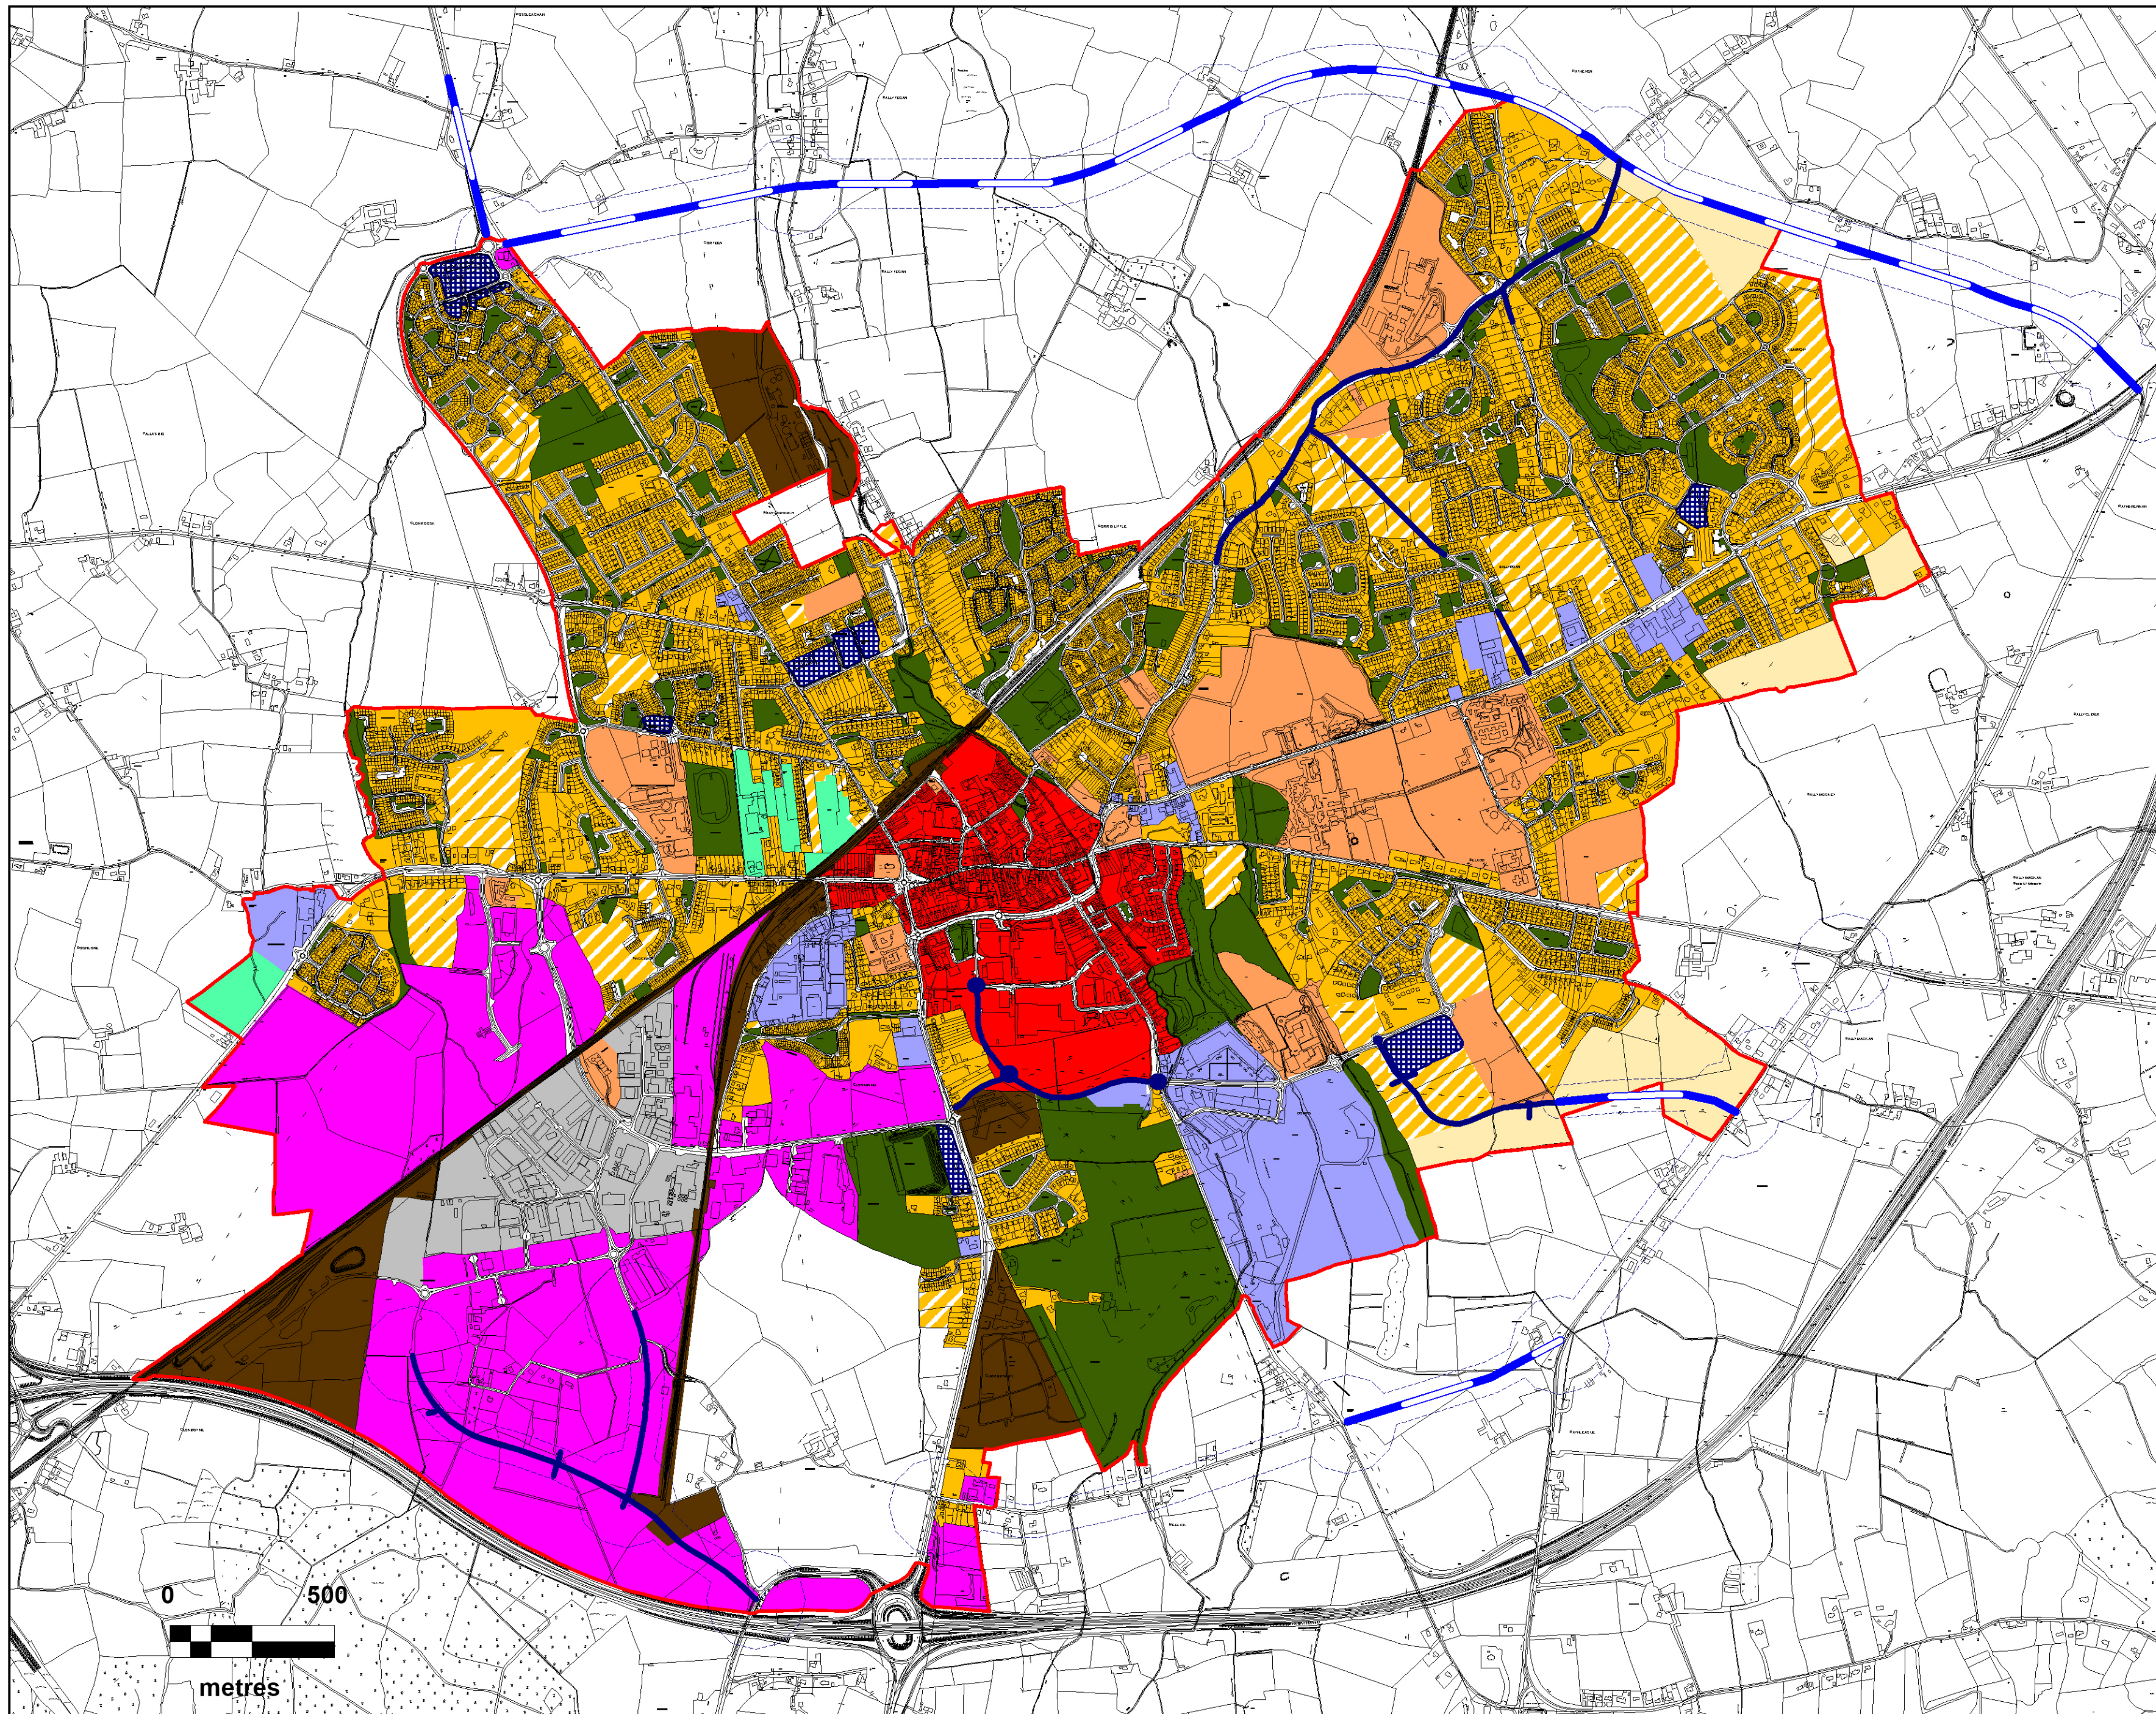

**PORTLAOISE
LOCAL AREA PLAN
2018-2024**

Legend

- Town Centre (Primary / Core Retail Area)
- Residential 1 - Existing Residential
- Residential 2 - New Proposed Residential
- Strategic Residential Reserve
- Community, Educational & Institutional
- Open Space & Amenity
- Industrial & Warehousing
- General Business
- Neighbourhood Centre
- Enterprise & Employment
- Transport & Utilities
- Mixed Use
- Roads Objectives Buffer Zone
- Roads Objectives
- Roads Being Approved
- Development Boundary

0 500

metres

Confirm Flood Plain Boundaries as per the SRFA
and Natura Site Boundaries as per AA Documents

**MAP 2 - LAND USE
ZONING MAP**

**LAOIS COUNTY COUNCIL
FORWARD PLANNING SECTION**

Drawn:
Dermot Dunne

Checked:
David O'Hara
and Liz Bolger

Approved:
Angela McEvoy