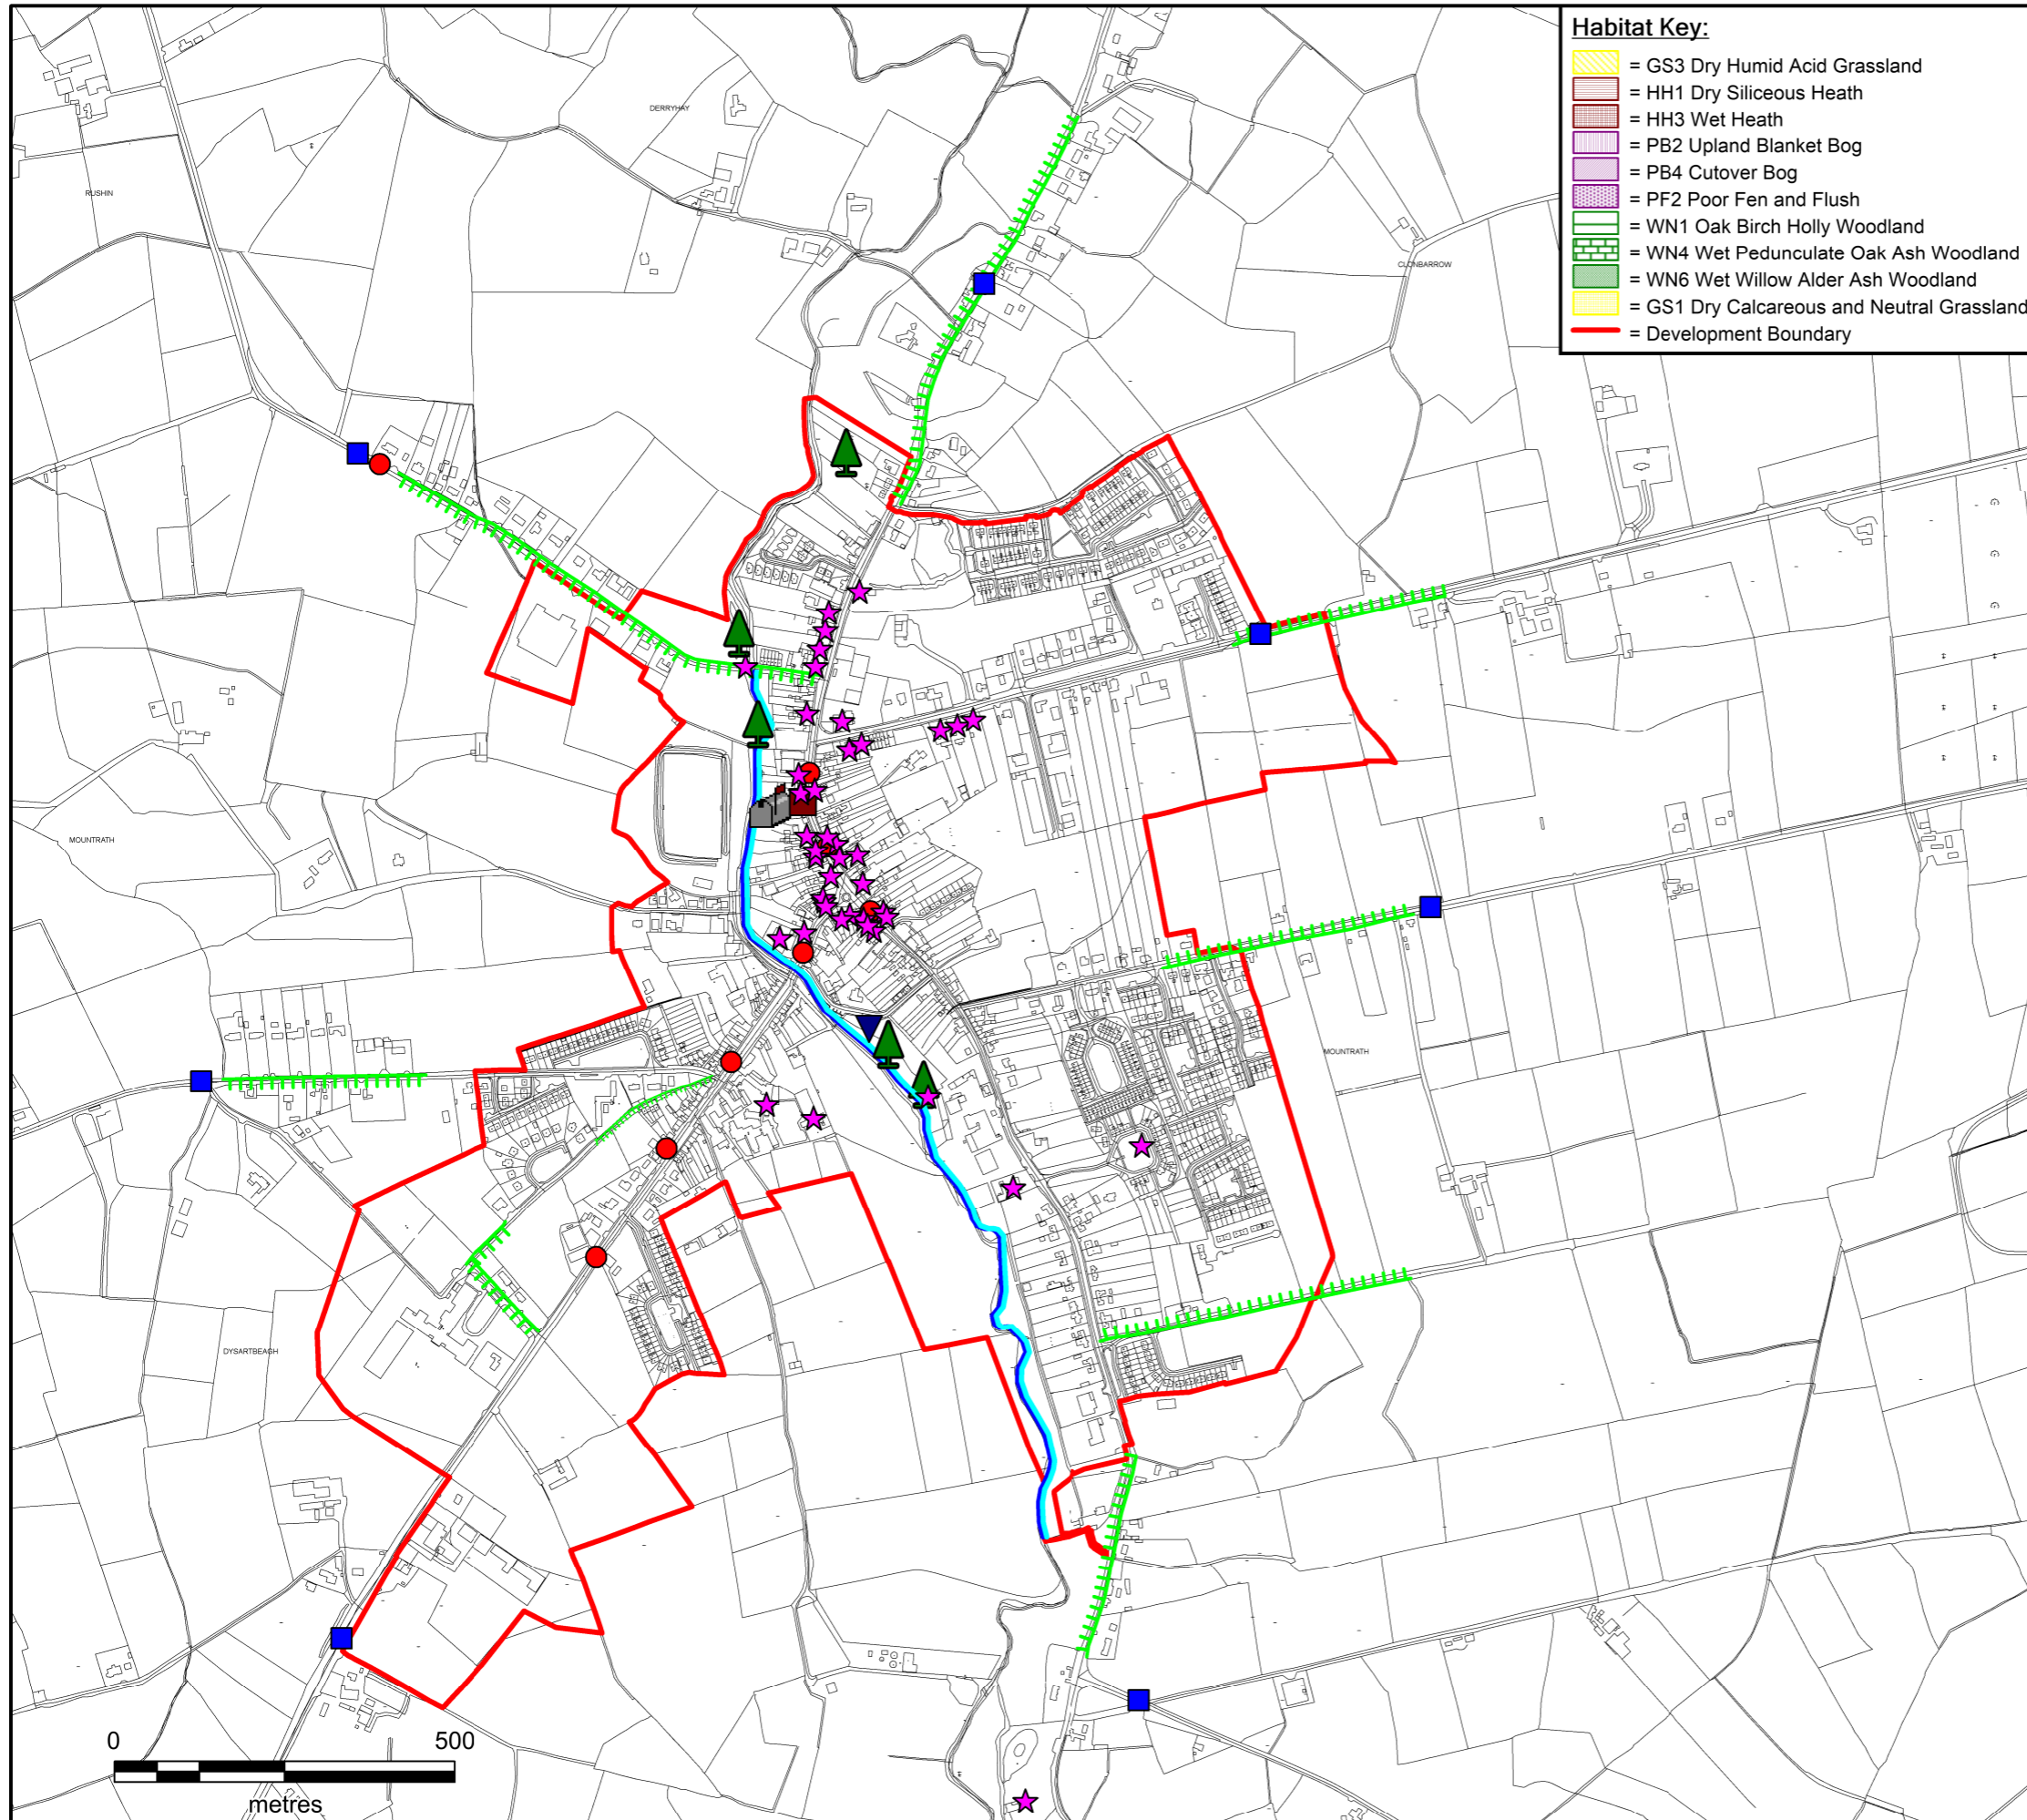

ADOPTED 25/01/2022
LAOIS COUNTY COUNCIL
COUNTY DEVELOPMENT PLAN
2021-2027

Habitat Key:

- = GS3 Dry Humid Acid Grassland
- = HH1 Dry Siliceous Heath
- = HH3 Wet Heath
- = PB2 Upland Blanket Bog
- = PB4 Cutover Bog
- = PF2 Poor Fen and Flush
- = WN1 Oak Birch Holly Woodland
- = WN4 Wet Pedunculate Oak Ash Woodland
- = WN6 Wet Willow Alder Ash Woodland
- = GS1 Dry Calcareous and Neutral Grassland
- = Development Boundary

Objective Legend:

- = Welcome Sign
- = Protect Tree Stand
- = Signage Locations For Recycling
- = Recycling Centre Locations
- = Play Ground
- = Green Area
- = Seating & Bins
- = Picnic Area
- = Protected Structures
- = Designate Architectural Conservation Area (ACA)
- = Archaeological Zone
- = Provide Lime Killin Feature
- = School Flashing Lights
- = Traditional Lighting
- = New Lighting
- = Park and Ride Area
- = Area for Master Plan
- = Amenity Area
- = Provide or Improve Footpaths and Public Lighting
- = Up Grade and Construct Footpath where necessary
- = Provide Walkway on Riversides
- = Clean Out River
- = Maintain Natural Boundary
- = Development Boundary
- = Opportunity/Regeneration Sites
- = Traffic Calming Measures
- = Improve Junction Layout
- = Provision of Planting
- = Demarcation of Parking Spaces
- = Upgrade Open Space
- = Provide or Improve Pedestrian Crossing
- = Re-surface Area Within
- = Signage for School/Community Centre
- = Maintain Sinage
- = Maintain Sinage To Old Graveyard
- = Maintain Sinage To For Emo Court
- = Set Down For Bus Area
- = New Dublin-Cork Bus Stop
- = Maintain Stone Wall

MAP 4.3 (B) - MOUNTRATH

LAOIS COUNTY COUNCIL
FORWARD PLANNING SECTION

Drawn: Bryan Scully	Checked: David O'Hara & Nathan Smith	Approved: Angela McEvoy
------------------------	-----------------------------------------	----------------------------