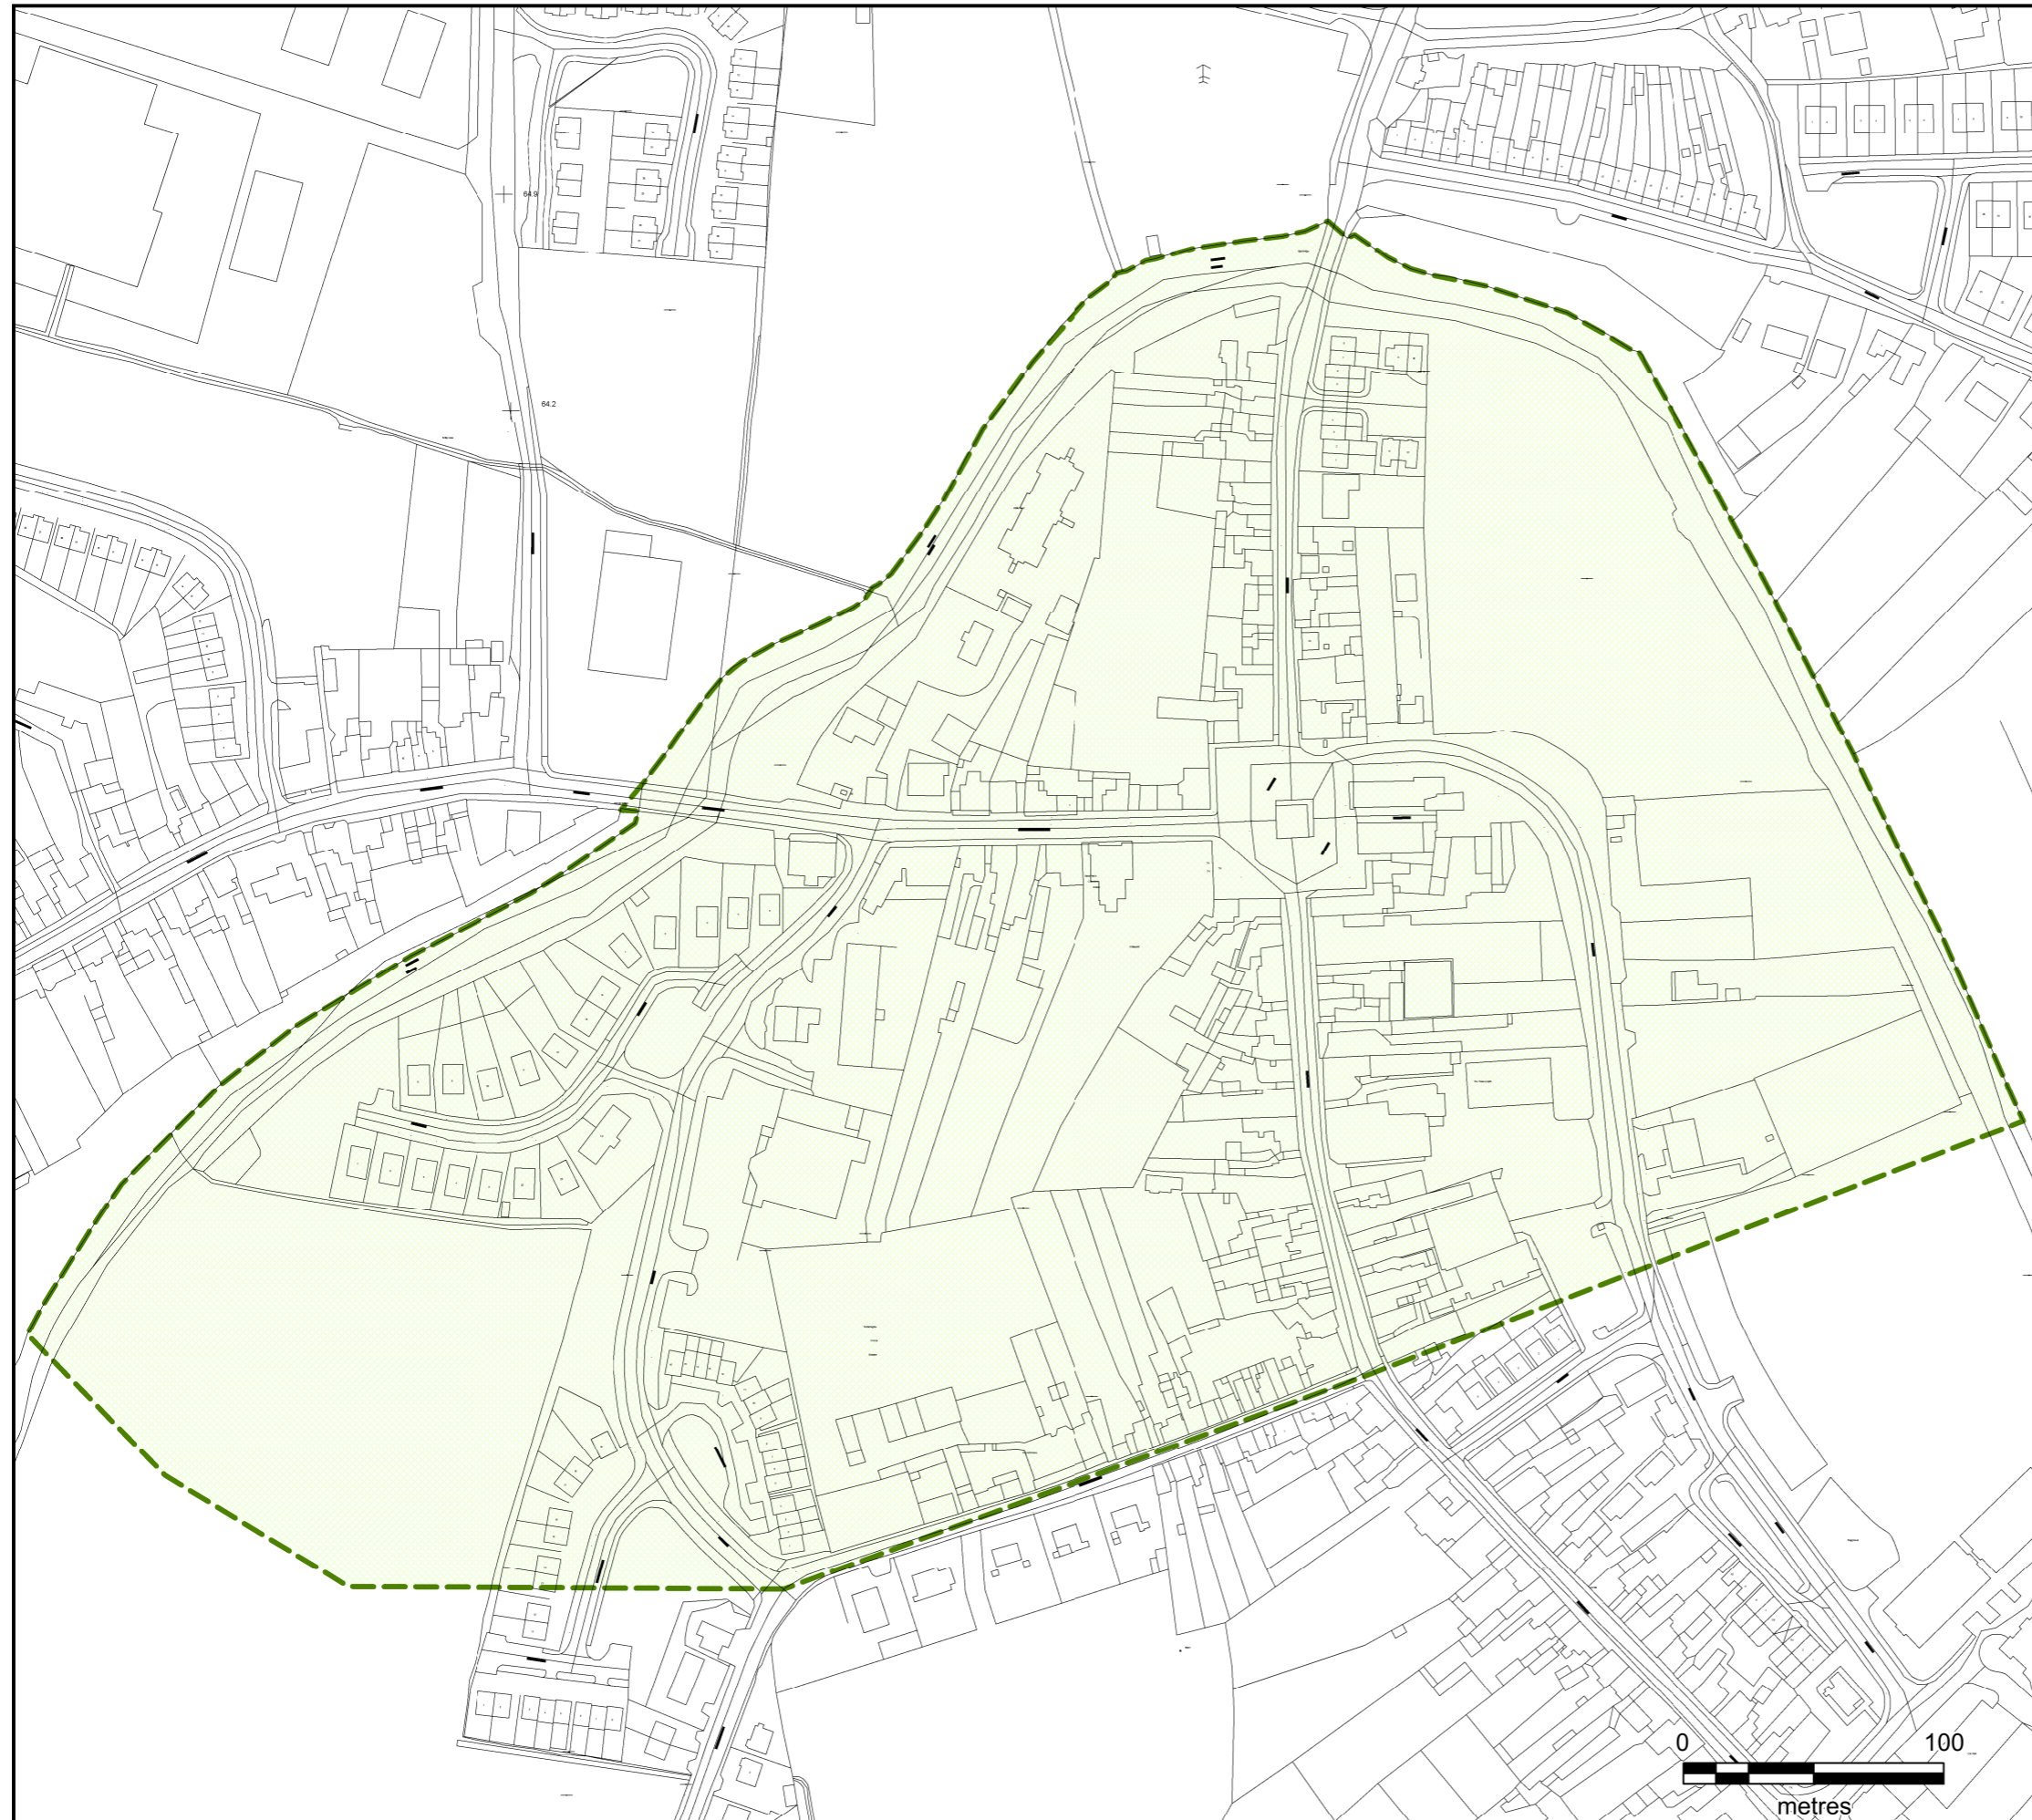

ADOPTED 25/01/2022
LAOIS COUNTY COUNCIL
COUNTY DEVELOPMENT PLAN
2021-2027

Legend:

 Archaeological Significance Zone

**MAP 12.2 -
PORTARLINGTON
ARCHAEOLOGICAL
SIGNIFICANCE ZONE**

**LAOIS COUNTY COUNCIL
FORWARD PLANNING SECTION**