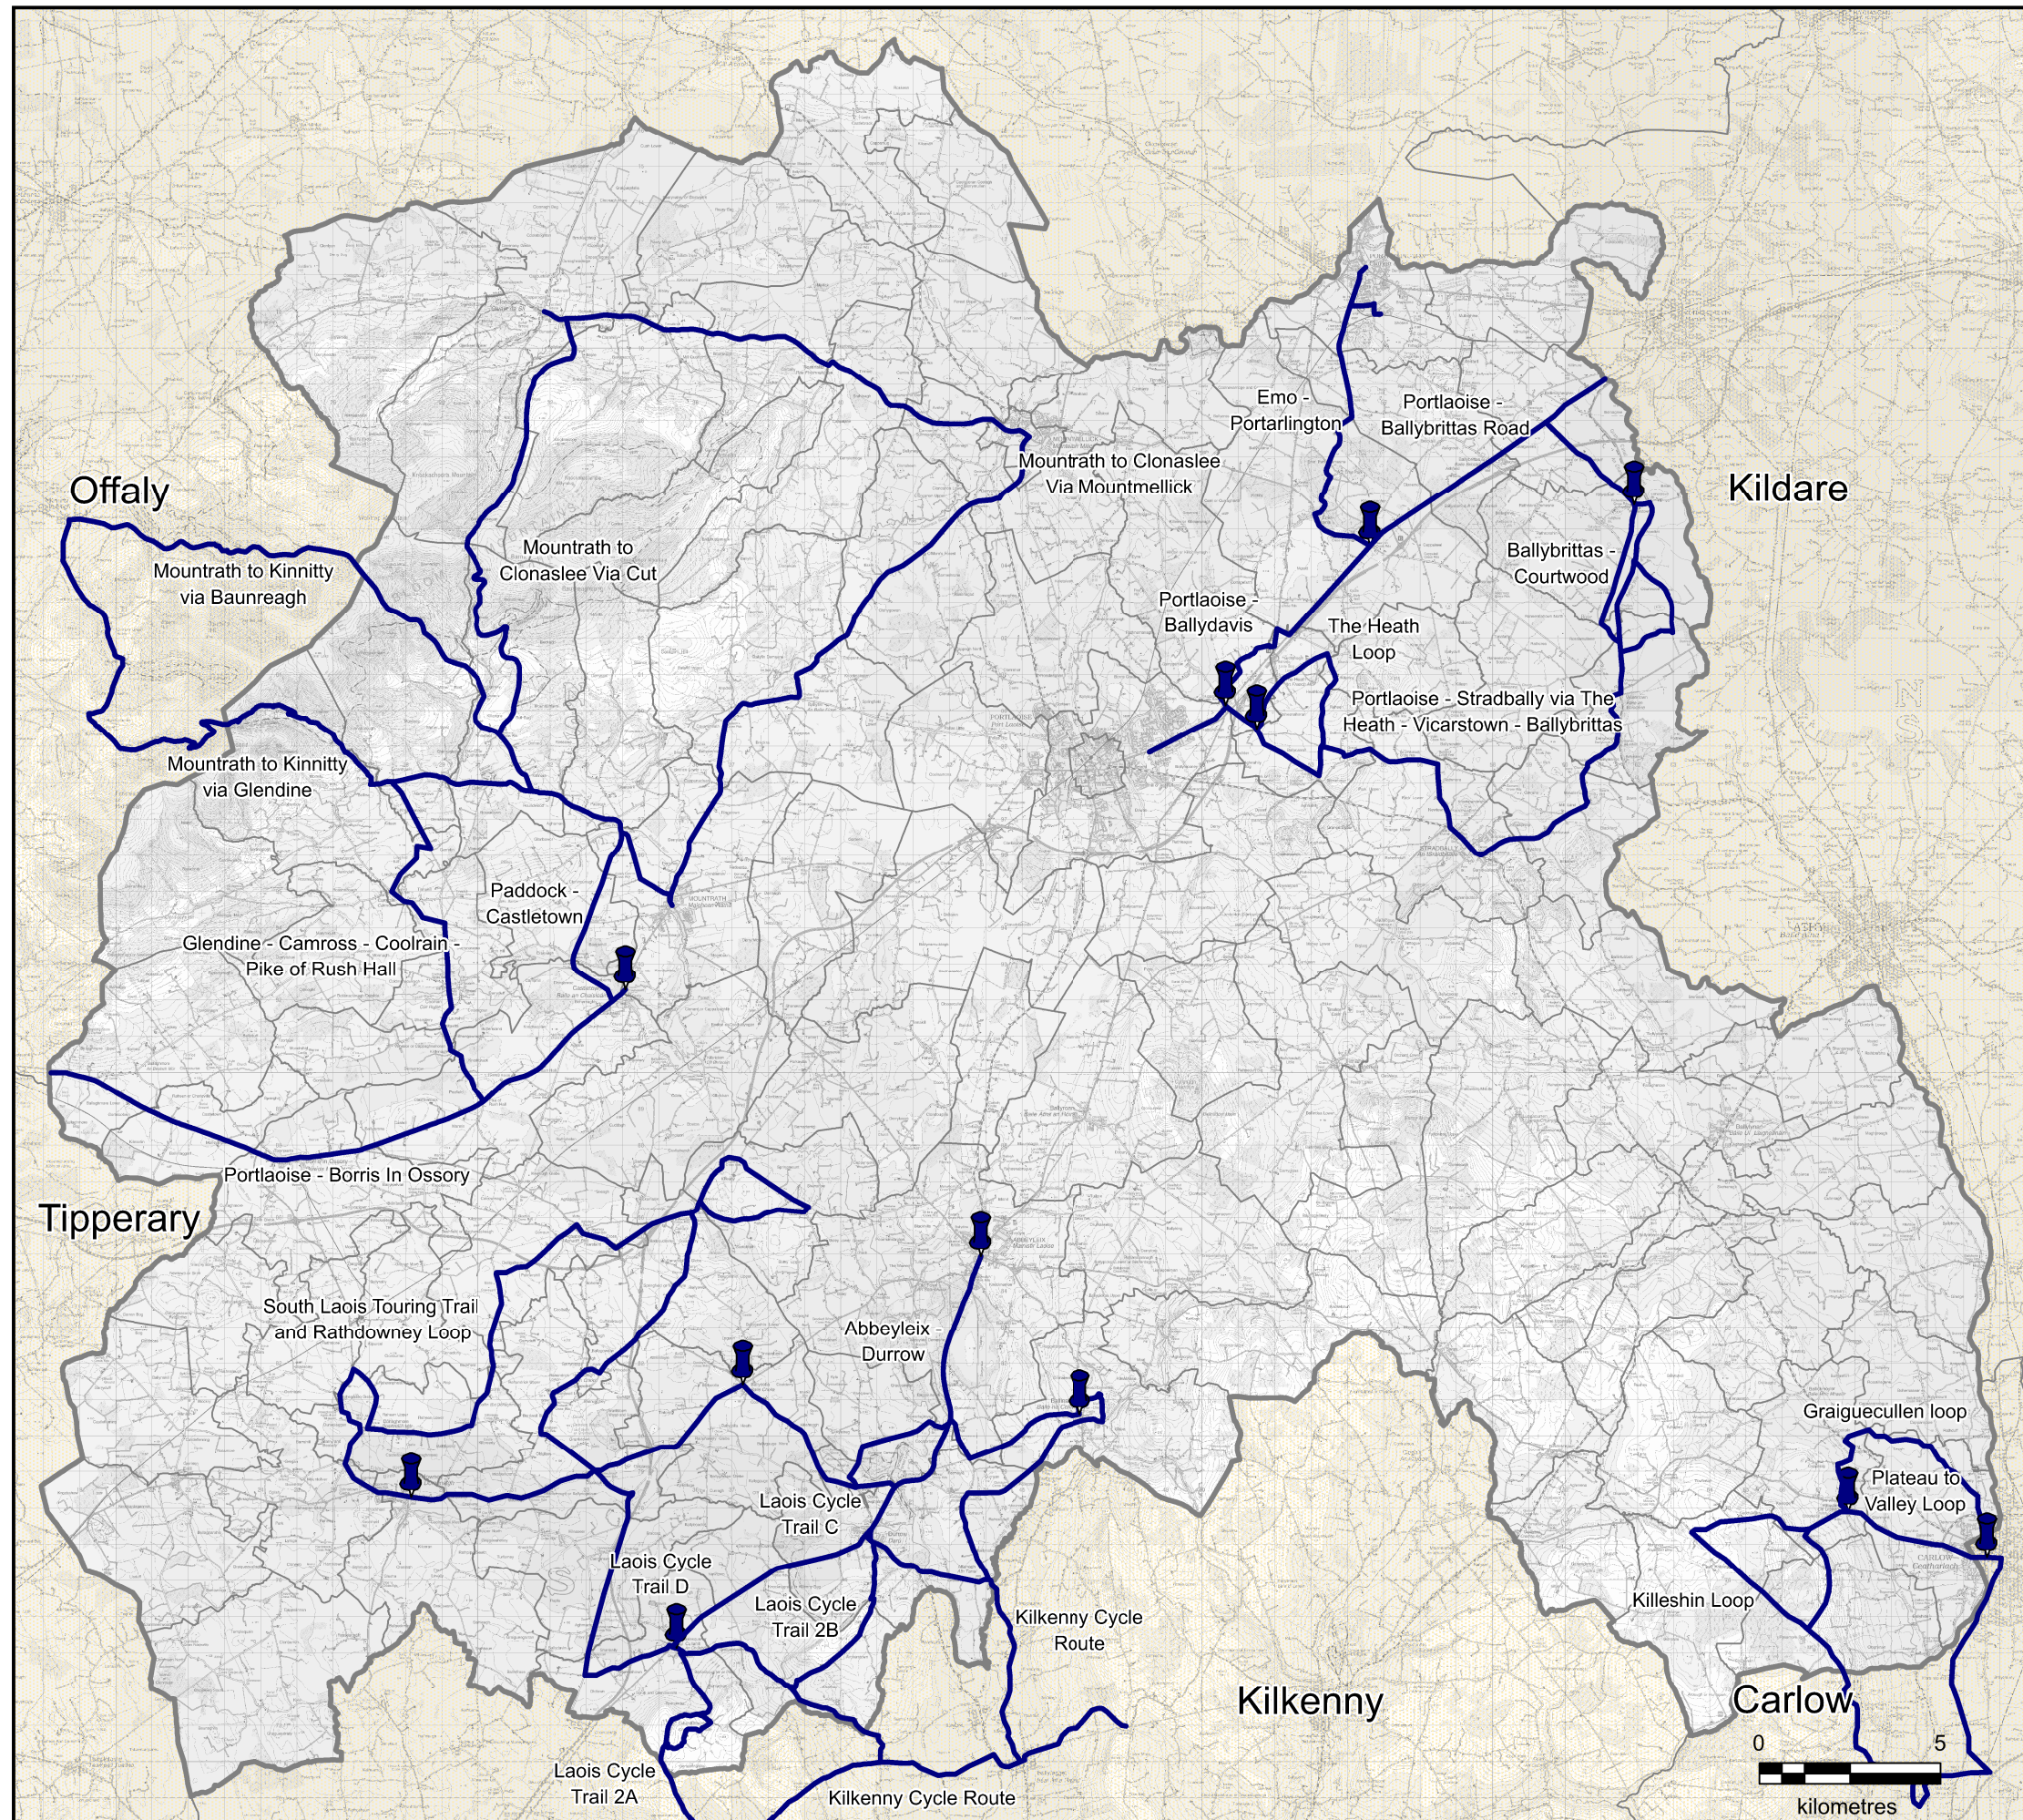

**Legend:**

-  Existing Cycling Route Heads
-  Proposed Cycling Route Heads
-  Existing Cycling Routes
-  Proposed Cycling Routes
-  County Boundary

**MAP 10.2 -  
 CYCLING ROUTES**

**LAOIS COUNTY COUNCIL  
 FORWARD PLANNING SECTION**

Drawn: Bryan Scully	Checked: David O'Hara & Nathan Smith	Approved: Angela McEvoy
------------------------	--	----------------------------